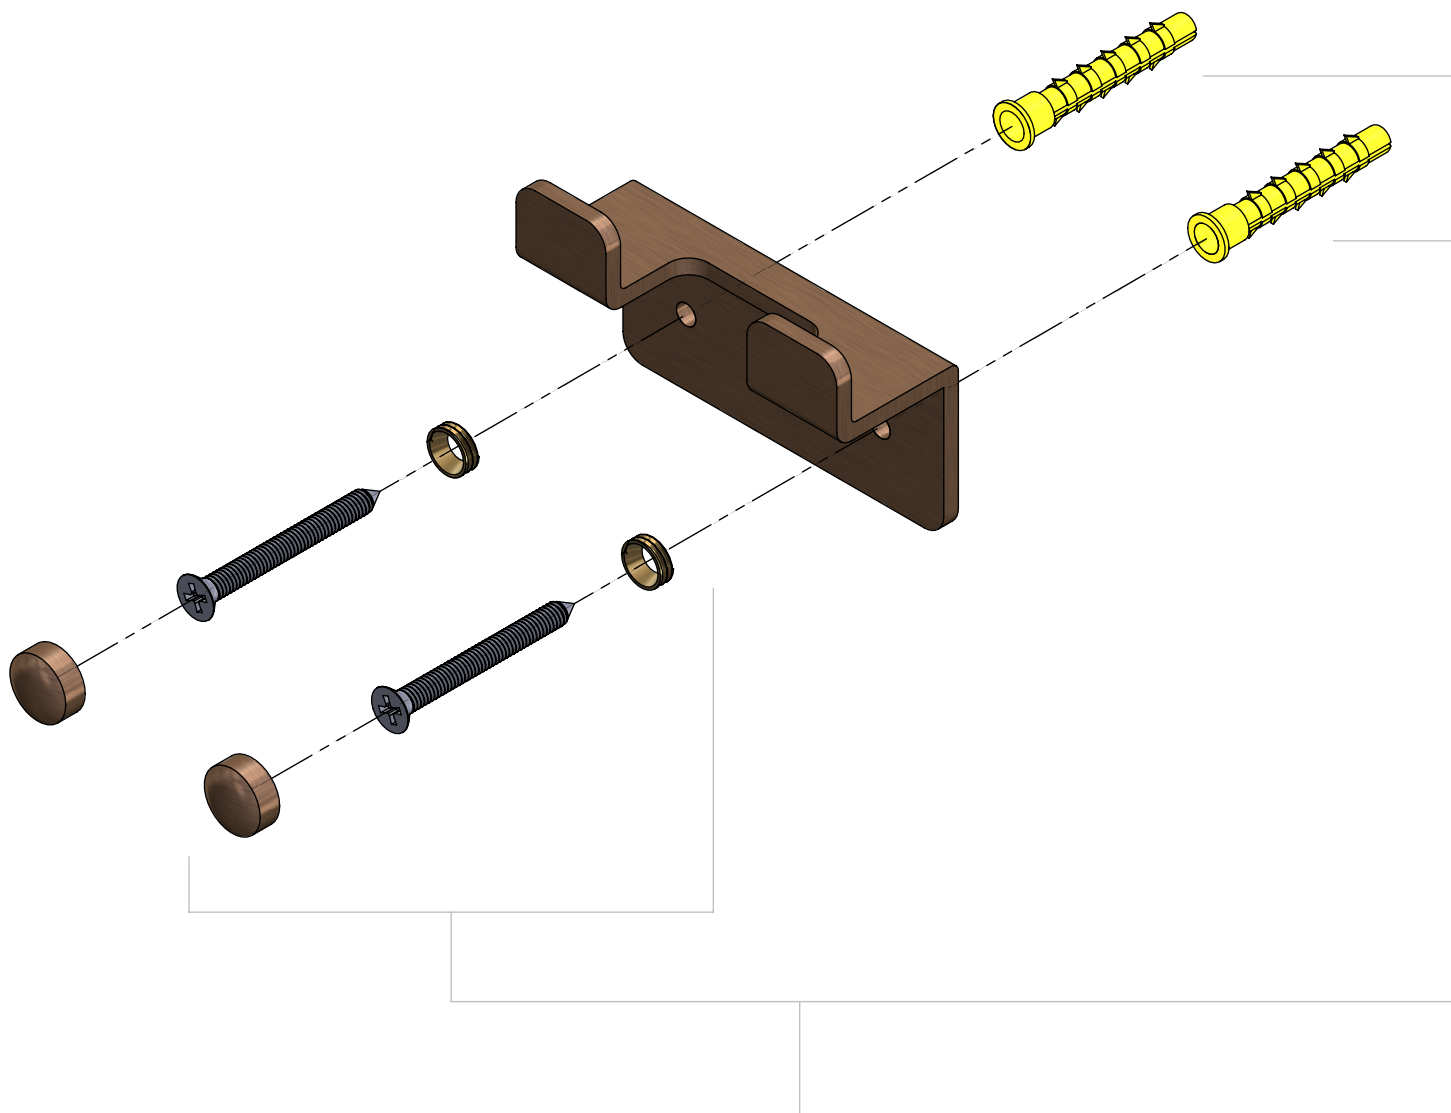

Fold - towel hook

Bronze brushed PVD, double

clou

CL/09.04066.83

Spare parts

CL/1051.9100.83