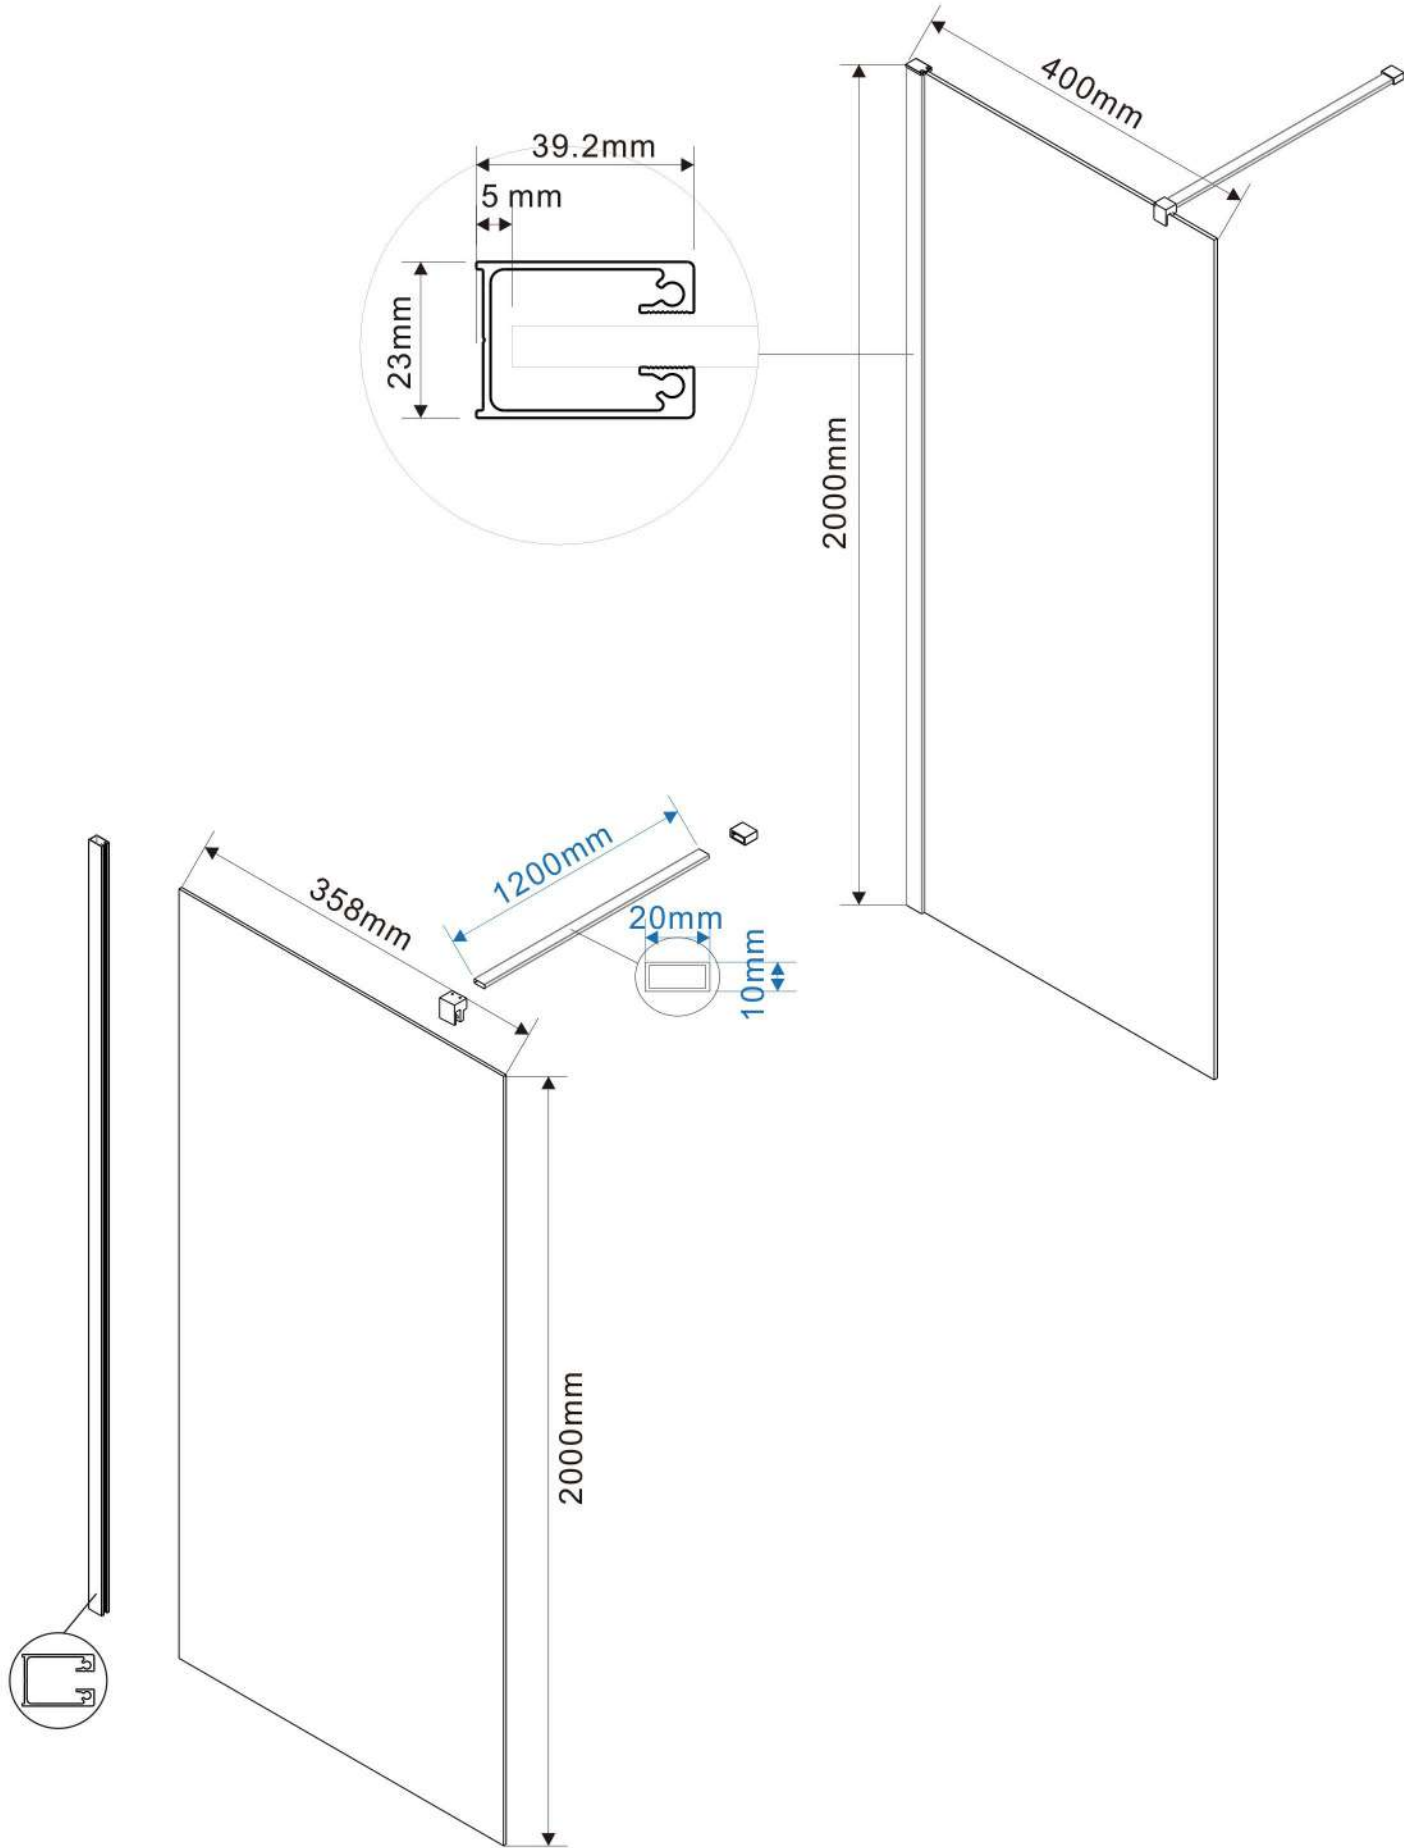

Product Code:Walk in
Product Size:300x2000mm

Product Code:Walk in
Product Size:400x2000mm

Product Code:Walk in
Product Size:500x2000mm

Product Code: Walk in
Product Size: 600x2000mm

Product Code:Walk in
Product Size:700x2000mm

Product Code:Walk in
Product Size:800x2000mm

Product Code: Walk in
Product Size: 900x2000mm

Product Code: Walk in
Product Size: 1000x2000mm

Product Code: Walk in
Product Size: 1200x2000mm

Product Code: Walk in
Product Size: 1400x2000mm

Product Code: Walk in
Product Size: 1600x2000mm

Product Code: Walk in
Product Size: 1800x2000mm