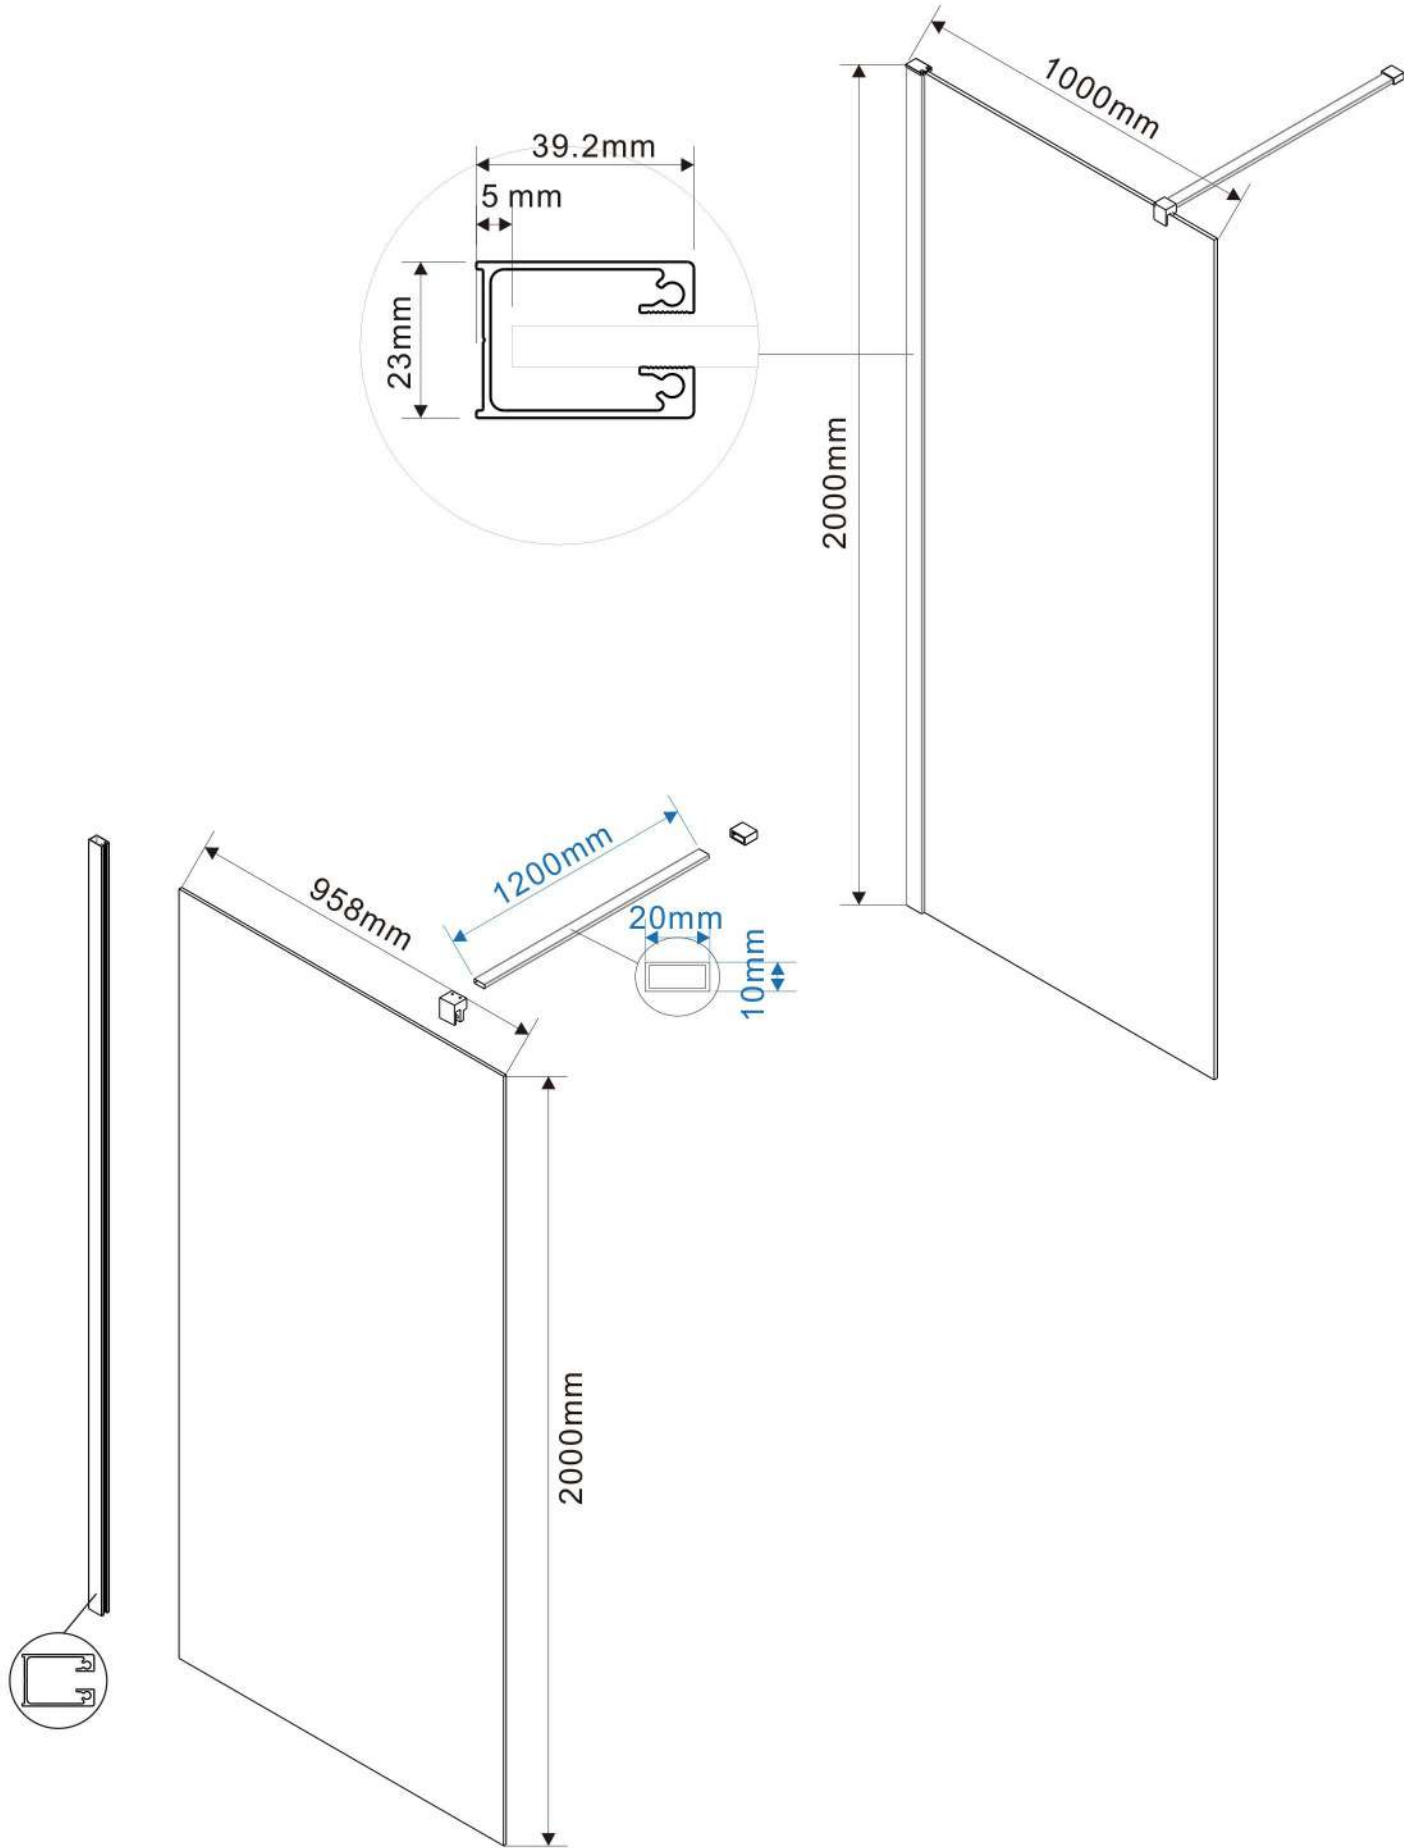

Product Code:Walk in
Product Size:300x2000mm

Product Code:Walk in
Product Size:400x2000mm

Product Code:Walk in
Product Size:500x2000mm

Product Code: Walk in
Product Size: 600x2000mm

Product Code:Walk in
Product Size:700x2000mm

Product Code:Walk in
Product Size:800x2000mm

Product Code: Walk in
Product Size: 900x2000mm

Product Code: Walk in
Product Size: 1000x2000mm

Product Code: Walk in
Product Size: 1200x2000mm

Product Code: Walk in
Product Size: 1400x2000mm

Product Code: Walk in
Product Size: 1600x2000mm

Product Code: Walk in
Product Size: 1800x2000mm