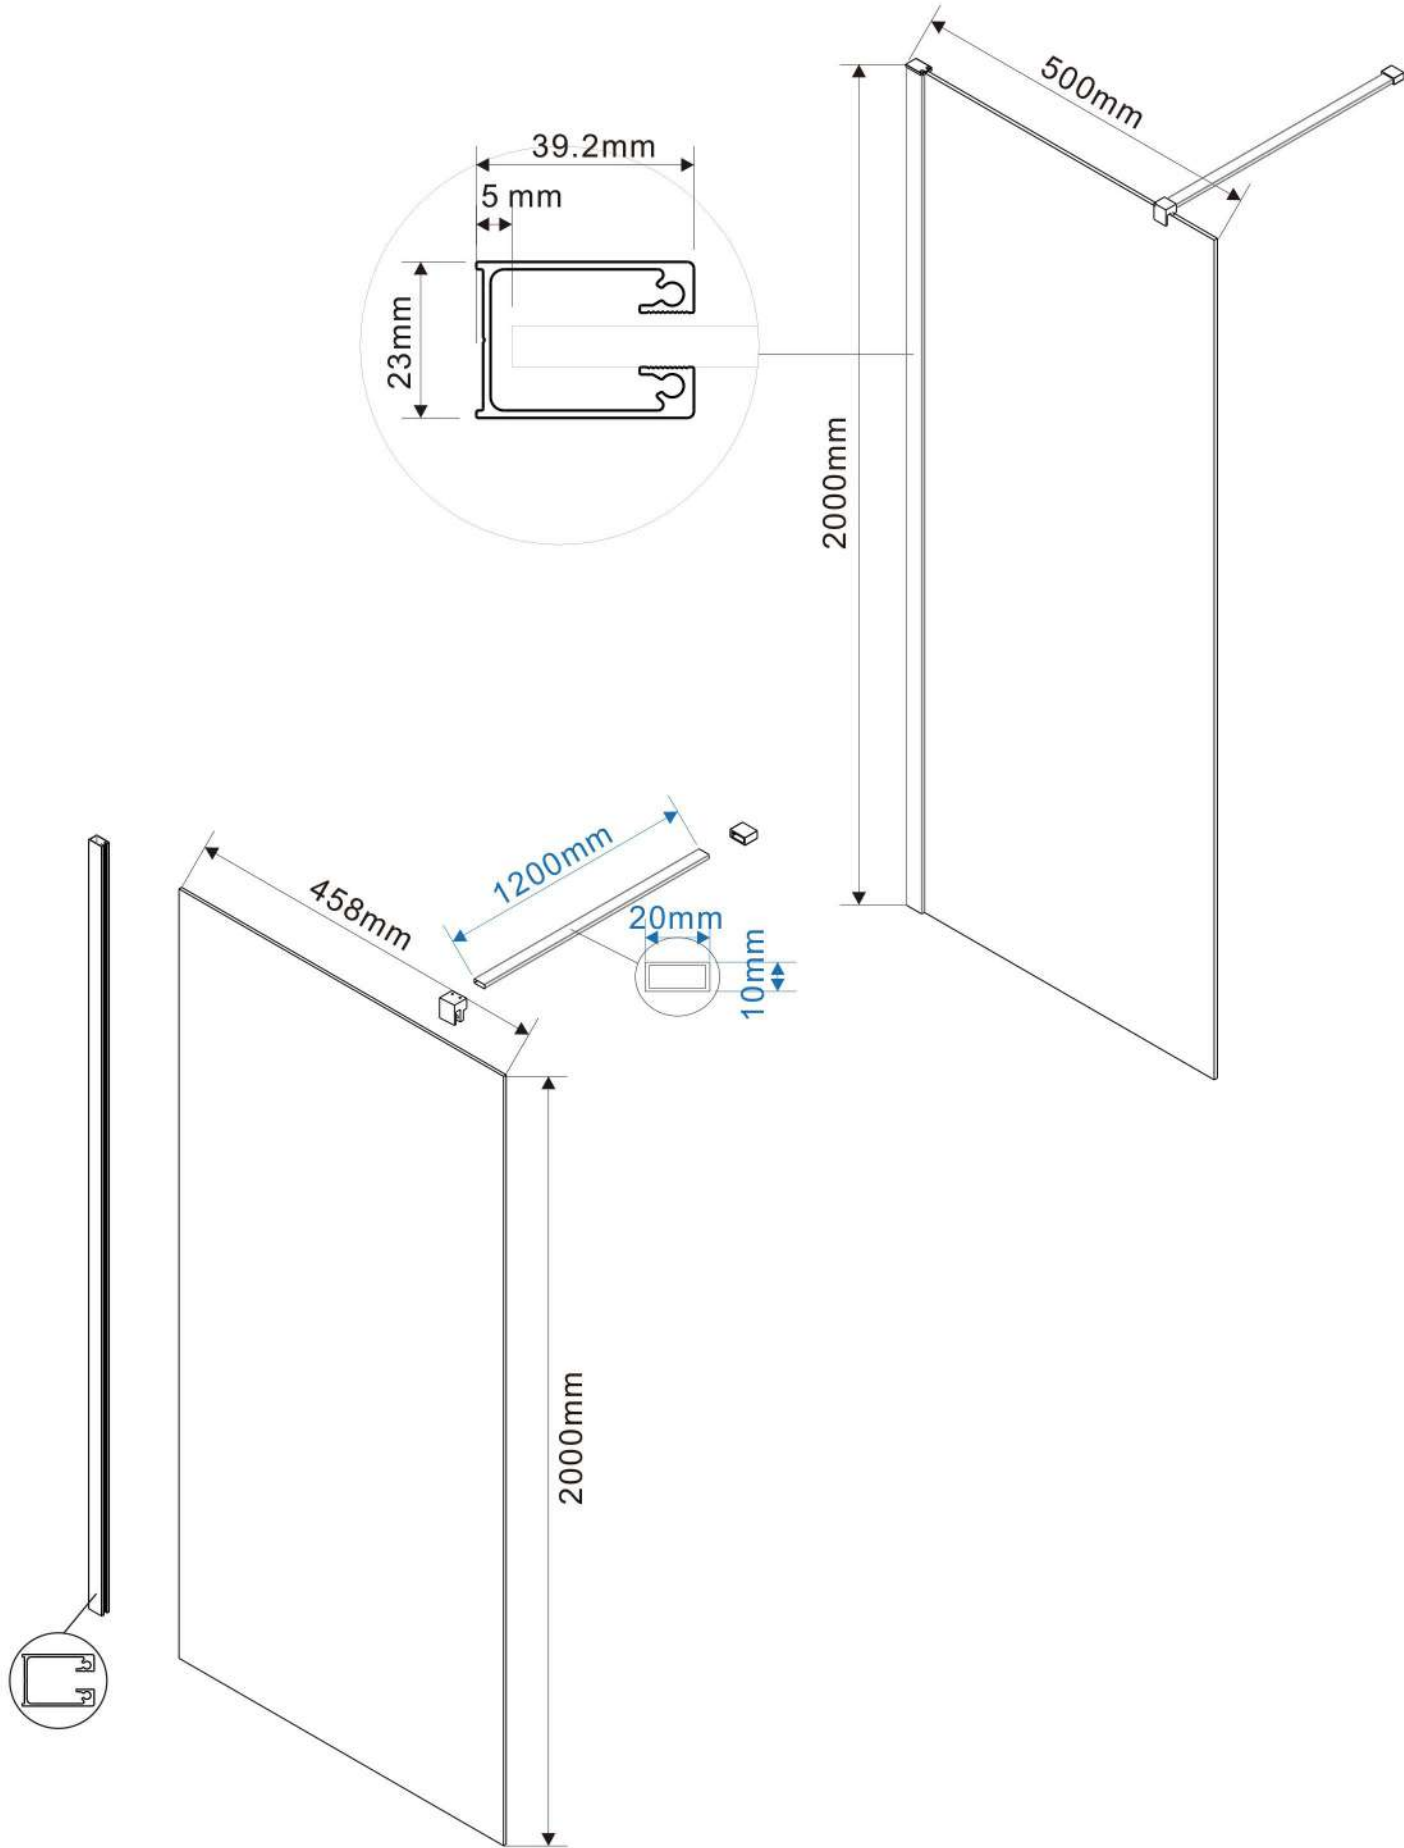

Product Code:Walk in
Product Size:300x2000mm

Product Code:Walk in
Product Size:400x2000mm

Product Code:Walk in
Product Size:500x2000mm

Product Code: Walk in
Product Size: 600x2000mm

Product Code:Walk in
Product Size:700x2000mm

Product Code:Walk in
Product Size:800x2000mm

Product Code: Walk in
Product Size: 900x2000mm

Product Code: Walk in
Product Size: 1000x2000mm

Product Code: Walk in
Product Size: 1200x2000mm

Product Code: Walk in
Product Size: 1400x2000mm

Product Code: Walk in
Product Size: 1600x2000mm

Product Code: Walk in
Product Size: 1800x2000mm