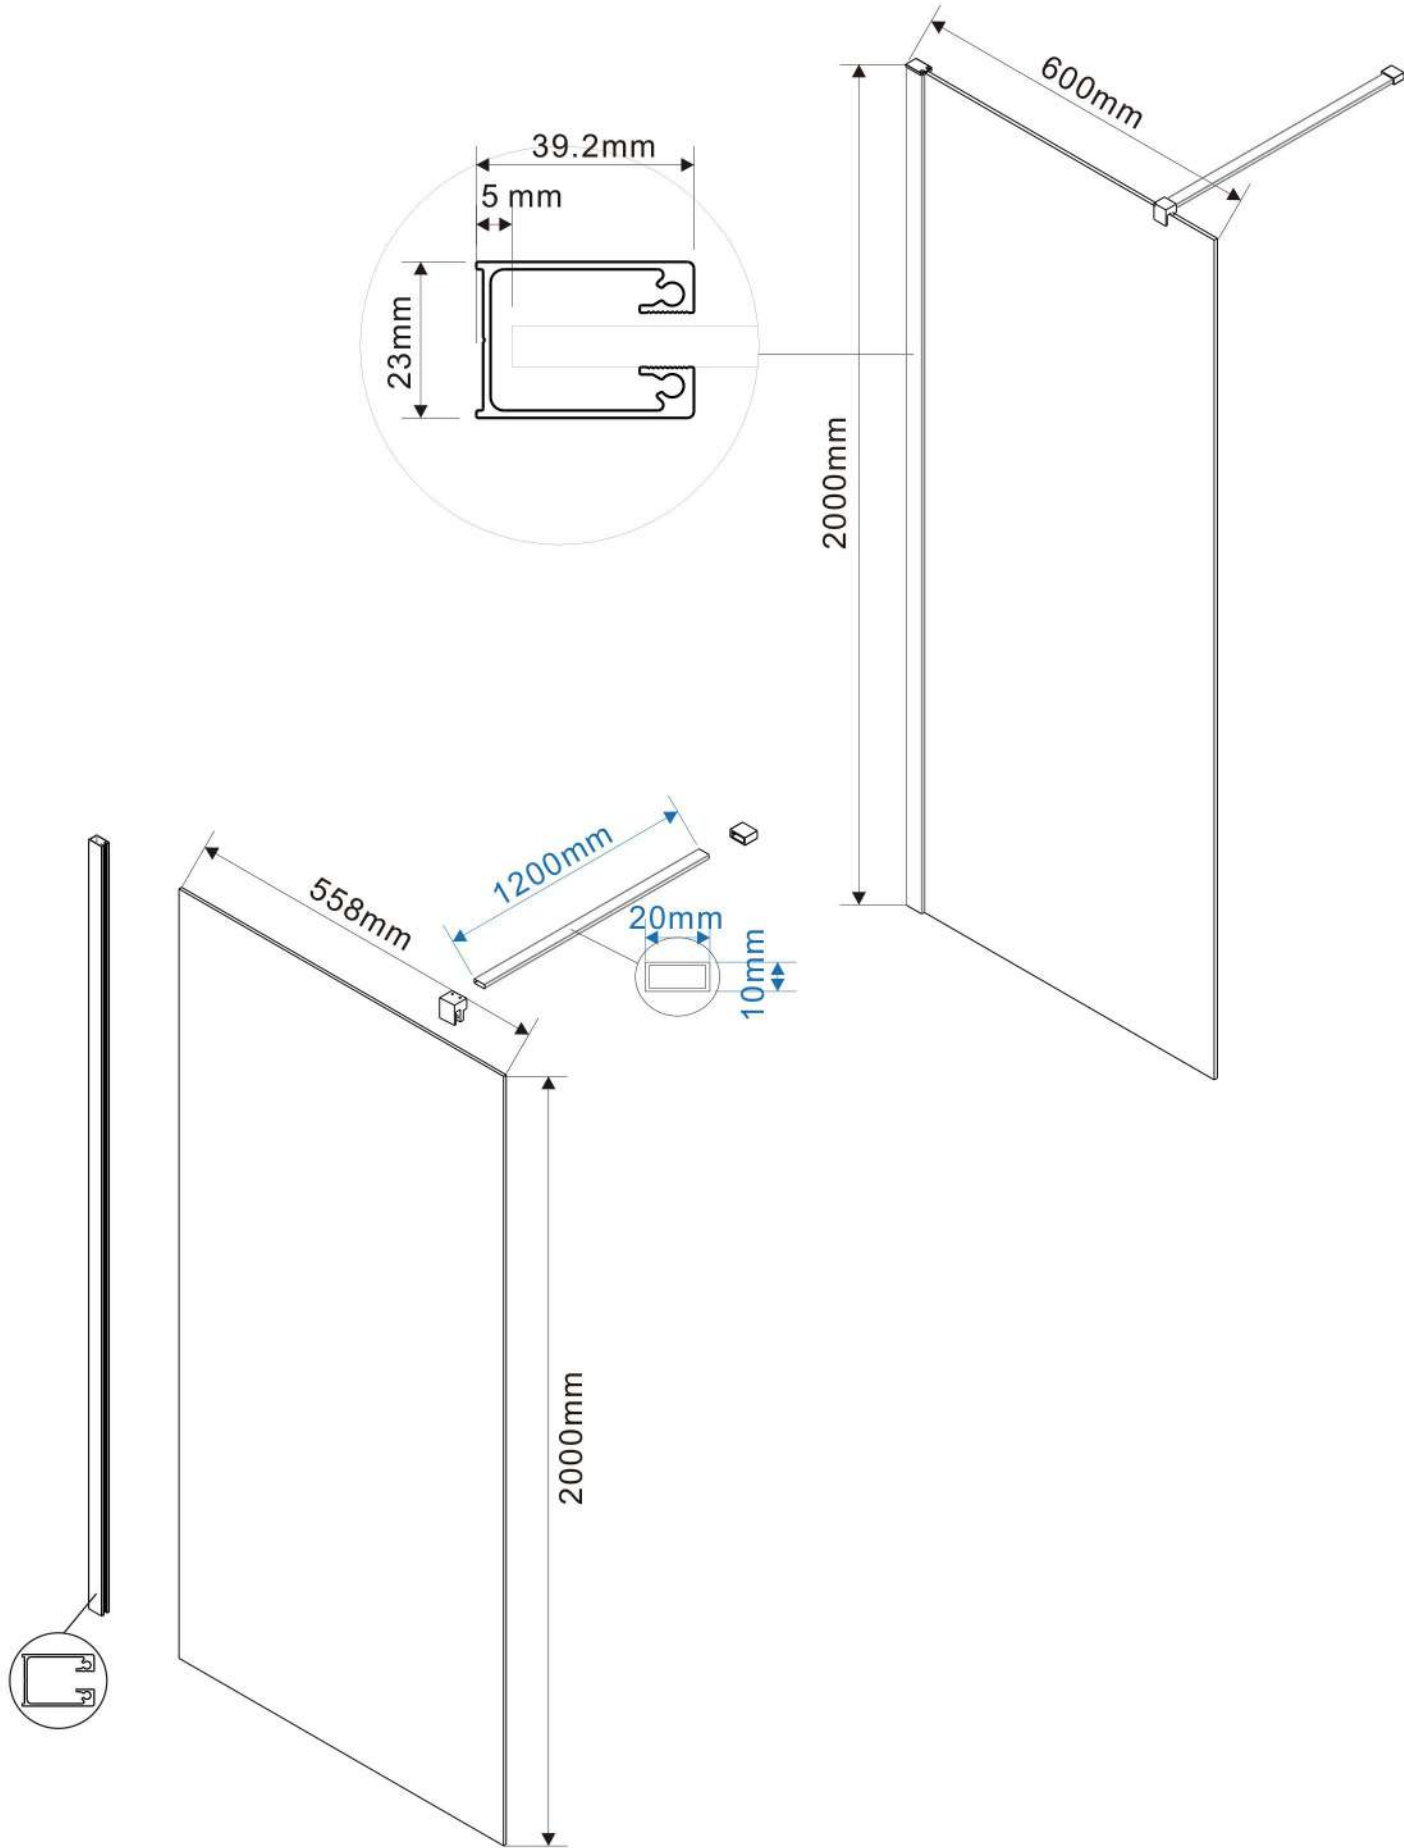

Product Code:Walk in
Product Size:300x2000mm

Product Code:Walk in
Product Size:400x2000mm

Product Code:Walk in
Product Size:500x2000mm

Product Code: Walk in
Product Size: 600x2000mm

Product Code:Walk in
Product Size:700x2000mm

Product Code:Walk in
Product Size:800x2000mm

Product Code: Walk in
Product Size: 900x2000mm

Product Code: Walk in
Product Size: 1000x2000mm

Product Code: Walk in
Product Size: 1200x2000mm

Product Code: Walk in
Product Size: 1400x2000mm

Product Code: Walk in
Product Size: 1600x2000mm

Product Code: Walk in
Product Size: 1800x2000mm