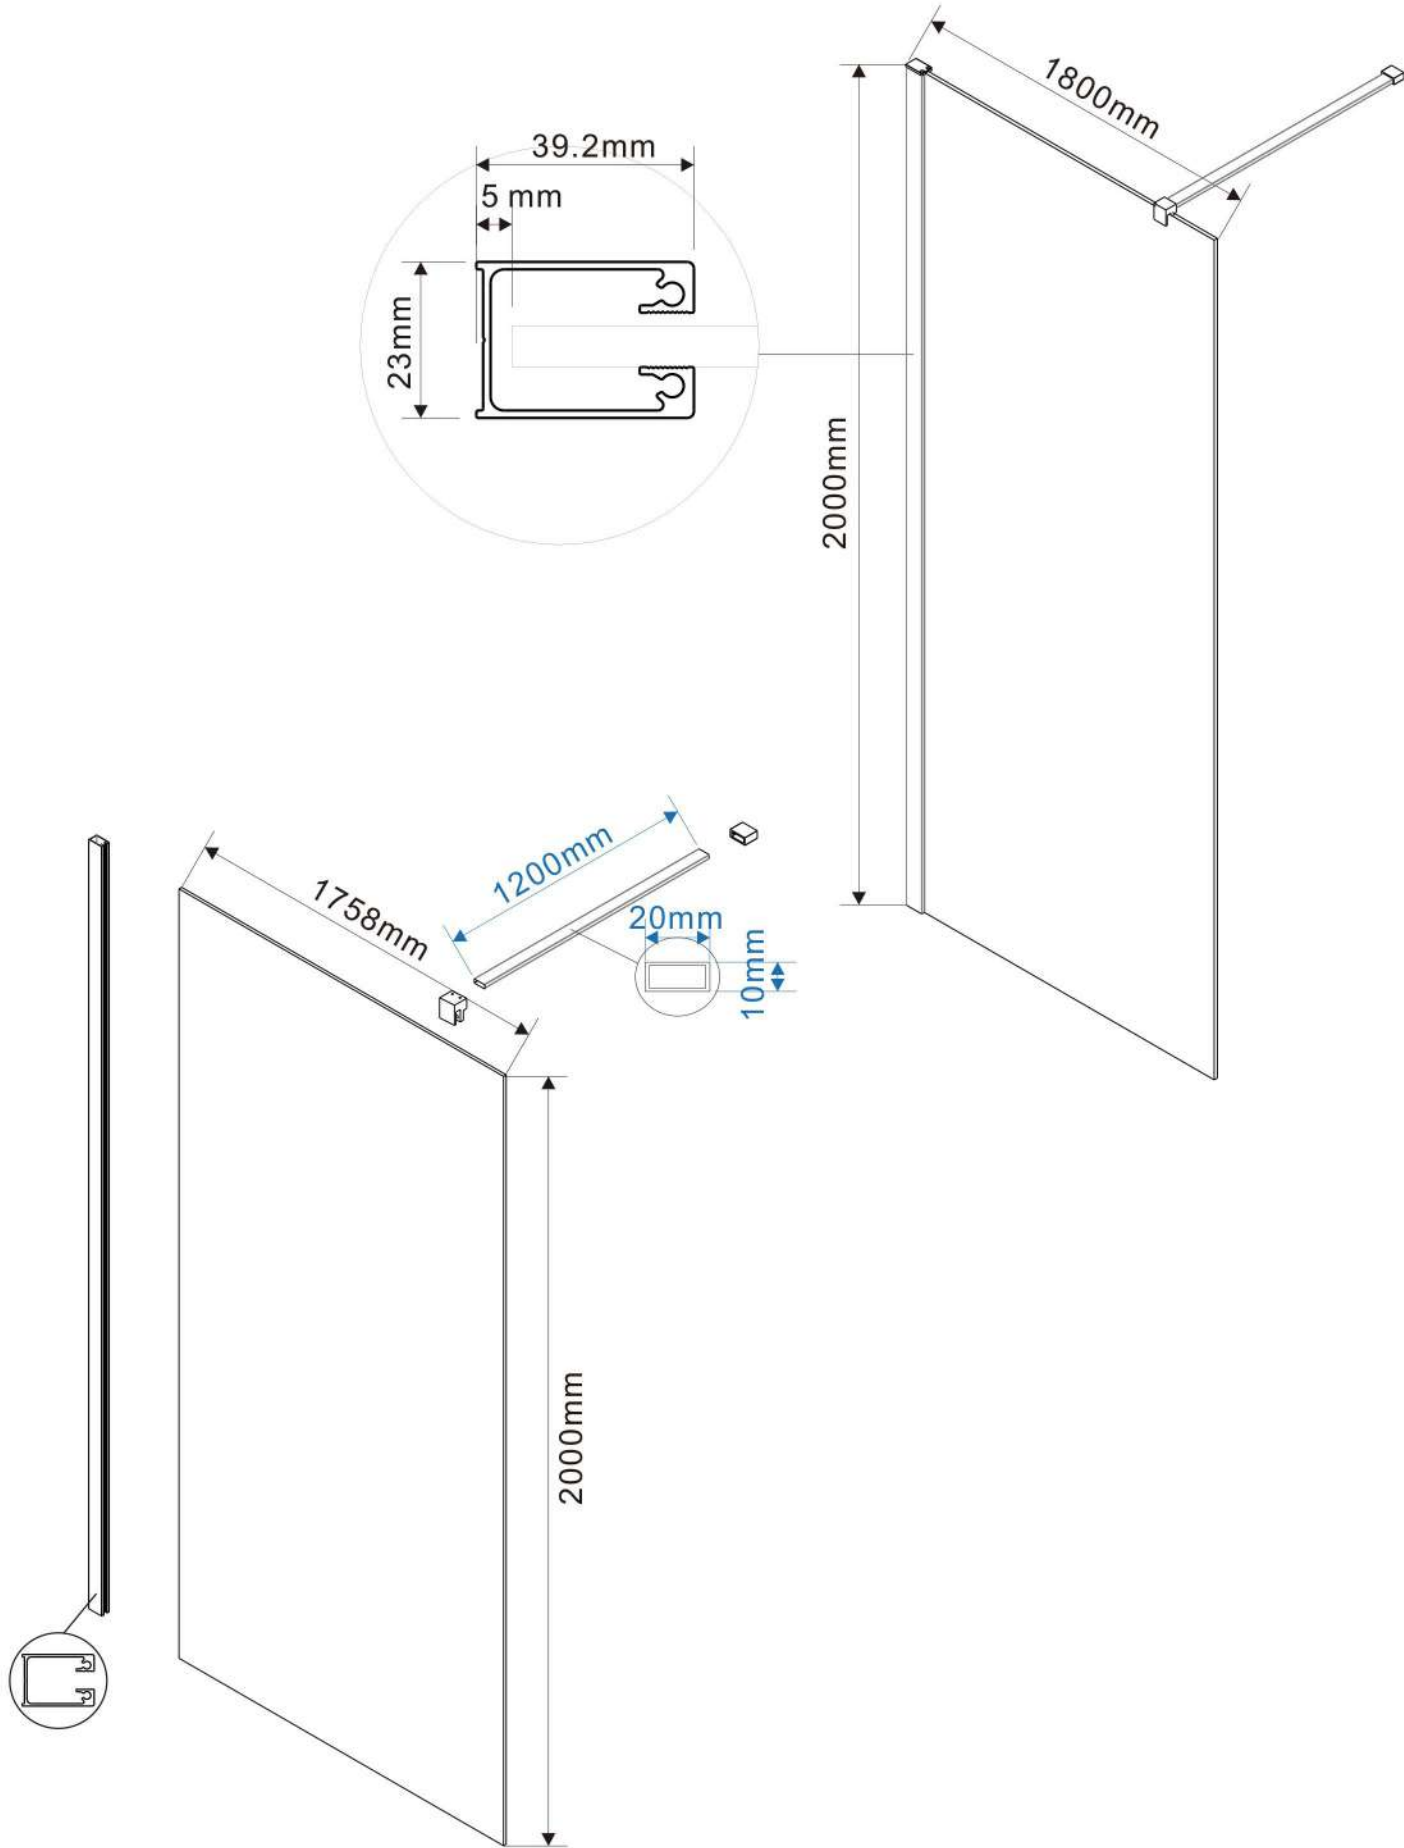

Product Code:Walk in
Product Size:300x2000mm

Product Code:Walk in
Product Size:400x2000mm

Product Code:Walk in
Product Size:500x2000mm

Product Code: Walk in
Product Size: 600x2000mm

Product Code:Walk in
Product Size:700x2000mm

Product Code:Walk in
Product Size:800x2000mm

Product Code: Walk in
Product Size: 900x2000mm

Product Code: Walk in
Product Size: 1000x2000mm

Product Code: Walk in
Product Size: 1200x2000mm

Product Code: Walk in
Product Size: 1400x2000mm

Product Code: Walk in
Product Size: 1600x2000mm

Product Code: Walk in
Product Size: 1800x2000mm