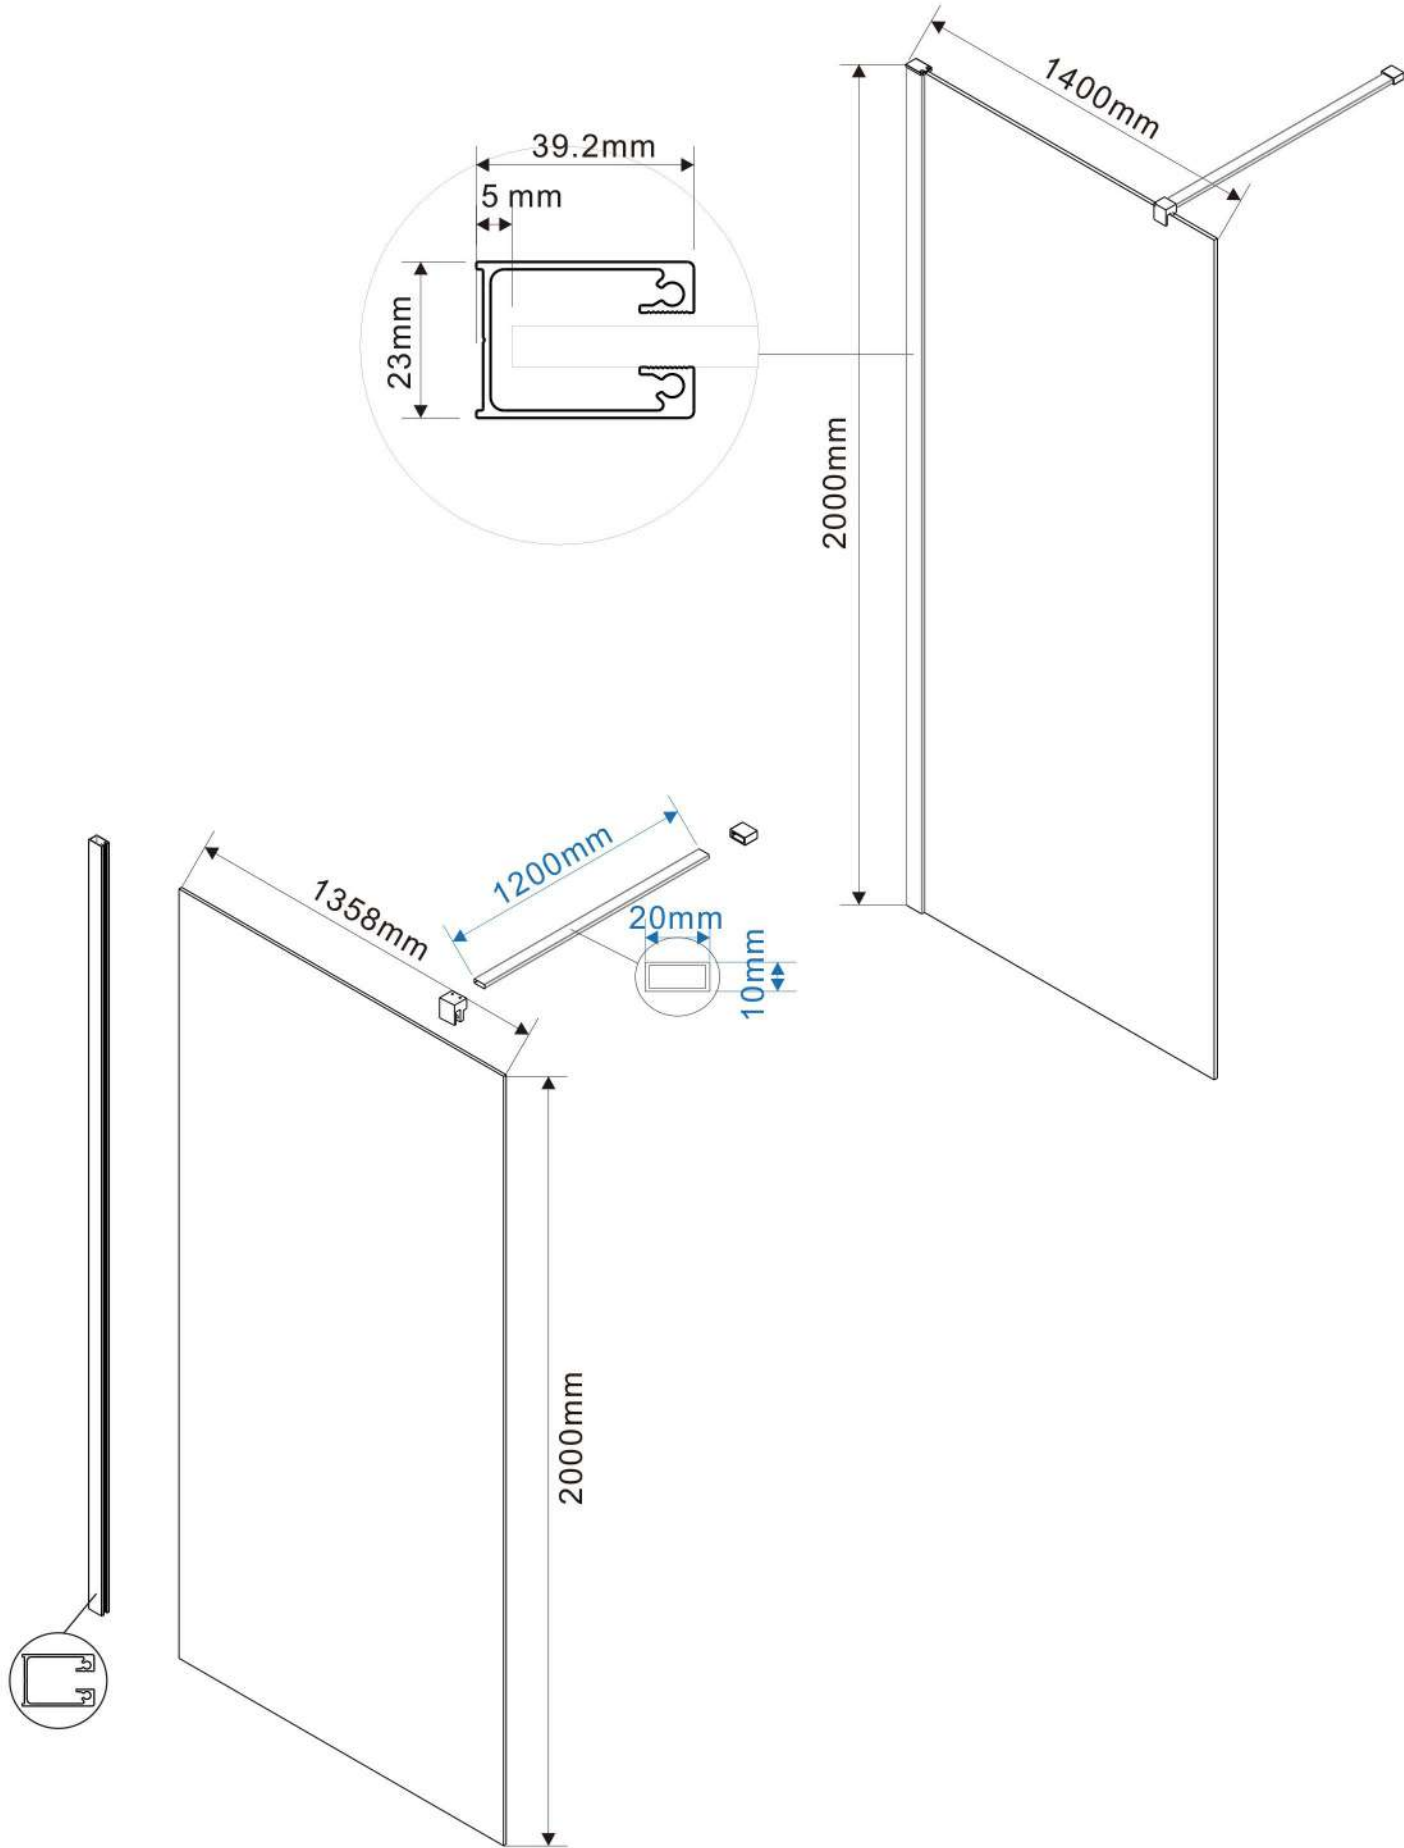

Product Code:Walk in
Product Size:300x2000mm

Product Code:Walk in
Product Size:400x2000mm

Product Code:Walk in
Product Size:500x2000mm

Product Code: Walk in
Product Size: 600x2000mm

Product Code:Walk in
Product Size:700x2000mm

Product Code:Walk in
Product Size:800x2000mm

Product Code: Walk in
Product Size: 900x2000mm

Product Code: Walk in
Product Size: 1000x2000mm

Product Code: Walk in
Product Size: 1200x2000mm

Product Code: Walk in
Product Size: 1400x2000mm

Product Code: Walk in
Product Size: 1600x2000mm

Product Code: Walk in
Product Size: 1800x2000mm