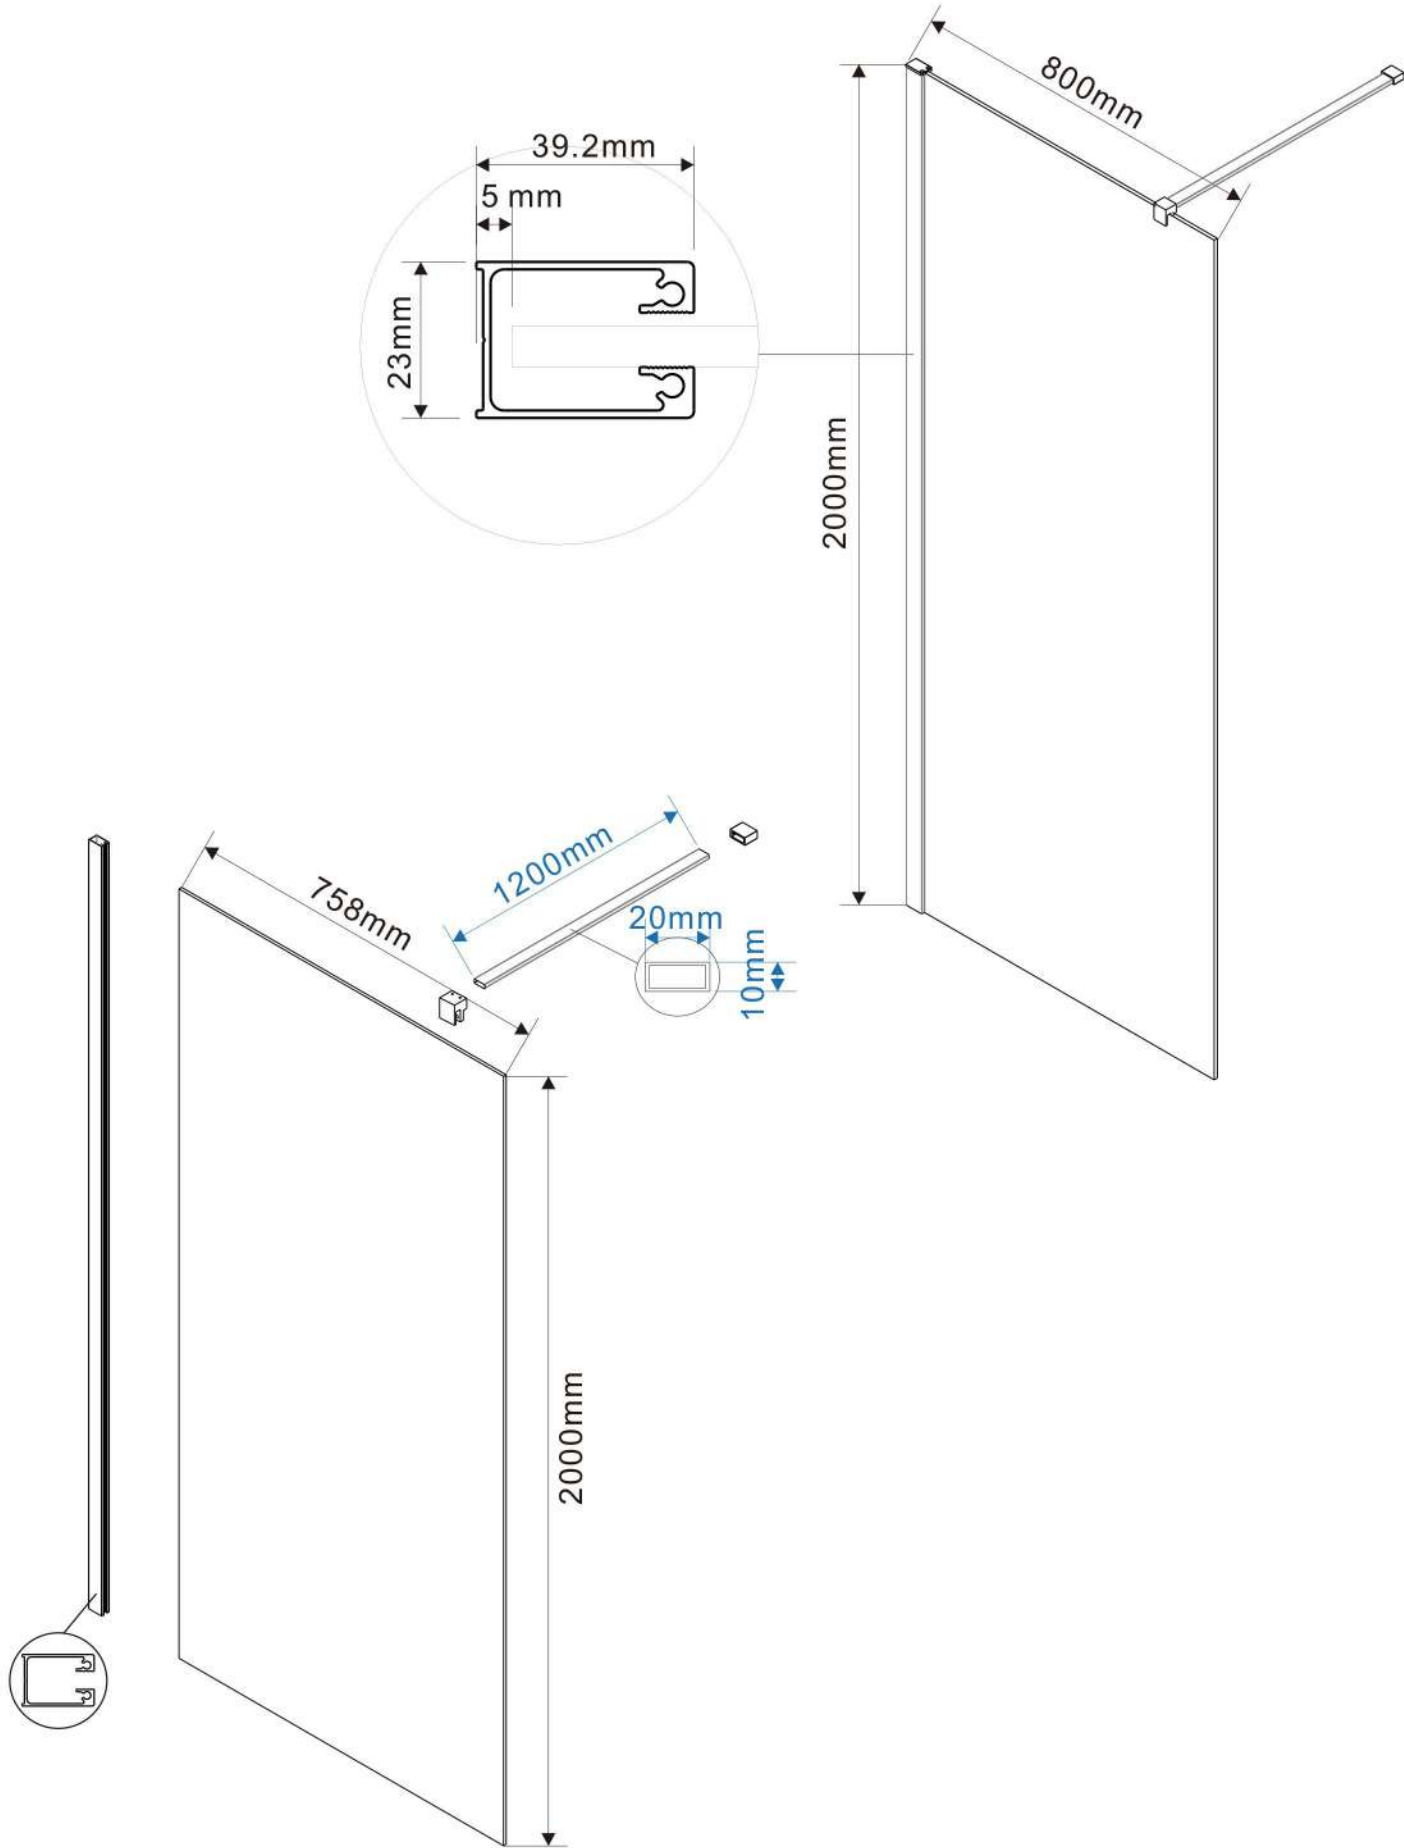

Product Code:Walk in
Product Size:300x2000mm

Product Code:Walk in
Product Size:400x2000mm

Product Code:Walk in
Product Size:500x2000mm

Product Code: Walk in
Product Size: 600x2000mm

Product Code:Walk in
Product Size:700x2000mm

Product Code:Walk in
Product Size:800x2000mm

Product Code: Walk in
Product Size: 900x2000mm

Product Code: Walk in
Product Size: 1000x2000mm

Product Code: Walk in
Product Size: 1200x2000mm

Product Code: Walk in
Product Size: 1400x2000mm

Product Code: Walk in
Product Size: 1600x2000mm

Product Code: Walk in
Product Size: 1800x2000mm