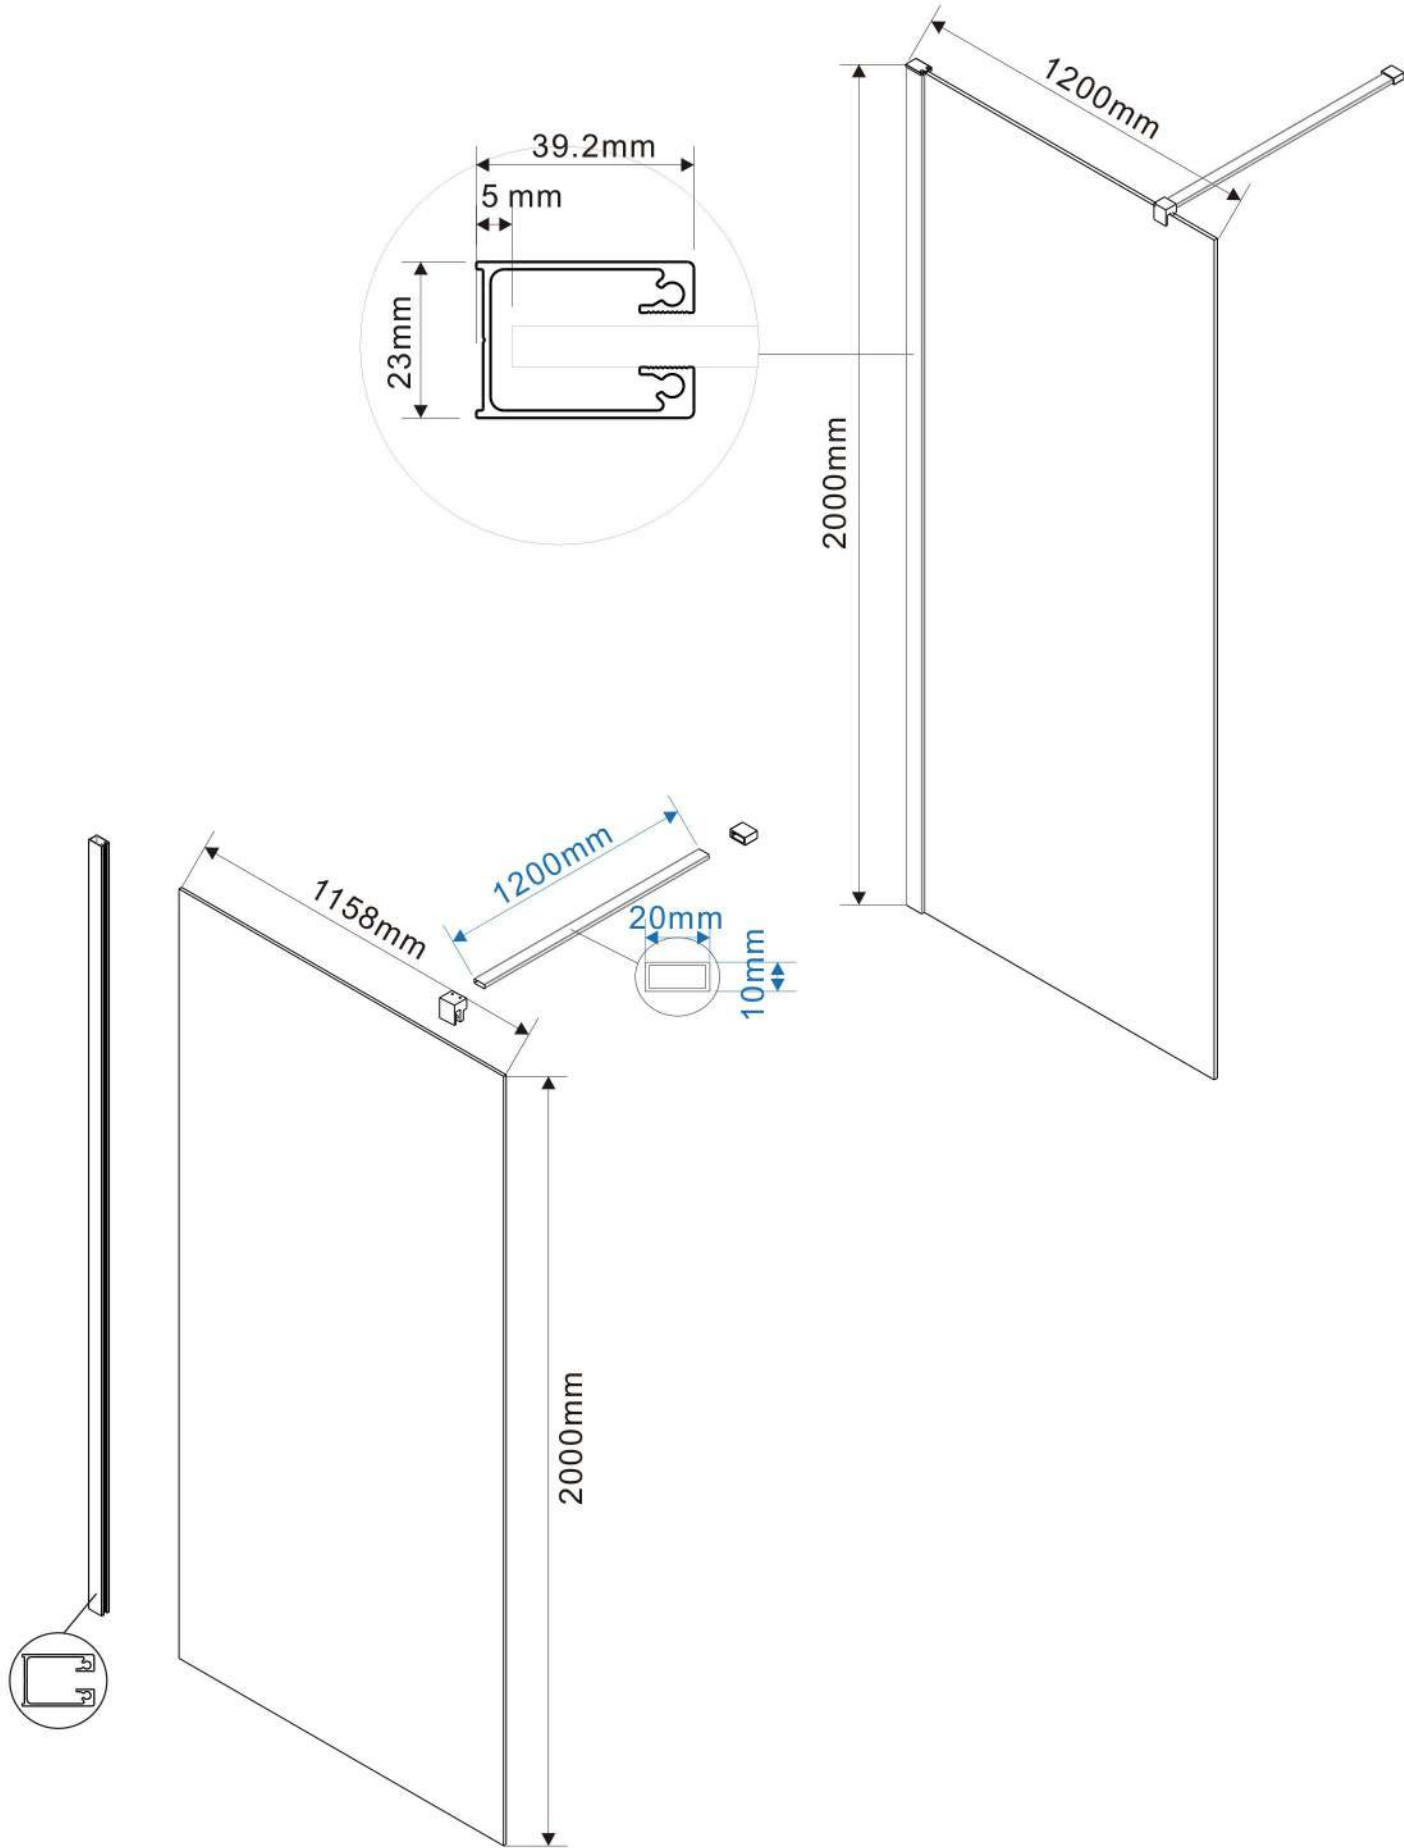

Product Code:Walk in
Product Size:300x2000mm

Product Code:Walk in
Product Size:400x2000mm

Product Code:Walk in
Product Size:500x2000mm

Product Code: Walk in
Product Size: 600x2000mm

Product Code:Walk in
Product Size:700x2000mm

Product Code:Walk in
Product Size:800x2000mm

Product Code: Walk in
Product Size: 900x2000mm

Product Code: Walk in
Product Size: 1000x2000mm

Product Code: Walk in
Product Size: 1200x2000mm

Product Code: Walk in
Product Size: 1400x2000mm

Product Code: Walk in
Product Size: 1600x2000mm

Product Code: Walk in
Product Size: 1800x2000mm