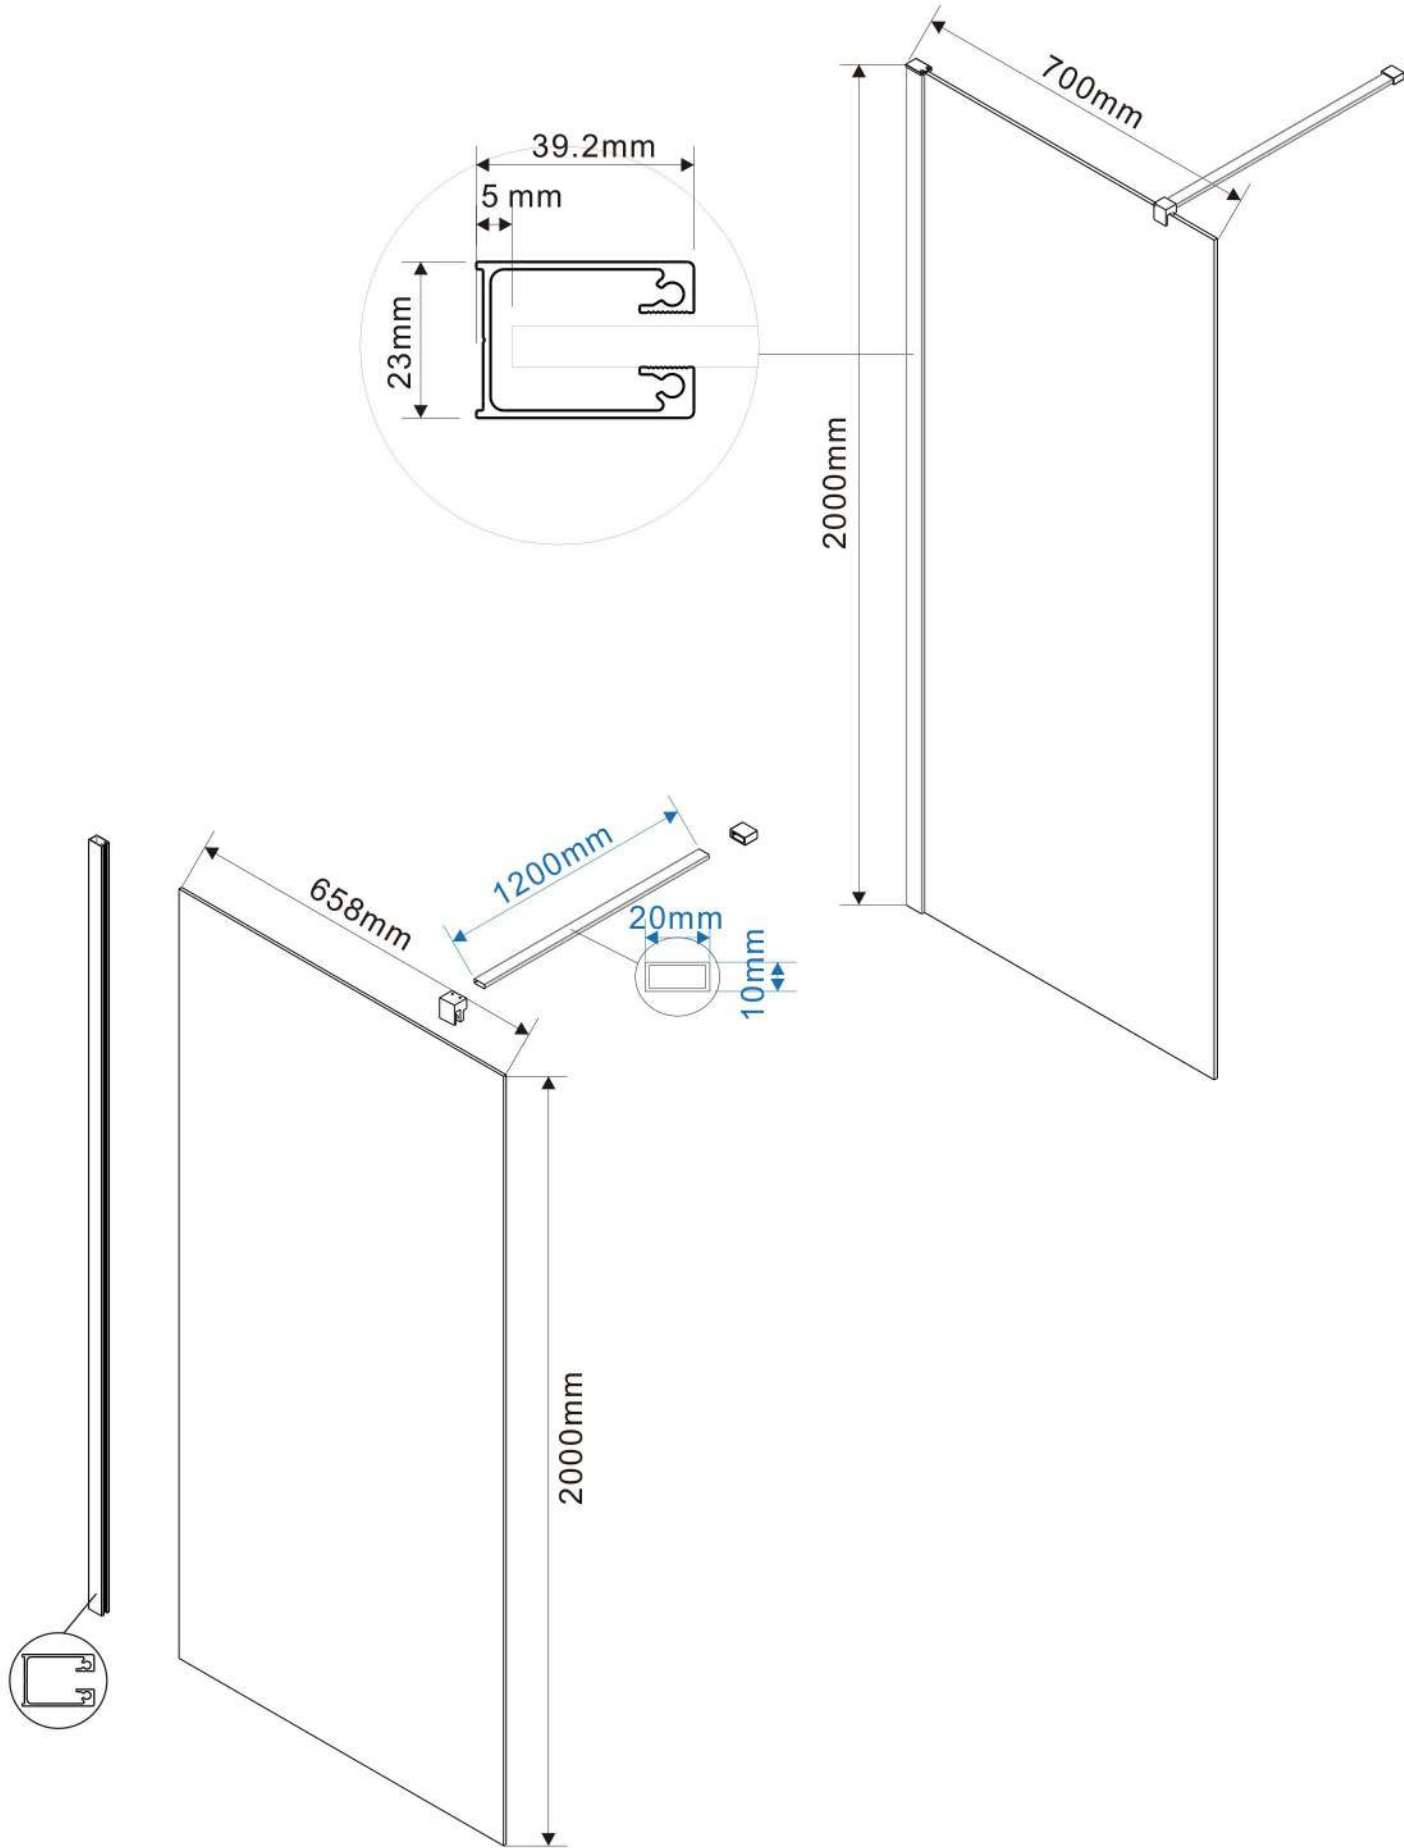

Product Code:Walk in
Product Size:300x2000mm

Product Code:Walk in
Product Size:400x2000mm

Product Code:Walk in
Product Size:500x2000mm

Product Code: Walk in
Product Size: 600x2000mm

Product Code:Walk in
Product Size:700x2000mm

Product Code:Walk in
Product Size:800x2000mm

Product Code: Walk in
Product Size: 900x2000mm

Product Code: Walk in
Product Size: 1000x2000mm

Product Code: Walk in
Product Size: 1200x2000mm

Product Code: Walk in
Product Size: 1400x2000mm

Product Code: Walk in
Product Size: 1600x2000mm

Product Code: Walk in
Product Size: 1800x2000mm