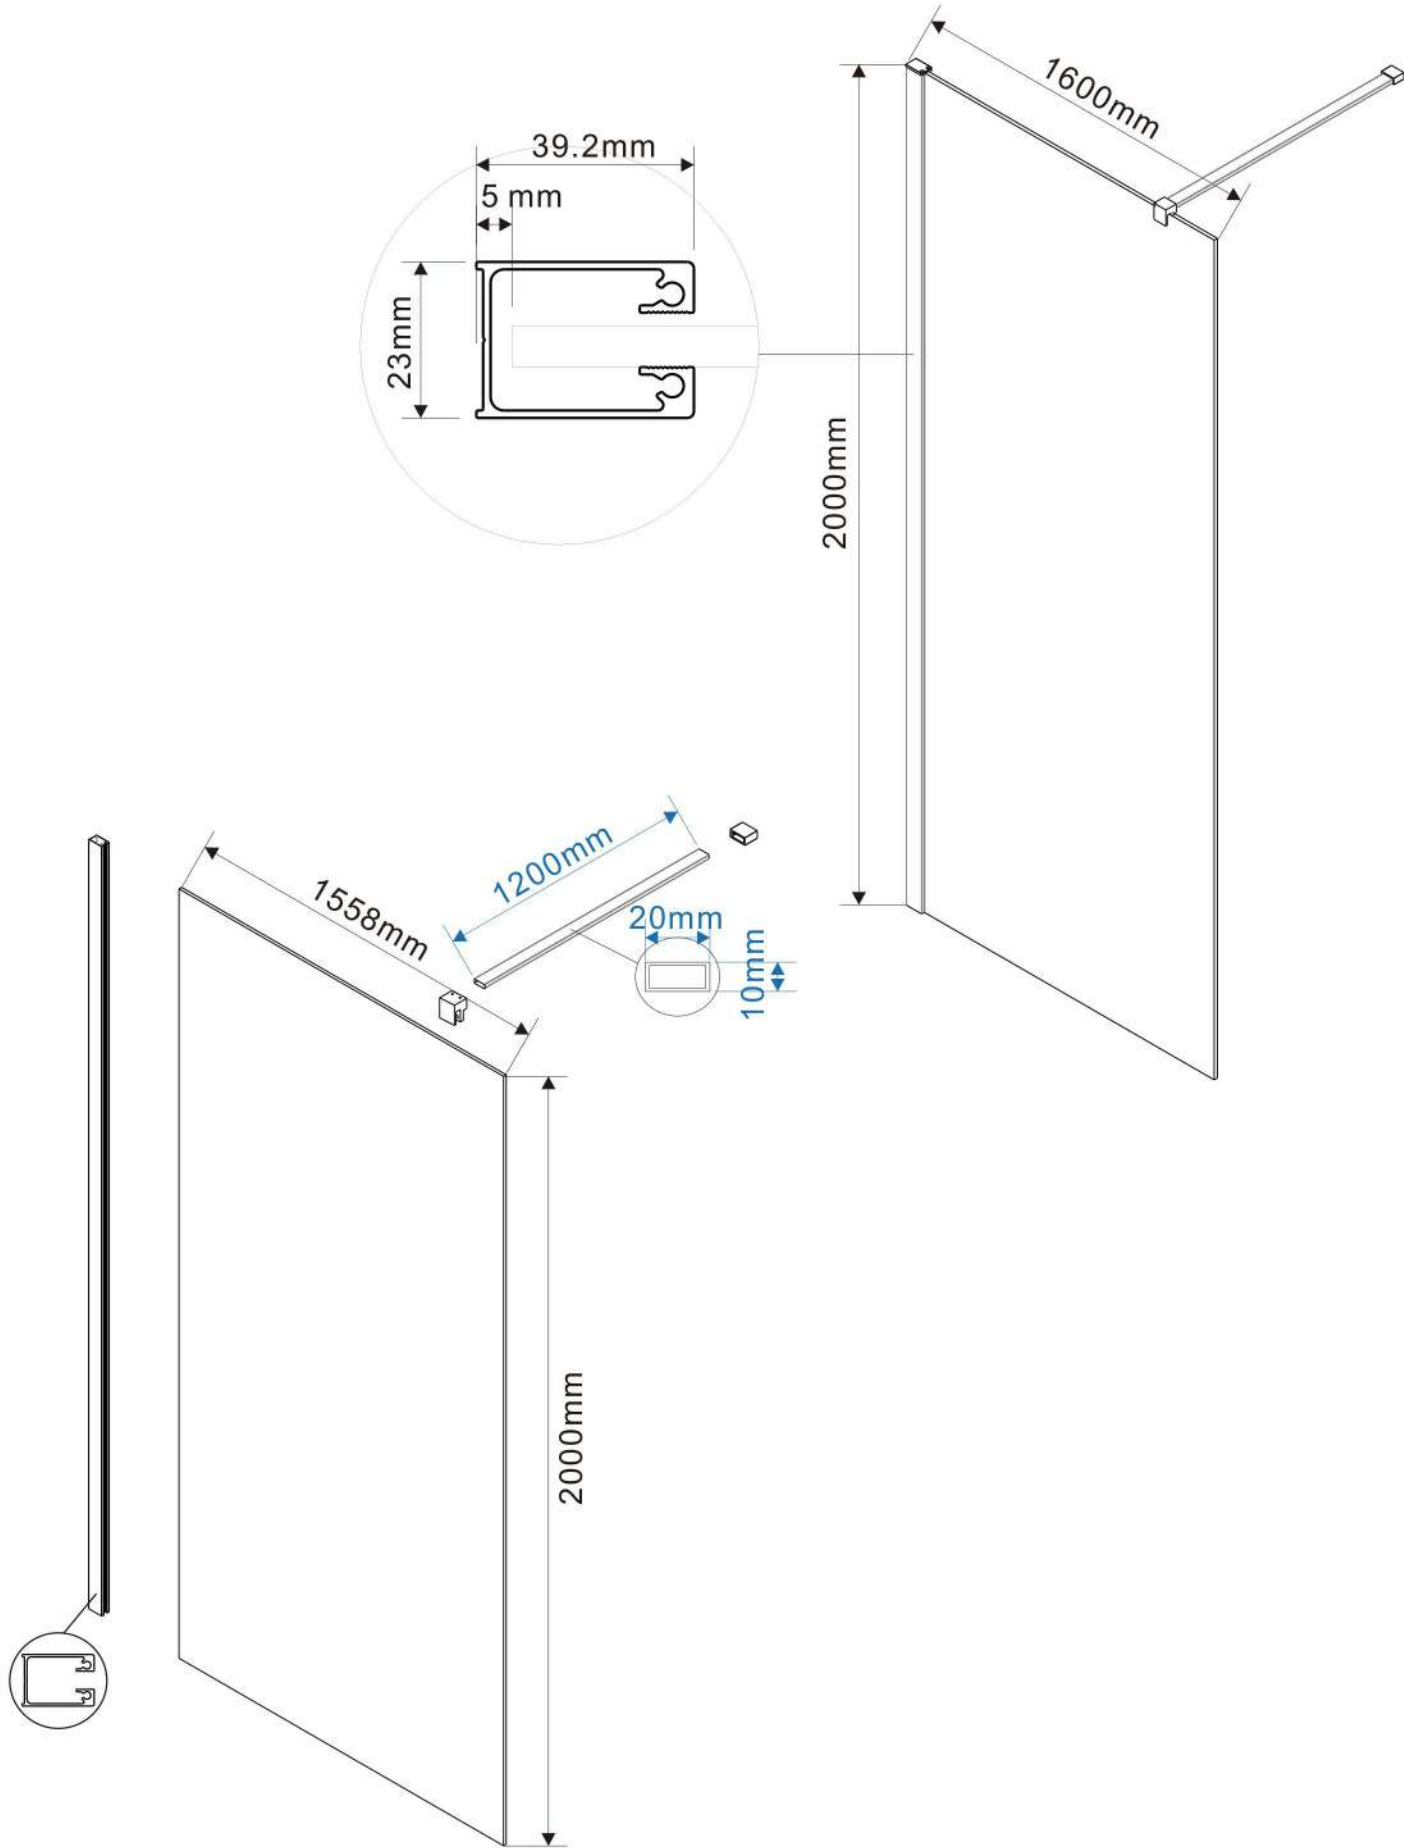

Product Code:Walk in
Product Size:300x2000mm

Product Code:Walk in
Product Size:400x2000mm

Product Code:Walk in
Product Size:500x2000mm

Product Code: Walk in
Product Size: 600x2000mm

Product Code:Walk in
Product Size:700x2000mm

Product Code:Walk in
Product Size:800x2000mm

Product Code: Walk in
Product Size: 900x2000mm

Product Code: Walk in
Product Size: 1000x2000mm

Product Code: Walk in
Product Size: 1200x2000mm

Product Code: Walk in
Product Size: 1400x2000mm

Product Code: Walk in
Product Size: 1600x2000mm

Product Code: Walk in
Product Size: 1800x2000mm