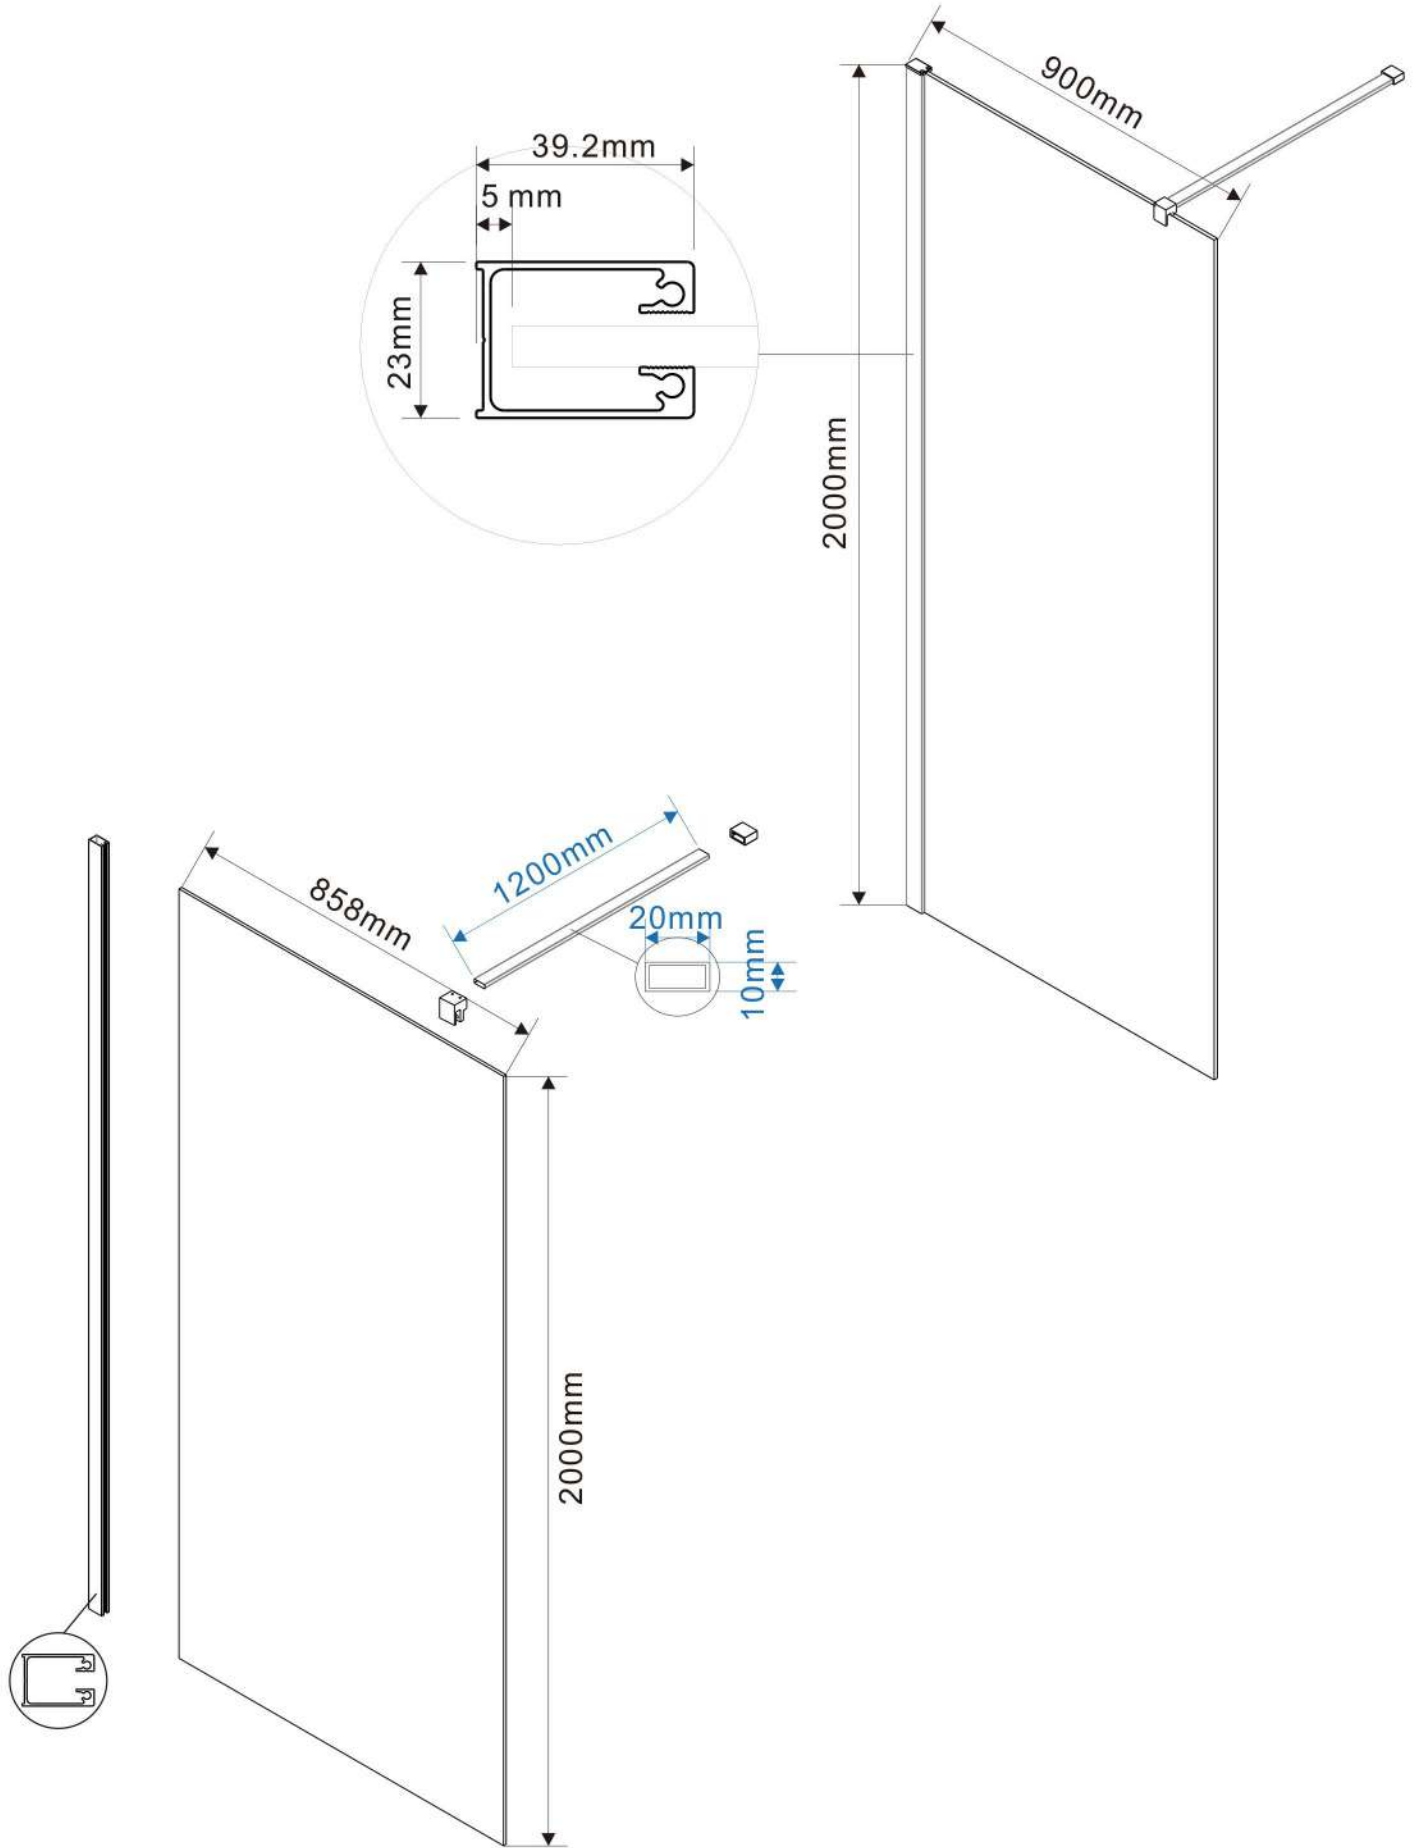

Product Code:Walk in
Product Size:300x2000mm

Product Code:Walk in
Product Size:400x2000mm

Product Code:Walk in
Product Size:500x2000mm

Product Code: Walk in
Product Size: 600x2000mm

Product Code:Walk in
Product Size:700x2000mm

Product Code:Walk in
Product Size:800x2000mm

Product Code: Walk in
Product Size: 900x2000mm

Product Code: Walk in
Product Size: 1000x2000mm

Product Code: Walk in
Product Size: 1200x2000mm

Product Code: Walk in
Product Size: 1400x2000mm

Product Code: Walk in
Product Size: 1600x2000mm

Product Code: Walk in
Product Size: 1800x2000mm