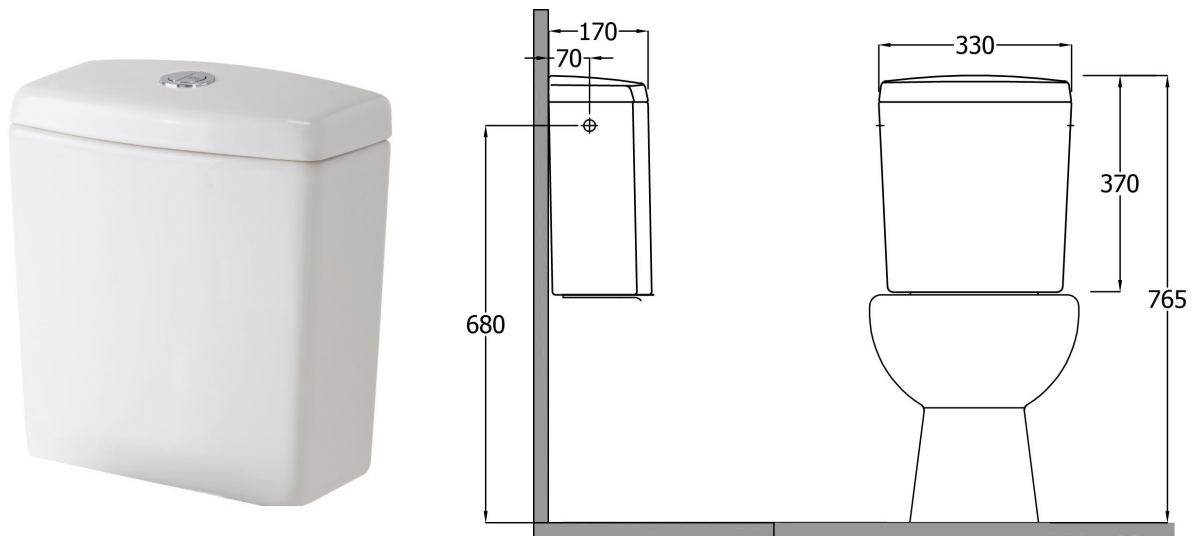

STAR – CISTERN

SKU 049011

Type:	cistern
Dimensions:	330 x 370 x 170 mm
Material:	porcelain
Coleur:	white
Montage:	to combine with floor-standing WC: sku 049012 sku 049013 sku 049014
Flushing mechanism:	Geberit
Mechanism adaptable:	yes – 3/6 litre
Flushing operation:	push button
Water supply	left or right