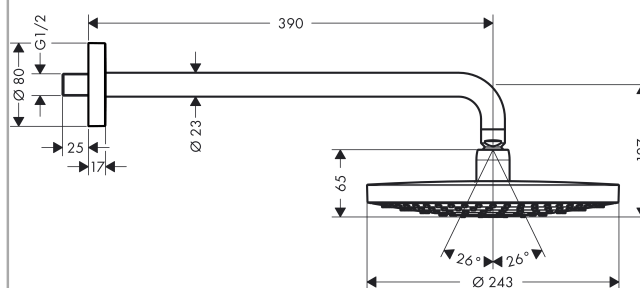

Raindance Select
Raindance Select S 240 2jet overhead
 Surfaces: **chrome** Art. no. : **26466000**

Description

product features

- shower head size: 240 mm
- shower arm length: 390 mm
- spray type: RainAir, Rain
- flow rate Rain (at 3 bar): 17 l/min
- flow rate RainAir (at 3 bar): 17 l/min
- spray type selection: Select button on overhead shower
- spray face surface in two variants: chrome or white
- material spray face: metal
- spray disc removeable for cleaning
- installation type: wall
- Connection thread 1/2"
- WRAS 1401303

Article Details

Price excl. VAT £ 360.00

Technology

Design awards

reddot award 2014
winner

Certificates

Product image

Scale drawing