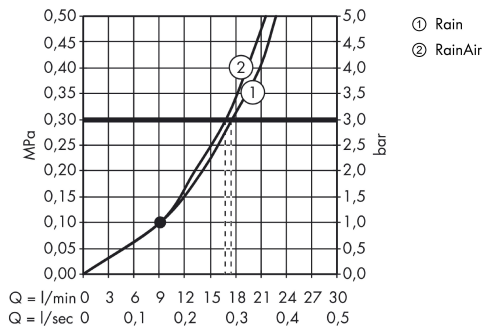

Raindance Select

Raindance Select S 240 2jet overhead

Surfaces: **chrome** Art. no. : **26466000**

Flowchart