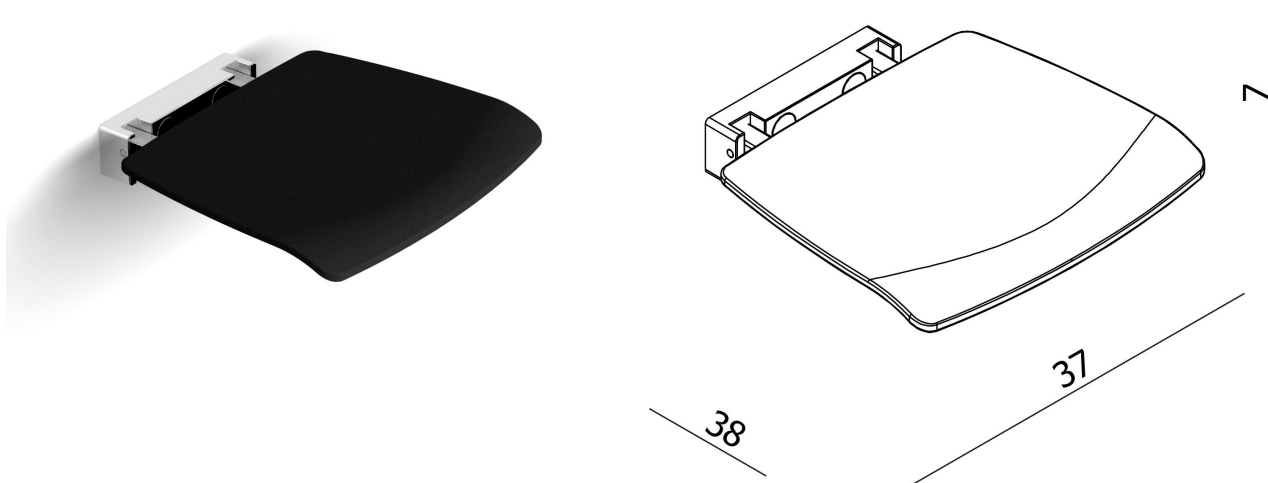

SANO – SHOWER SEAT

Dimension: Height: 70 mm
Width: 370 mm
Depth: 380 mm

Material: Synthetic/Aluminium

Colour: sku 215706: black
sku 215709: white

Fixation: Wall mounted

Characteristics: - Fixing set included
- Folding
- Maximum weight: 150 kg