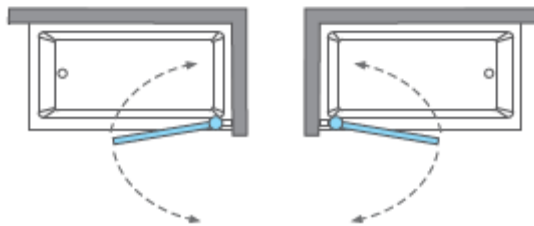

Measurements in millimetres mm

Information updated April 2022

Tel 0345 873 8840

crosswater[™]

CLEAR 6 BATH SCREEN

CABSBC0800

A  M4 *40mm Screw x 3

B  Wall Plug x 3

C  Top Cover x 1

D  Bottom Cover (LH) x 1

E  Bottom Cover (RH) x 1

F  Waterproof Strip x 1

G  Install Block x 1

H  3mm Allen key x 1

Model	x (mm)	y (mm)
CABSSC0800	800-820	1500