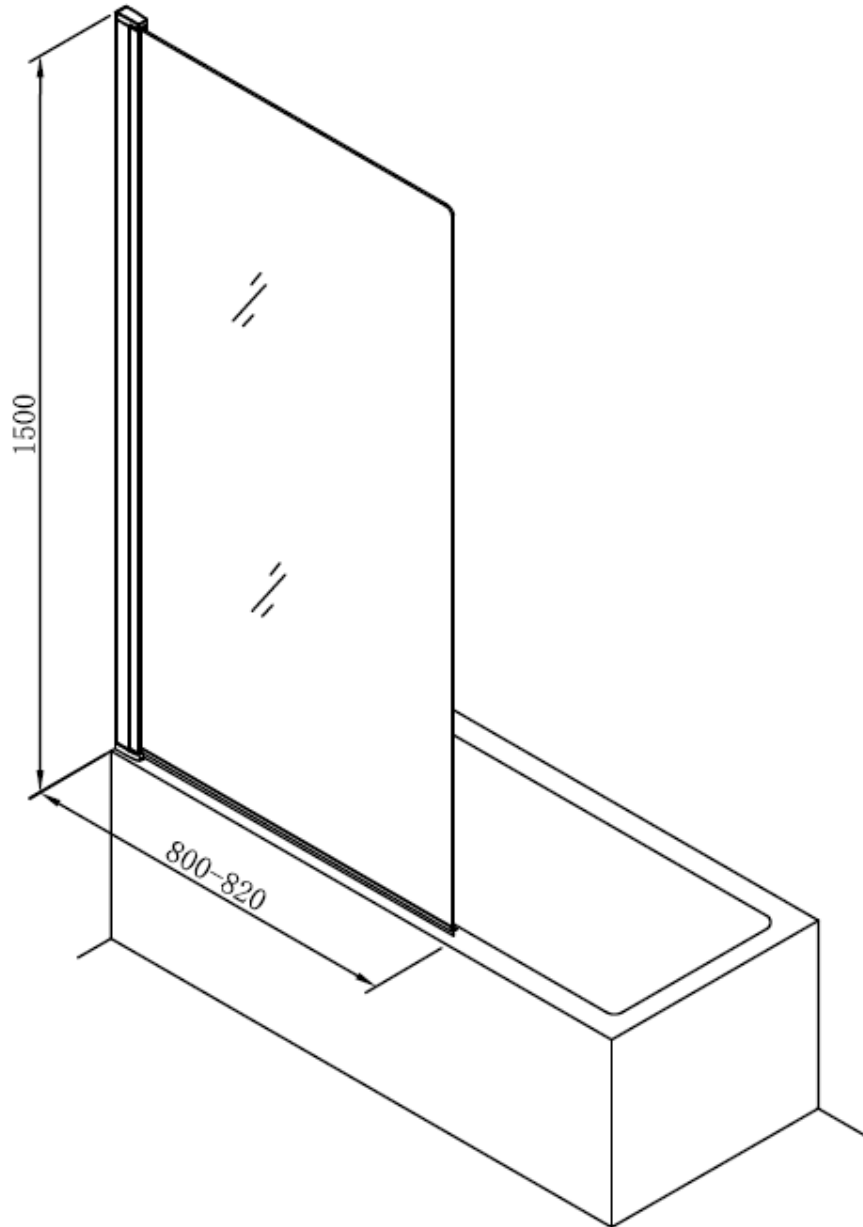

Measurements in millimetres mm

Information updated April 2022

Tel 0345 873 8840

crosswater[™]

CLEAR 6 BATH SCREEN

CABSBC0800

A  M4 *40mm Screw x 3

B  Wall Plug x 3

C  Top Cover x 1

D  Bottom Cover (LH) x 1

E  Bottom Cover (RH) x 1

F  Waterproof Strip x 1

G  Install Block x 1

H  3mm Allen key x 1

Model	x (mm)	y (mm)
CABSSC0800	800-820	1500