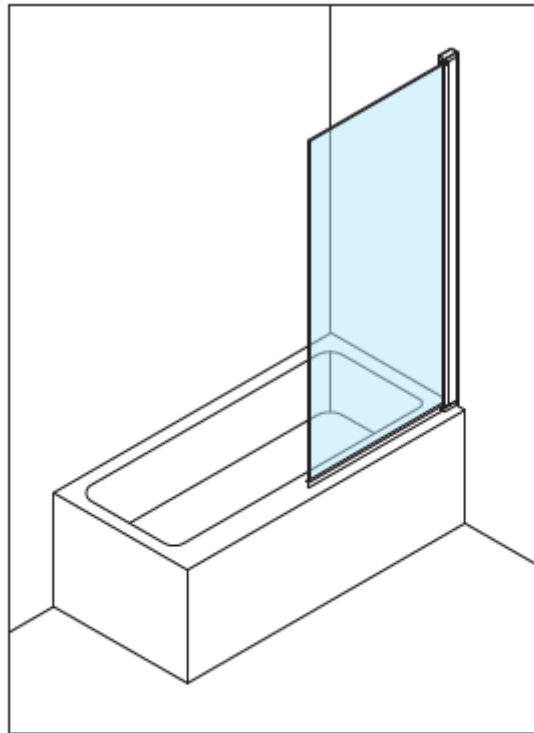

Measurements in millimetres mm

Information updated April 2022

Tel 0345 873 8840

crosswater[™]

CLEAR 6 BATH SCREEN

CABSBC0800

A  M4 *40mm Screw x 3

B  Wall Plug x 3

C  Top Cover x 1

D  Bottom Cover (LH) x 1

E  Bottom Cover (RH) x 1

F  Waterproof Strip x 1

G  Install Block x 1

H  3mm Allen key x 1

Model	x (mm)	y (mm)
CABSSC0800	800-820	1500