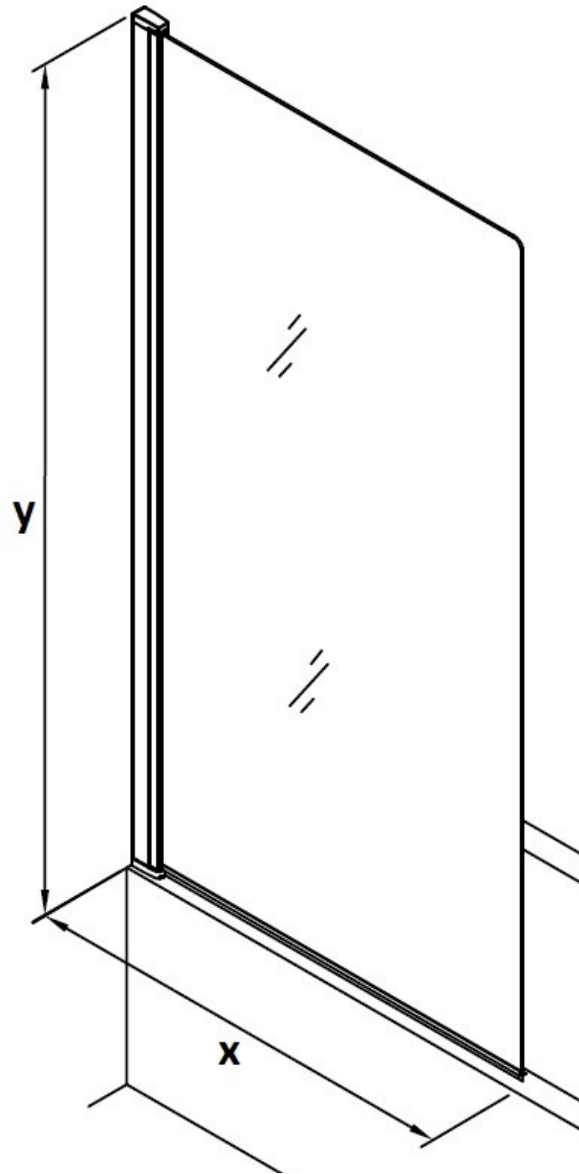

Measurements in millimetres mm

Information updated April 2022

Tel 0345 873 8840

crosswater[™]

CLEAR 6 BATH SCREEN

CABSBC0800

A  M4 *40mm Screw x 3

B  Wall Plug x 3

C  Top Cover x 1

D  Bottom Cover (LH) x 1

E  Bottom Cover (RH) x 1

F  Waterproof Strip x 1

G  Install Block x 1

H  3mm Allen key x 1

Model	x (mm)	y (mm)
CABSSC0800	800-820	1500