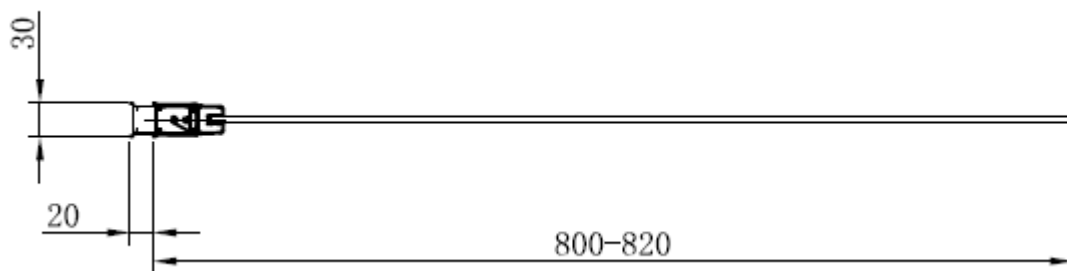

Measurements in millimetres mm

Information updated April 2022

Tel 0345 873 8840

crosswater[™]

CLEAR 6 BATH SCREEN

CABSBC0800

A  M4 *40mm Screw x 3

B  Wall Plug x 3

C  Top Cover x 1

D  Bottom Cover (LH) x 1

E  Bottom Cover (RH) x 1

F  Waterproof Strip x 1

G  Install Block x 1

H  3mm Allen key x 1

Model	x (mm)	y (mm)
CABSSC0800	800-820	1500