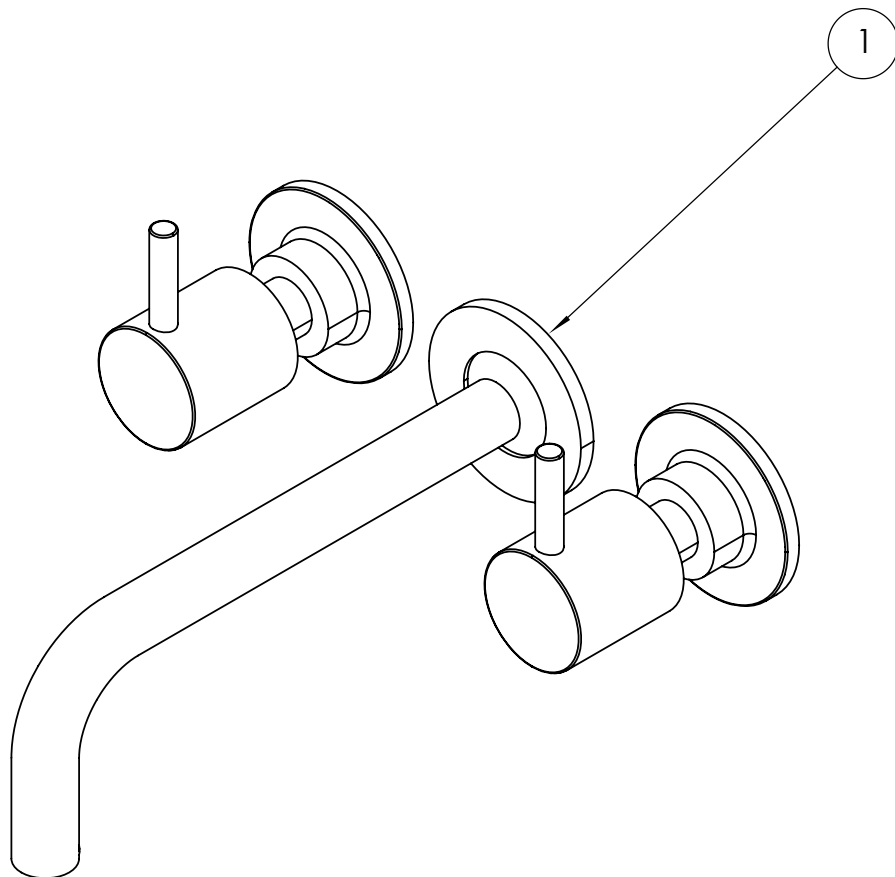

## DESCRIPTION

MPRO Basin 3H Trim Set No Waste Slate

CATEGORY	Brassware
WARRANTY DETAILS	15 Years
COLOUR	Slate
FINISH APPLICATION	PVD
PRIMARY MATERIAL	Brass
INSTALL TYPE	Wall Mounted
PRODUCT WIDTH MM	212
PRODUCT NET WEIGHT KG	0.94
STANDARDS	BS EN 200:2008, BS EN 817:2008

MINIMUM PRESSURE (BAR)	1
MAX WORKING PRESSURE (BAR)	6
NUMBER OF OUTLETS	1
NUMBER OF FUNCTIONS	1
SPOUT PROJECTION	191
SWIVEL SPOUT	No
INLET CONNECTIONS THREAD	G3/4"
FLOW REGULATOR	Aerator
WASTE INCLUDED	No
ANTI-SCALD	No
ENERGY SAVING	No
SHOWER HOSE & HANDSET ARE INCLUDED	No

## TECHNICAL DIMENSIONS

Dimensions in mm unless otherwise specified.

Tolerances (per material type) apply.

## SPARES LIST

Only the parts labelled are available as spares.

NUMBER	PART CODE	DESCRIPTION
1	PRO130BASERINGBZ	PRO130TRIMC spout Brushed Bronze
	PRO130BASERINGT	PRO130TRIMC spout Slate