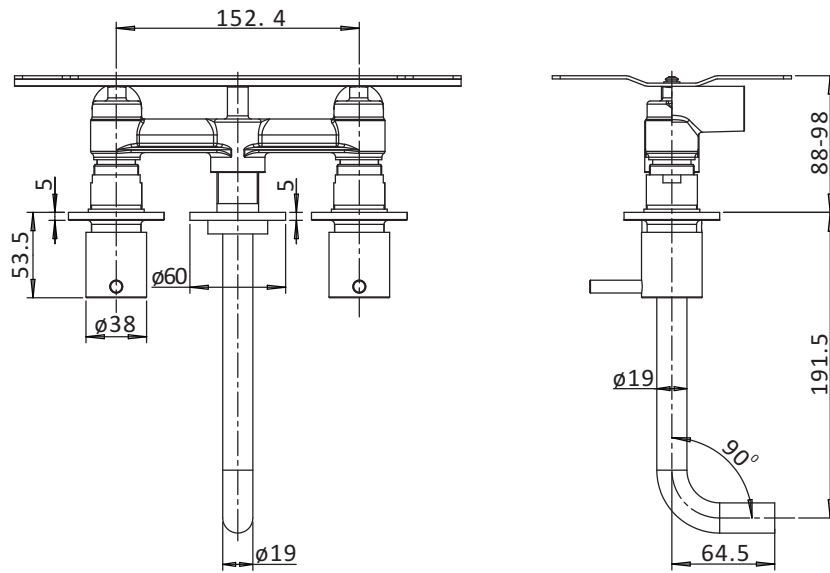

## DESCRIPTION

MPRO Basin 3H Trim Set No Waste Slate

CATEGORY	Brassware
WARRANTY DETAILS	15 Years
COLOUR	Slate
FINISH APPLICATION	PVD
PRIMARY MATERIAL	Brass
INSTALL TYPE	Wall Mounted
PRODUCT WIDTH MM	212
PRODUCT NET WEIGHT KG	0.94
STANDARDS	BS EN 200:2008, BS EN 817:2008

MINIMUM PRESSURE (BAR)	1
MAX WORKING PRESSURE (BAR)	6
NUMBER OF OUTLETS	1
NUMBER OF FUNCTIONS	1
SPOUT PROJECTION	191
SWIVEL SPOUT	No
INLET CONNECTIONS THREAD	G3/4"
FLOW REGULATOR	Aerator
WASTE INCLUDED	No
ANTI-SCALD	No
ENERGY SAVING	No
SHOWER HOSE & HANDSET ARE INCLUDED	No

## TECHNICAL DIMENSIONS

Dimensions in mm unless otherwise specified.

Tolerances (per material type) apply.