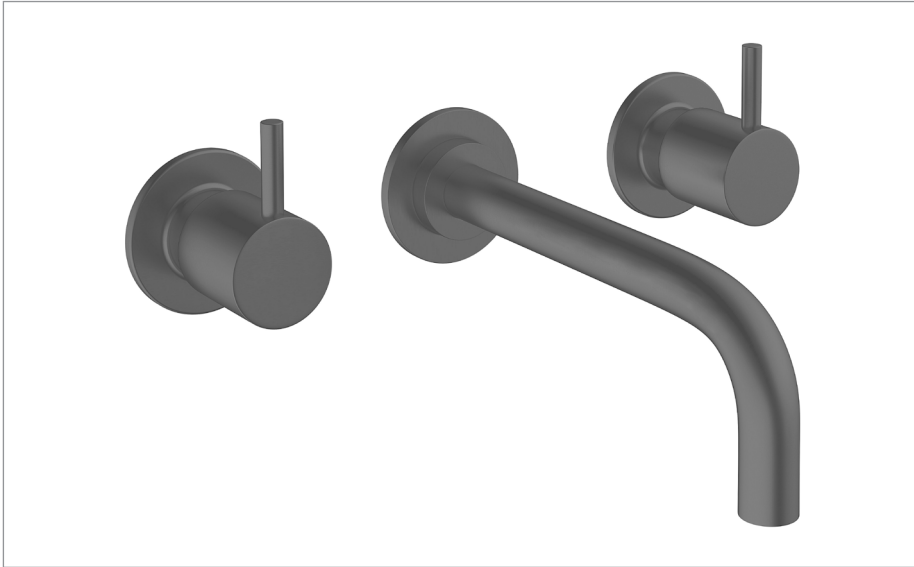

## PRODUCT CODE

PRO130TRIMT

## DESCRIPTION

MPRO Basin 3H Trim Set No Waste Slate

CATEGORY	Brassware
WARRANTY DETAILS	15 Years
COLOUR	Slate
FINISH APPLICATION	PVD
PRIMARY MATERIAL	Brass
INSTALL TYPE	Wall Mounted
PRODUCT WIDTH MM	212
PRODUCT NET WEIGHT KG	0.94
STANDARDS	BS EN 200:2008, BS EN 817:2008