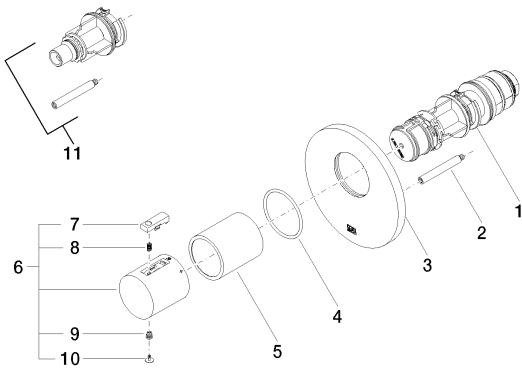

Shower - Tara.

xTOOL Concealed thermostat without volume control 3/4" - polished chrome

Article number: 36 503 979-00

### Spare parts list

No.	Item Number	Name	Quantity used
1	90 15 02 065 00 90	Thermostat cartridge -	1
2	04 31 09 095 00 90	Mounting -	1
3	09 11 02 162-00	Rosette - polished chrome	1
4	09 14 10 049 90	O-Ring -	1
5	09 21 02 112-00	Cover/sleeve - polished chrome	1
6	04 17 33 004 01-00	Handle - polished chrome	1
7	09 21 33 010-00	Diverter - polished chrome	1
8	09 16 02 027 90	Handle -	1
9	09 30 30 136 90	Mounting -	1
10	09 31 20 049-00	Cover - polished chrome	1
11	12 178 970 90	Extension 46 mm -	1