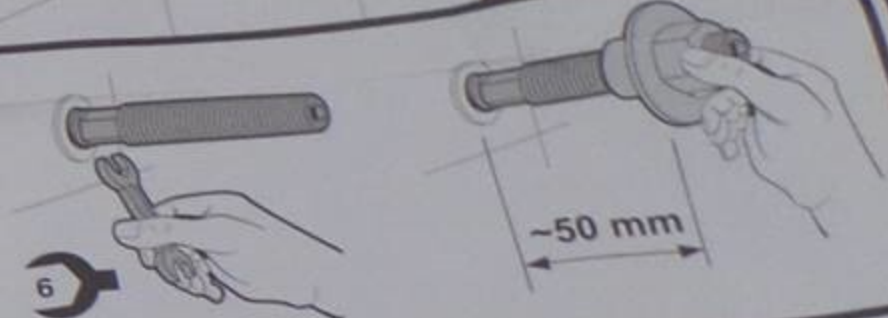

 MEMENTO 5333 xx

 OMNIA architectura 5373 35/36

 COLLECTION Villeroy & Boch 537C35

1 SENTIQUE = 245 mm
MEMENTO = 280 mm
OMNIA arch. = 250 mm
COLLECTION V&B = 250 mm

2

3

4

www.villeroy-boch.com