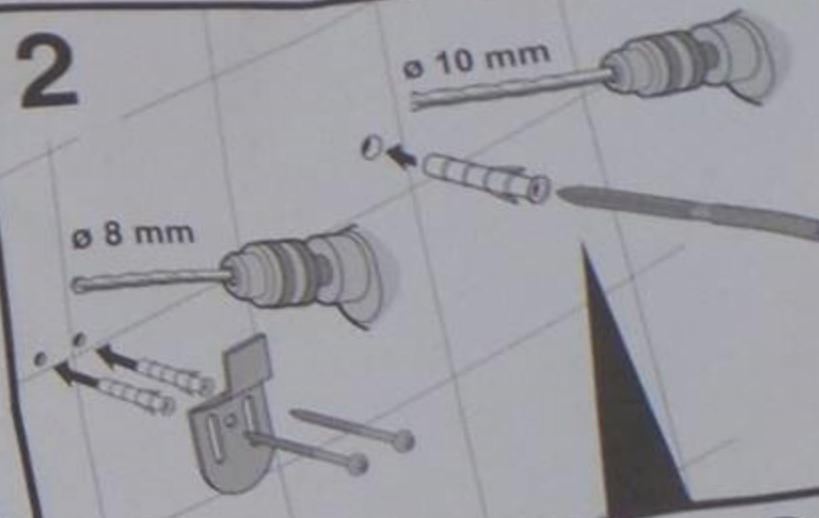

 MEMENTO 5333 xx

 OMNIA architectura 5373 35/36

 COLLECTION Villeroy & Boch 537C35

1 SENTIQUE = 245 mm
MEMENTO = 280 mm
OMNIA arch. = 250 mm
COLLECTION V&B = 250 mm

2

3

4

www.villeroy-boch.com