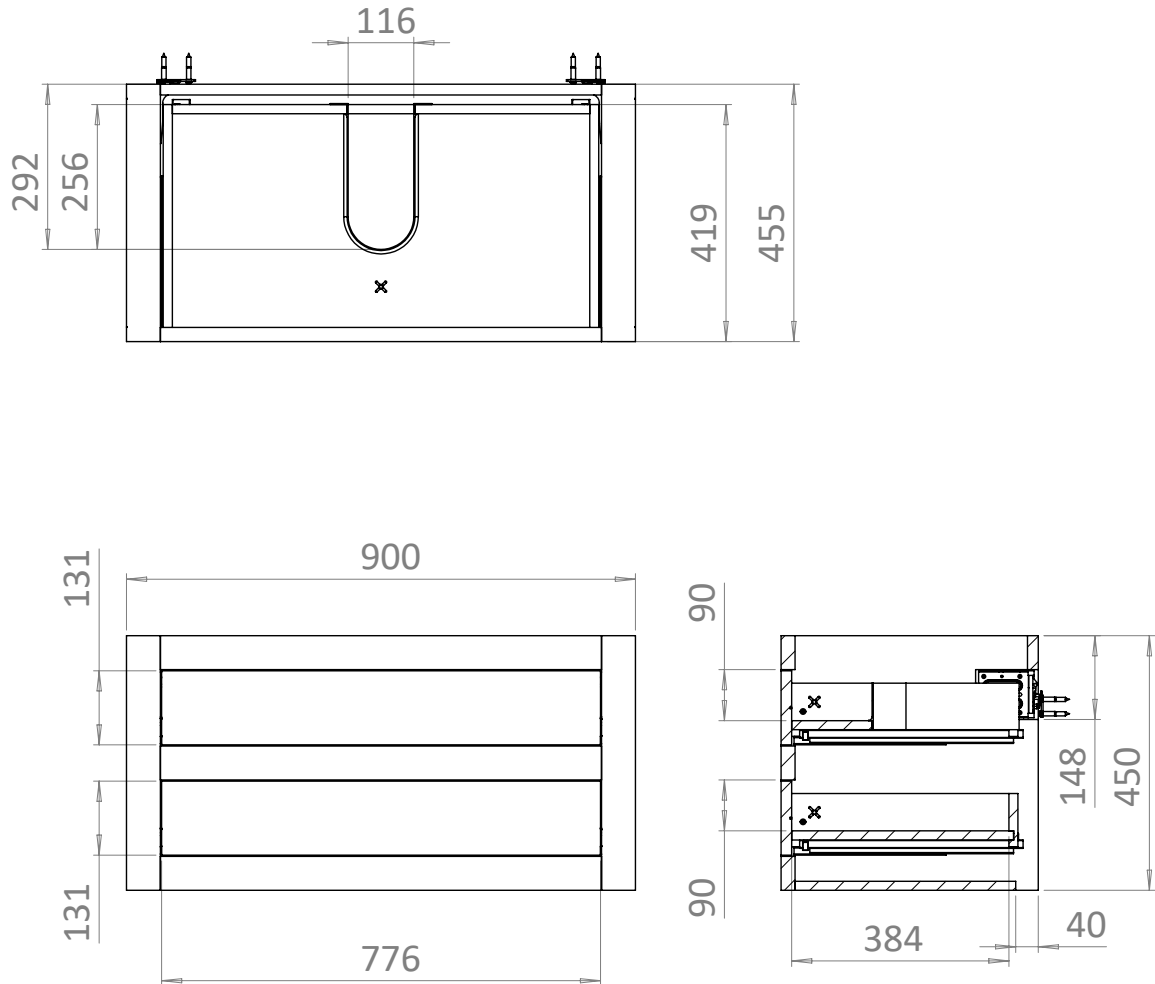

PRODUCT DATA SHEET

PRODUCT CODE
CV9000SGR

RANGE
CANVASS

DESCRIPTION
Basin Unit 900mm Sage Green

COLOUR	Sage Green
COLOUR CODE/ REFERENCE	Crosswater Exclusive
MATERIAL	16 and 18mm MDF Solvent Free Acrylic Lacquer
STANDARDS	EN 13986 EN 14749
INSTALLATION TYPE	Floor Standing with Legs or Wall Hung
DRAWER BOX	Self Coloured to Carcass Concealed Runners
DRAWER RUNNERS	Emuca Silver - Soft Close, Pull to Open
DRAWER EXTENSION	Full Extension
DRAWER ADJUSTMENT	3 Way
DRAWER CAPACITY	30kg
WALL HANGERS	ITALIANA FERRAMENTA Libra 11 With Safety Lock - Factory Fitted Load Capacity 200kg Per Pair On A Solid Wall 3 Way Adjustment
ADJUSTABLE FEET	Yes
WARRANTY	10 Years

TECHNICAL DIMENSIONS

Dimensions in mm unless otherwise specified.

Tolerances (per material type) apply.

V10522

SPARES DIAGRAM

NUMBER	PART CODE	DESCRIPTION
1	DF_CV9000WG	Canvass Drawer Front - Gloss White
	DF_CV9000IB	Canvass Drawer Front - Indigo Blue
	DF_CV9000SG	Canvass Drawer Front - Storm Grey
	DF_CV9000SGR	Canvass Drawer Front - Sage Green
2	RUNNERSCANVASS	Set of Drawer Runners x2 Canvass Depth 370mm
3	WBRACKETSCANVASS	Wall Brackets x2 Canvass
4	LEGISNTALL_CANVASS	Canvass Leg Install kit