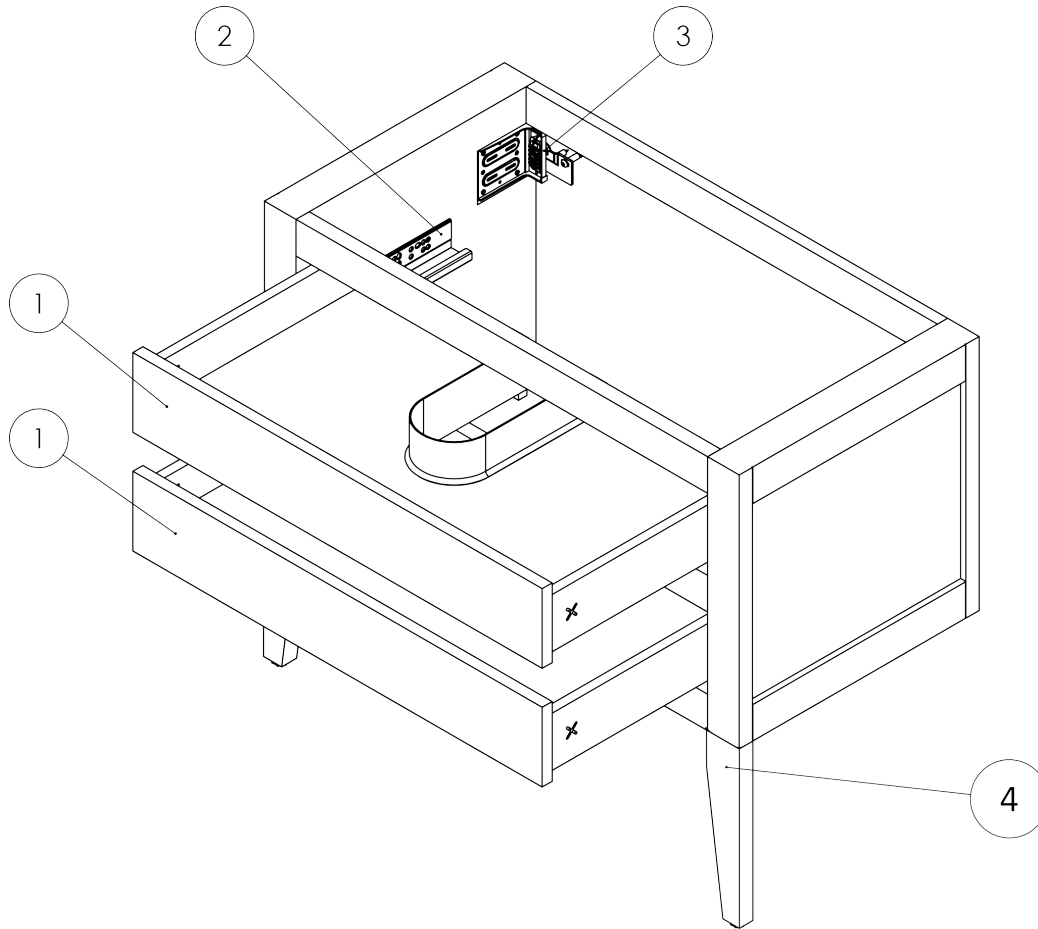

PRODUCT DATA SHEET

PRODUCT CODE
CV9000SGR

RANGE
CANVASS

DESCRIPTION
Basin Unit 900mm Sage Green

COLOUR	Sage Green
COLOUR CODE/ REFERENCE	Crosswater Exclusive
MATERIAL	16 and 18mm MDF Solvent Free Acrylic Lacquer
STANDARDS	EN 13986 EN 14749
INSTALLATION TYPE	Floor Standing with Legs or Wall Hung
DRAWER BOX	Self Coloured to Carcass Concealed Runners
DRAWER RUNNERS	Emuca Silver - Soft Close, Pull to Open
DRAWER EXTENSION	Full Extension
DRAWER ADJUSTMENT	3 Way
DRAWER CAPACITY	30kg
WALL HANGERS	ITALIANA FERRAMENTA Libra 11 With Safety Lock - Factory Fitted Load Capacity 200kg Per Pair On A Solid Wall 3 Way Adjustment
ADJUSTABLE FEET	Yes
WARRANTY	10 Years

TECHNICAL DIMENSIONS

Dimensions in mm unless otherwise specified.

Tolerances (per material type) apply.

V10522

SPARES DIAGRAM

NUMBER	PART CODE	DESCRIPTION
1	DF_CV9000WG	Canvass Drawer Front - Gloss White
	DF_CV9000IB	Canvass Drawer Front - Indigo Blue
	DF_CV9000SG	Canvass Drawer Front - Storm Grey
	DF_CV9000SGR	Canvass Drawer Front - Sage Green
2	RUNNERSCANVASS	Set of Drawer Runners x2 Canvass Depth 370mm
3	WBRACKETSCANVASS	Wall Brackets x2 Canvass
4	LEGISNTALL_CANVASS	Canvass Leg Install kit