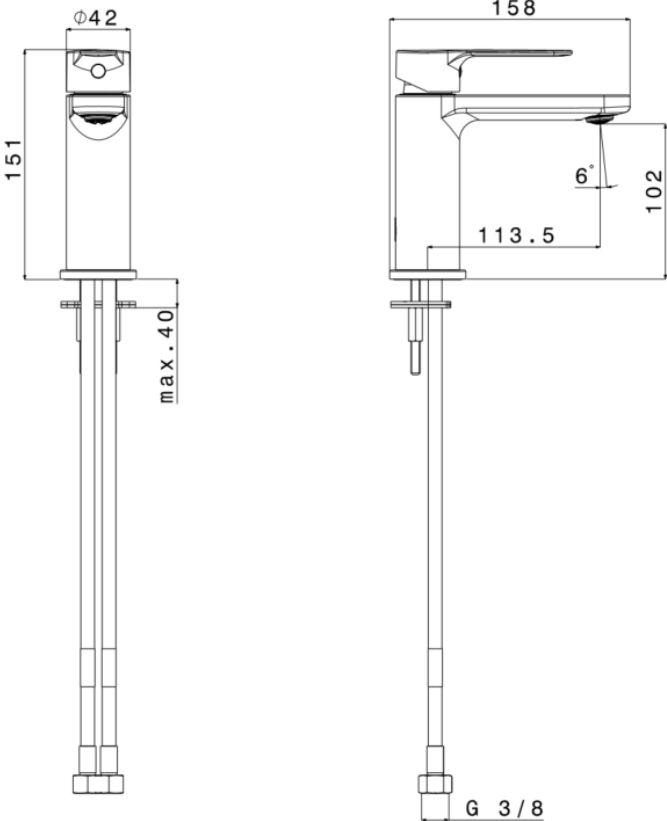

PICTURE:

DIMENSIONS:

Type of mixer	Single-lever basin mixer without waste
Finish	Chrome
Material	Brass
Output Pressure 3 bar	7,4 l/min. Full 14,7 l/min
Pop-up waste	No
Type of spout	Fixed spout, 113.5 mm long
Type of aerator	Water saving
Type of connection	Flexibles – G 3/8"
Type of cartridge	Ceramic – 2-stage operation, water saving
Handle	Metal, easy handle
Tap hole Ø	Ø 35 mm
Fixation	1 hole
Certificate	NF, ACS
Weight	1.33 kg
Warranty	5 years
Extra	Flexibles included