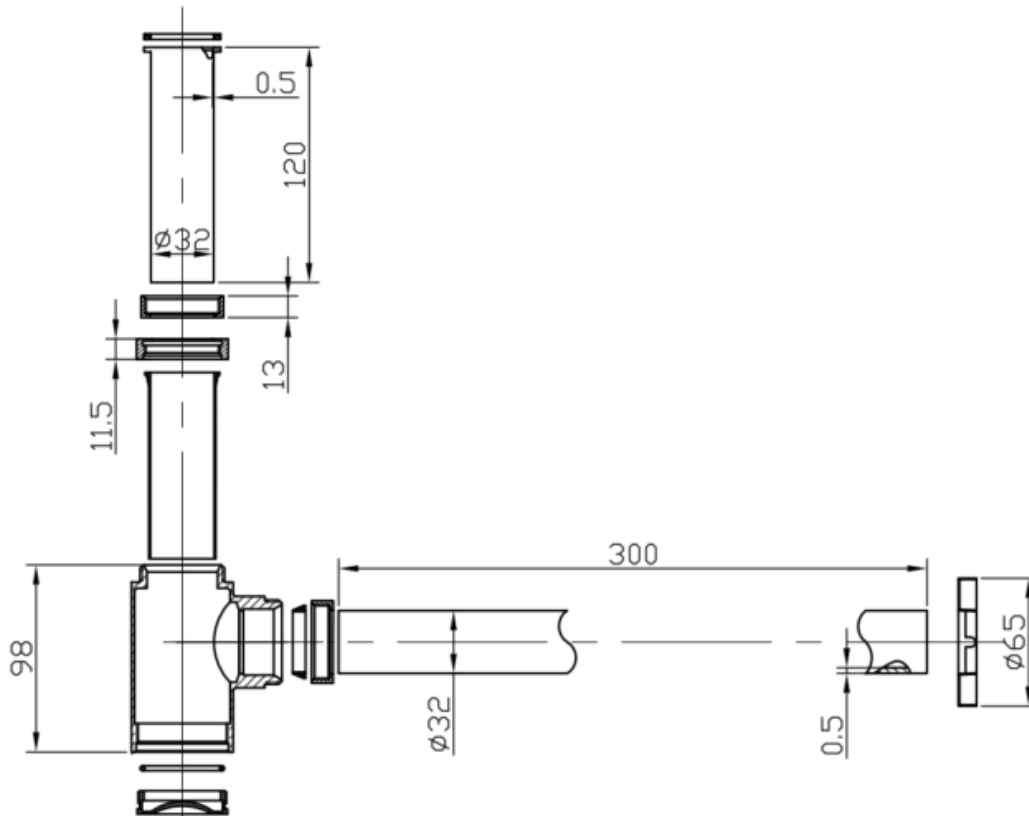

DESIGN SIPHON – 5/4" X D 32 MM

SKU 130955

PHOTO

DIMENSIONS:

DESIGN SIPHON – 5/4" X D 32 MM

SKU 130955

<b>Application</b>	For bidets
<b>Characteristics</b>	Waste with bottle trap short/round With evacuation tube With rosette D 65 mm
<b>Material</b>	Brass, chrome finish
<b>Dimensions</b>	1 1/4" x D 32 mm
<b>Inlet</b>	H 98 – 144.5 mm x 1 1/4"
<b>Exit</b>	Horizontal L 300 mm x D 32 mm
<b>Water lock</b>	58 mm
<b>Flow rate</b>	≥27 l/m
<b>Drain plug</b>	Without plug
<b>Certificate</b>	Product complies with European standards EN 274
<b>Net weight</b>	0.65 kg
<b>Warranty</b>	5 years