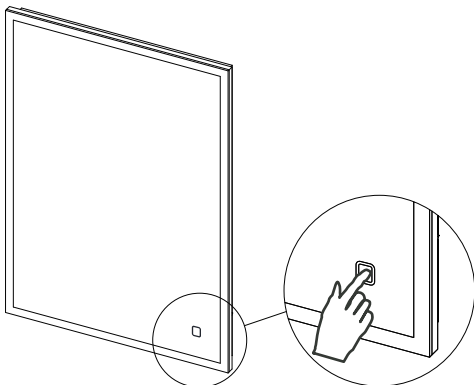

# MONTAGE INSTRUCTIES

1

2

3

4

5

Press the icon shortly  to control on/off the lighting and heating pad.

Press and hold the icon  to change the colour temperature/dimmer.