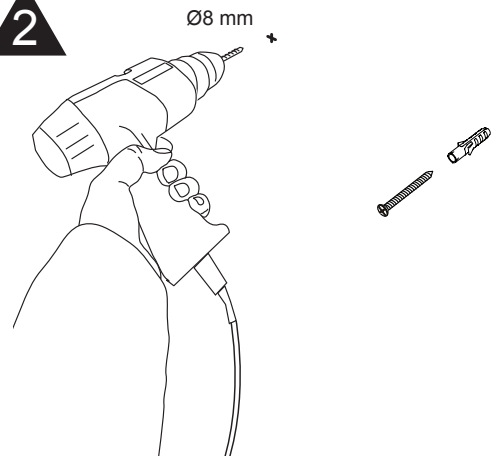

# MONTAGE INSTRUCTIES

1

2

3

4

5

Press the icon shortly  to control on/off the lighting and heating pad.

Press and hold the icon  to change the colour temperature/dimmer.