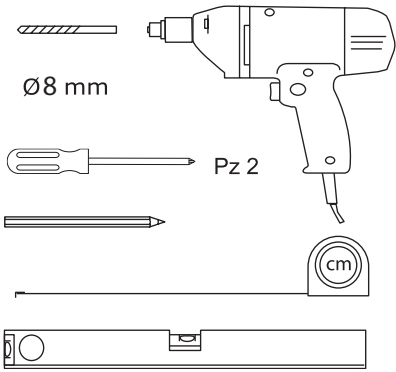

# MONTAGE INSTRUCTIES

1

2

3

4

5

Press the icon shortly  to control on/off the lighting and heating pad.

Press and hold the icon  to change the colour temperature/dimmer.