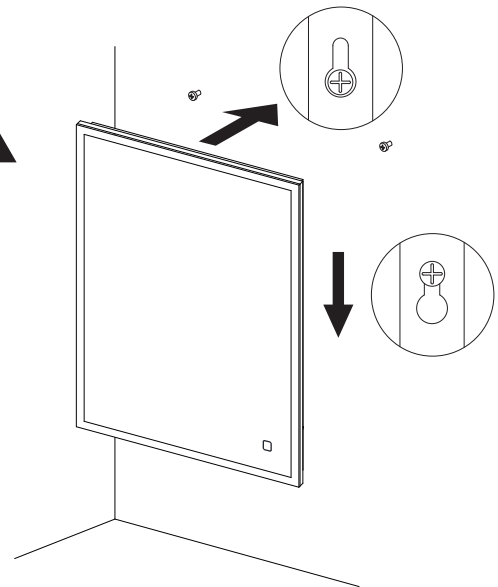

# MONTAGE INSTRUCTIES

1

2

3

4

5

Press the icon shortly  to control on/off the lighting and heating pad.

Press and hold the icon  to change the colour temperature/dimmer.