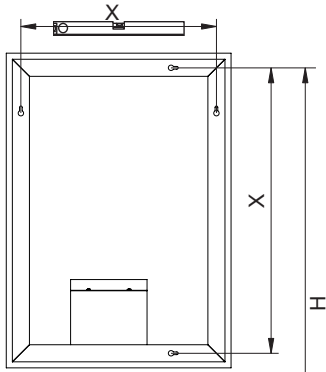

# MONTAGE INSTRUCTIES

1

2

3

4

5

Press the icon shortly  to control on/off the lighting and heating pad.

Press and hold the icon  to change the colour temperature/dimmer.