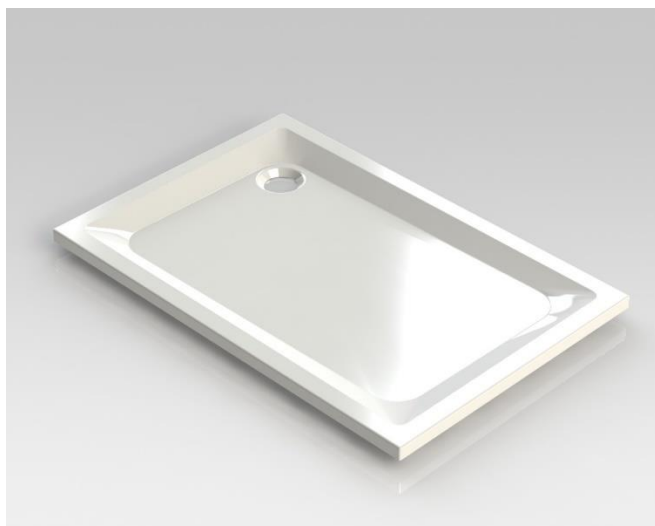

HORUS – SHOWER TRAY – 1200 X 1000 X 45 MM

SKU 122122

DIMENSIONS: Length: 1200 mm
 Width: 1000 mm
 Height: 45-60 mm

Shower tray	Rectangular
Material	Acrylic
Thickness	4 mm
Colour	White high gloss
Feet	Not included
Drainage	Not included
Drain Ø	Diameter 90 mm
Certified	In accordance with EU standards
Weight	15 kg
Warranty	5 years
Extra	Option: - feet: sku 118005 - standard siphon: sku 130133