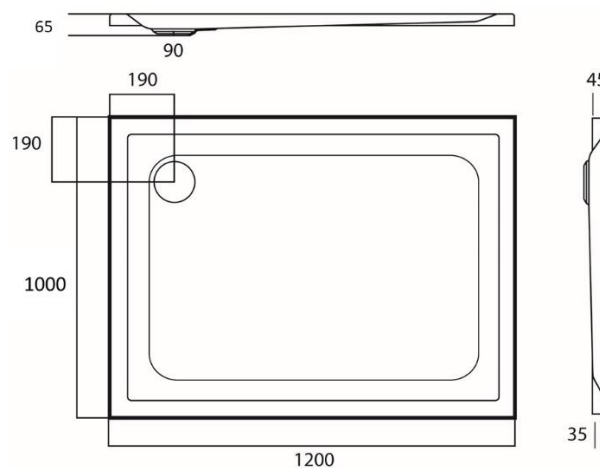

HORUS – SHOWER TRAY – 1200 X 1000 X 45 MM

SKU 122122

DIMENSIONS: Length: 1200 mm
 Width: 1000 mm
 Height: 45-60 mm

Shower tray	Rectangular
Material	Acrylic
Thickness	4 mm
Colour	White high gloss
Feet	Not included
Drainage	Not included
Drain Ø	Diameter 90 mm
Certified	In accordance with EU standards
Weight	15 kg
Warranty	5 years
Extra	Option: - feet: sku 118005 - standard siphon: sku 130133