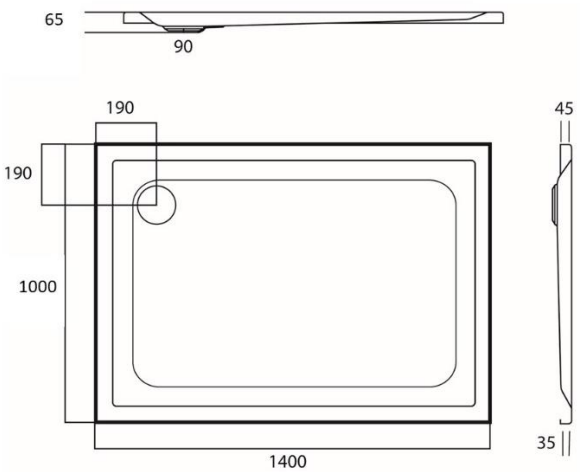

HORUS – SHOWER TRAY – 1400 X 1000 X 45 MM

SKU 122123

DIMENSIONS: Length: 1400 mm
 Width: 1000 mm
 Height: 45-60 mm

Shower tray	Rectangular
Material	Acrylic
Thickness	4 mm
Colour	White high gloss
Feet	Not included
Drainage	Not included
Drain Ø	Diameter 90 mm
Certified	In accordance with EU standards
Weight	19 kg
Warranty	5 years
Extra	Option: - feet: sku 118005 - standard siphon: sku 130133