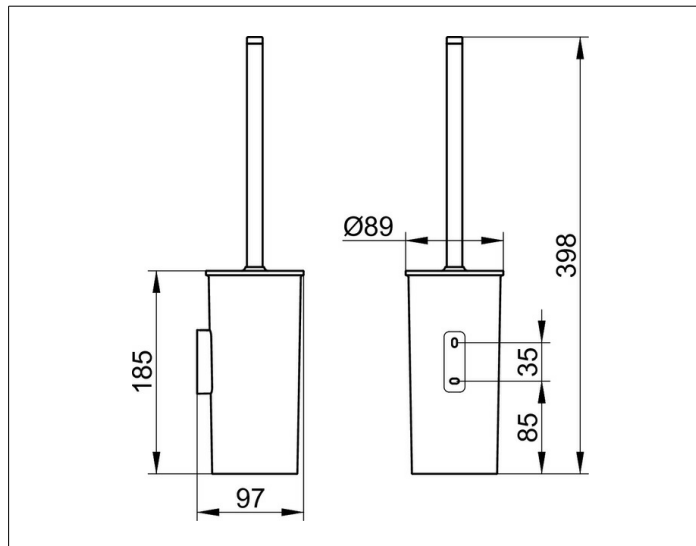

Collection Moll

12764010100 Toiletborstelgarnituur

PRODUCT

TEKENING

PRODUCTKENMERKEN

compleet met ondoorzichtig inzetstuk van kunststof,  
borstel met handvat en deksel, reserveborstelkop

ROMP

verchromd/wit

SPECIFICATIES

KEUCO COLLECTION MOLL toilet brush set 12764010100

Toilet brush set in an esthetic design with slightly rounded edges, with lid,  
wall mounted model,  
synthetic insert, mat, white, brush with lid, white, with chrome-plated handle  
and spare brush  
head, white,

Total height 15-11/16", diameter 3-1/2", Projection 3-13/16"

The toilet brush set is fitted with 2 hidden fixing points incl. corrosion-free  
mounting material