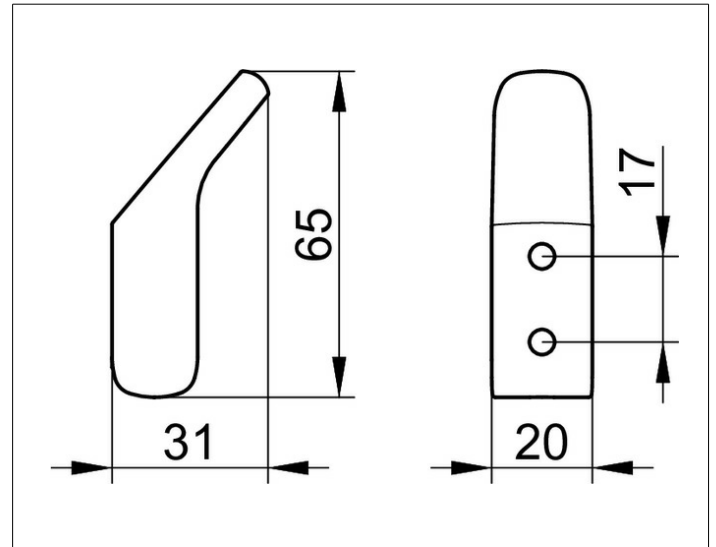

Collection Moll

12715010000 Towel hook

PRODUCT

DRAWING

SURFACE

chrome-plated

SPECIFICATIONS

KEUCO COLLECTION MOLL towel hook 12715010000

Chrome-plated towel hook in an esthetic design with slightly rounded edges, Rectangular base, rectangular supporting area, hook head rounded edges, Easy to clean

Projection 31 mm, Width 20 mm, Total height 65 mm

The towel hook is fitted with 2 hidden fixing points, incl. corrosion-free material