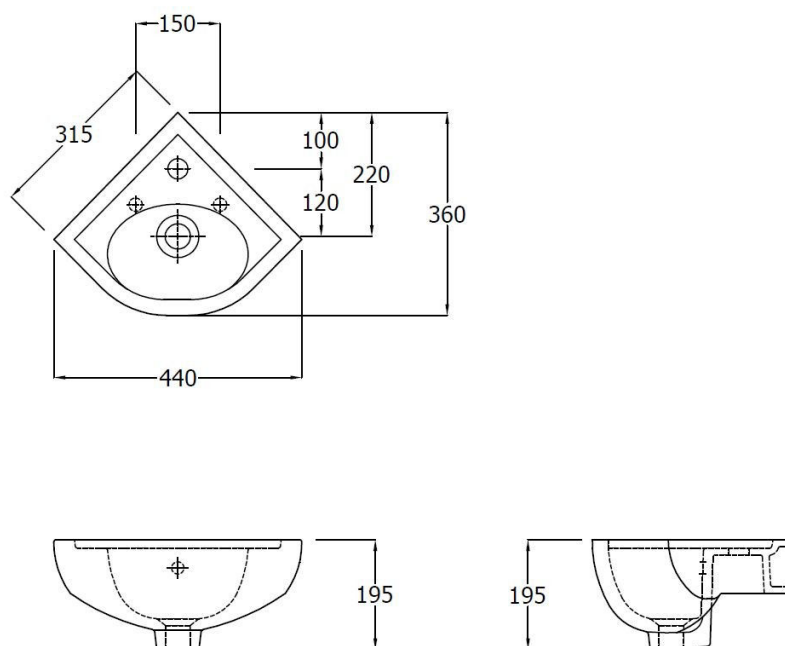

**STAR – CORNER HAND WASHBASIN**

**SKU 018389**

**PICTURE**

**DIMENSIONS**

<b>Type of washbasin</b>	Corner hand washbasin
<b>Number of basin(s)</b>	1
<b>Material</b>	Porcelain
<b>Colour</b>	White
<b>Finishing</b>	Brilliant
<b>Mounting</b>	Wall-mounted
<b>With integrated overflow</b>	Yes
<b>Diameter of integrated overflow</b>	25 mm
<b>With integrated tap hole</b>	Yes
<b>Diameter of tap hole</b>	35 mm
<b>With siphon hole</b>	Yes
<b>Diameter of siphon hole</b>	45 mm
<b>Weight</b>	6.30 kg
<b>Warranty</b>	5 years
<b>Extras</b>	/
<b>With fixation set</b>	Yes