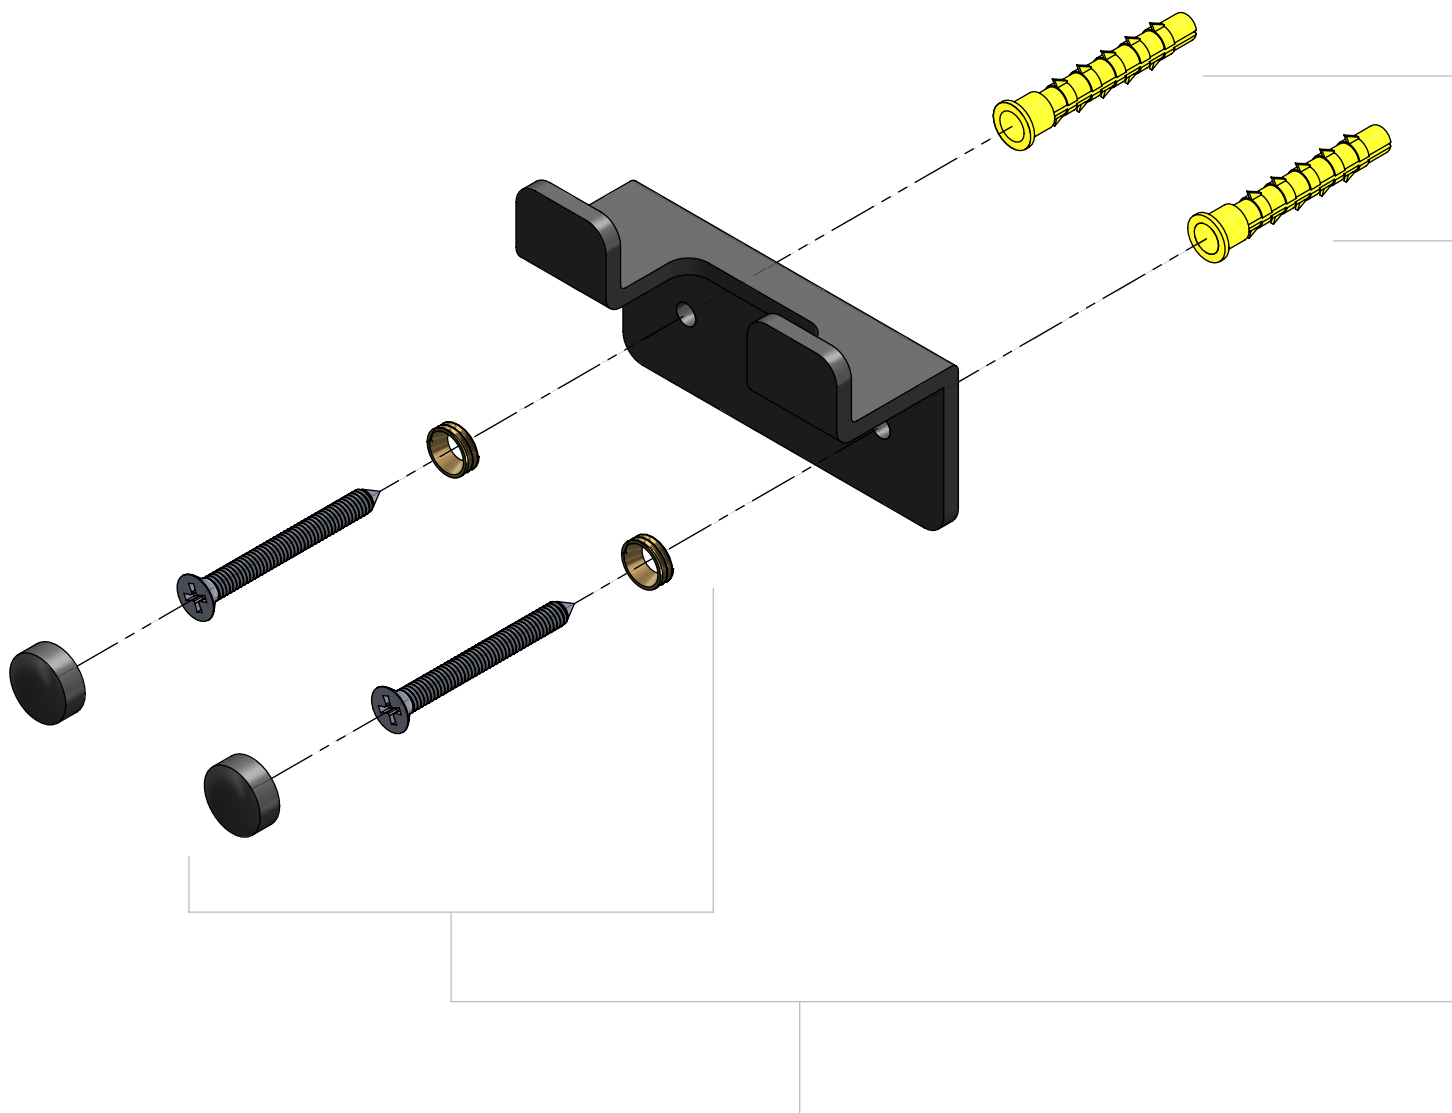

# Fold - towel hook

Gun metal brushed PVD, double

**clou**

CL/09.04066.84

Spare parts

CL/1051.9100.84