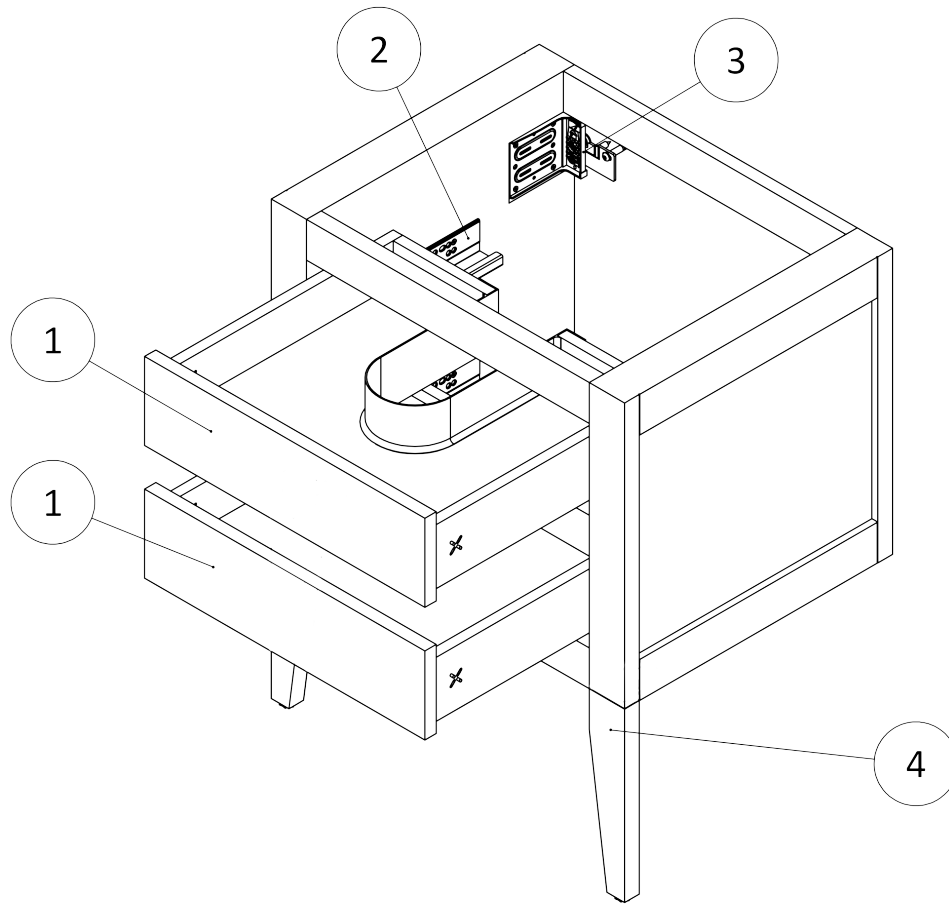

# PRODUCT DATA SHEET

PRODUCT CODE

CV6000WG

RANGE

CANVASS

DESCRIPTION

Basin Unit 600mm White Gloss

COLOUR	White Gloss
COLOUR CODE/ REFERENCE	RAL9010
MATERIAL	16 and 18mm MDF Solvent Free Acrylic Lacquer
STANDARDS	EN 13986 EN 14749
INSTALLATION TYPE	Floor Standing with Legs or Wall Hung
DRAWER BOX	Self Coloured to Carcass Concealed Runners
DRAWER RUNNERS	Emuca Silver - Soft Close, Pull to Open
DRAWER EXTENSION	Full Extension
DRAWER ADJUSTMENT	3 Way
DRAWER CAPACITY	30kg
WALL HANGERS	ITALIANA FERRAMENTA Libra 11 With Safety Lock - Factory Fitted Load Capacity 200kg Per Pair On A Solid Wall 3 Way Adjustment
ADJUSTABLE FEET	Yes
WARRANTY	10 Years

## TECHNICAL DIMENSIONS

Dimensions in mm unless otherwise specified.

Tolerances (per material type) apply.

V10522

**SPARES DIAGRAM**

NUMBER	PART CODE	DESCRIPTION
1	DF_CV6000WG	Canvass Drawer Front - Gloss White
	DF_CV6000IB	Canvass Drawer Front - Indigo Blue
	DF_CV6000SG	Canvass Drawer Front - Storm Grey
	DF_CV6000SGR	Canvass Drawer Front - Sage Green
2	RUNNERSCANVASS	Set of Drawer Runners x2 Canvass Depth 455mm
3	WBRACKETSCANVASS	Wall Brackets x2 Canvass
4	LEGISNTALL_CANVASS	Canvass Leg Install kit