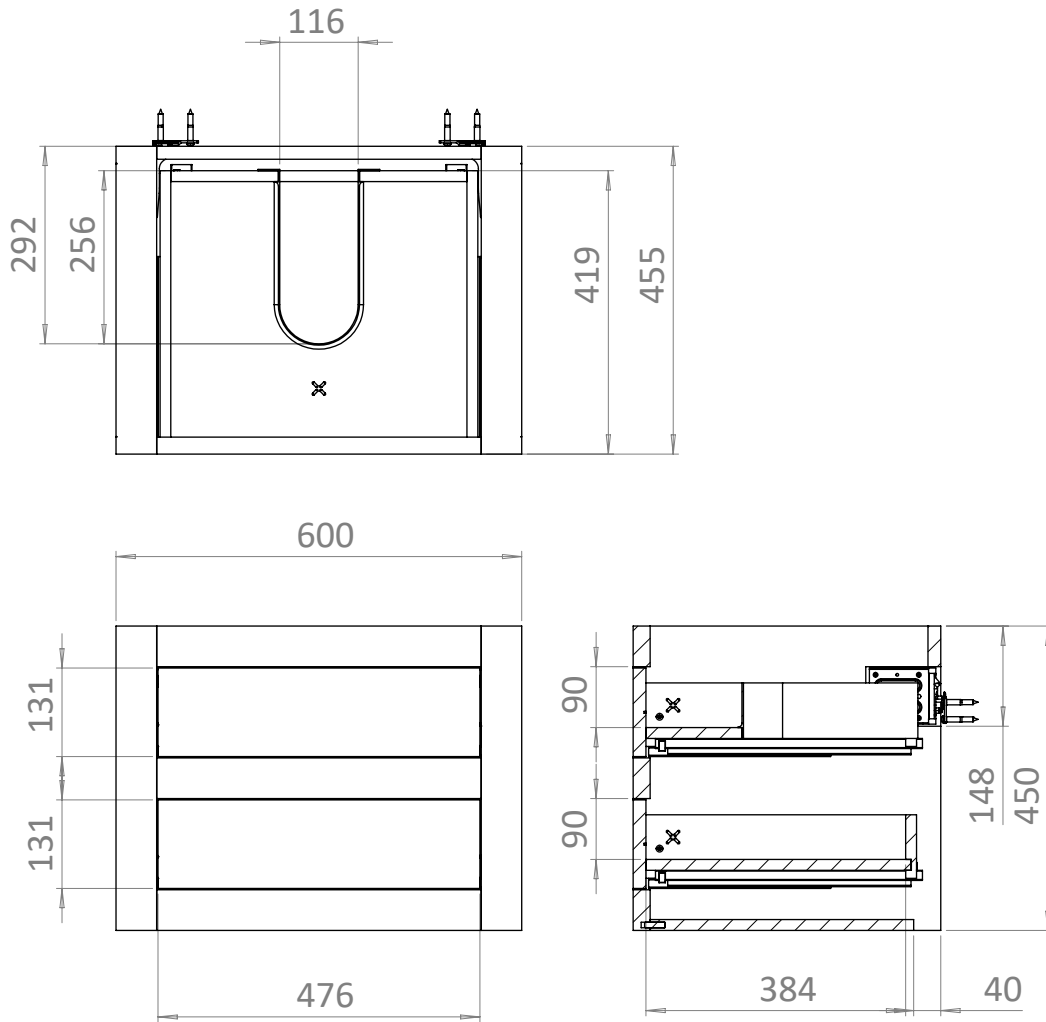

# PRODUCT DATA SHEET

PRODUCT CODE

CV6000WG

RANGE

CANVASS

DESCRIPTION

Basin Unit 600mm White Gloss

COLOUR	White Gloss
COLOUR CODE/ REFERENCE	RAL9010
MATERIAL	16 and 18mm MDF Solvent Free Acrylic Lacquer
STANDARDS	EN 13986 EN 14749
INSTALLATION TYPE	Floor Standing with Legs or Wall Hung
DRAWER BOX	Self Coloured to Carcass Concealed Runners
DRAWER RUNNERS	Emuca Silver - Soft Close, Pull to Open
DRAWER EXTENSION	Full Extension
DRAWER ADJUSTMENT	3 Way
DRAWER CAPACITY	30kg
WALL HANGERS	ITALIANA FERRAMENTA Libra 11 With Safety Lock - Factory Fitted Load Capacity 200kg Per Pair On A Solid Wall 3 Way Adjustment
ADJUSTABLE FEET	Yes
WARRANTY	10 Years

## TECHNICAL DIMENSIONS

Dimensions in mm unless otherwise specified.

Tolerances (per material type) apply.

V10522

**SPARES DIAGRAM**

NUMBER	PART CODE	DESCRIPTION
1	DF_CV6000WG	Canvass Drawer Front - Gloss White
	DF_CV6000IB	Canvass Drawer Front - Indigo Blue
	DF_CV6000SG	Canvass Drawer Front - Storm Grey
	DF_CV6000SGR	Canvass Drawer Front - Sage Green
2	RUNNERSCANVASS	Set of Drawer Runners x2 Canvass Depth 455mm
3	WBRACKETSCANVASS	Wall Brackets x2 Canvass
4	LEGISNTALL_CANVASS	Canvass Leg Install kit