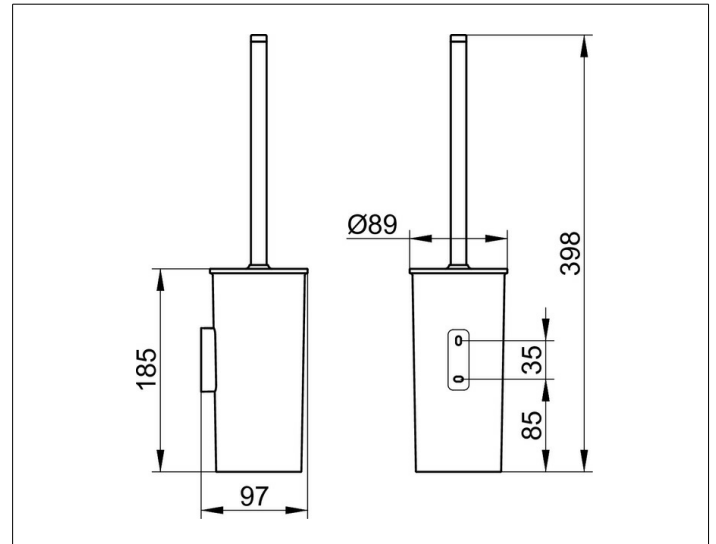

**Collection Moll**

**12764010100 Toilet brush set**

**PRODUCT**

**DRAWING**

**PRODUCT ATTRIBUTES**

complete with opaque synthetic insert, brush with handle and lid, spare brush head

**SURFACE**

chrome-plated/white

**SPECIFICATIONS**

KEUCO COLLECTION MOLL toilet brush set 12764010100

Toilet brush set in an esthetic design with slightly rounded edges, with lid, wall mounted model, synthetic insert, mat, white, brush with lid, white, with chrome-plated handle and spare brush head, white,

Total height 398 mm, diameter 89 mm, Projection 98 mm

The toilet brush set is fitted with 2 hidden fixing points incl. corrosion-free mounting material