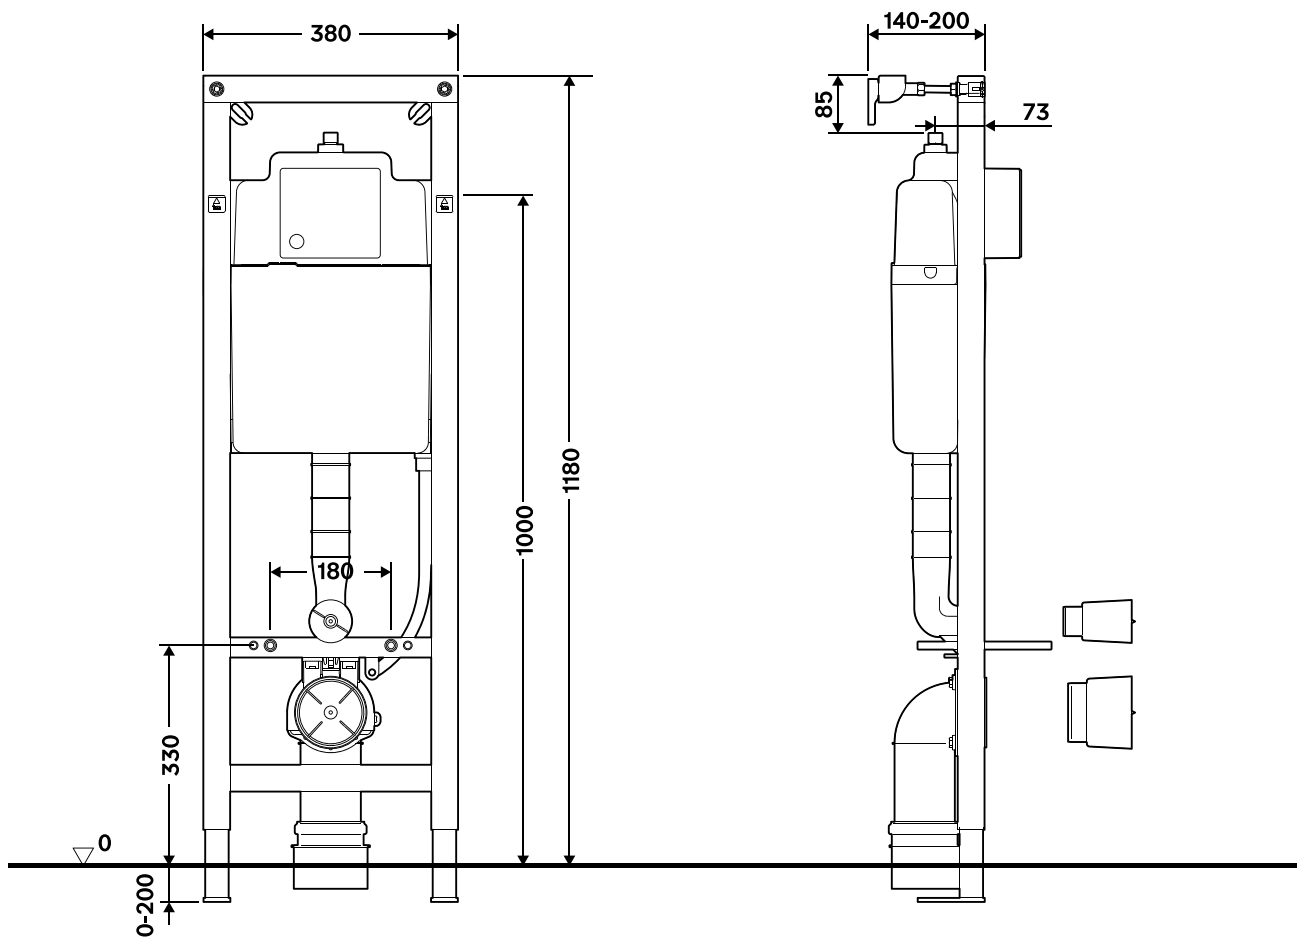

WISA x IPEE toilet frame

XS FRONT 118cm

8050452734

We reserve the right to make technical improvements and enhance the appearance of the products shown.
Technische Verbesserungen und optische Veränderungen an den abgebildeten Produkten behalten wir uns vor.
Nous nous réservons le droit d'apporter des améliorations techniques et de modifier l'apparence visuelle des produits présentés.
Technische verbeteringen en optische wijzigingen ten opzichte van de afgebeelde producten voorbehouden.
Con riserva di apportare modifiche tecniche.
Nos reservamos el derecho de realizar modificaciones técnicas y de aspecto de los productos representados.
Reservamo-nos o direito de efectuar melhorias técnicas e alterações visuais que beneficiem os produtos apresentados.