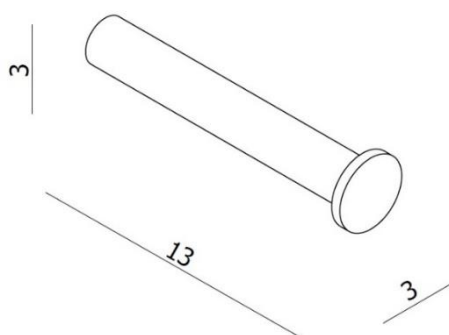

**TILDE – SPARE TOILET ROLL HOLDER**

**SKU 215592**

**DIMENSIONS:**

**Length: 130 mm**

**Width: 30 mm**

**Depth: 30 mm**

<b>Material</b>	<b>Brass</b>
<b>Colour</b>	<b>Brushed satin nickel</b>
<b>Fixing</b>	<b>Wall mounted</b>
<b>Characteristics</b>	<b>Fixation set included</b>