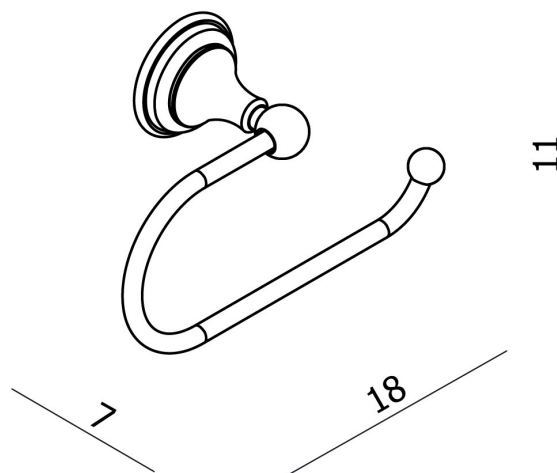

**ORLA – TOILET ROLL HOLDER**

**SKU 215510**

- Dimension:** Length: 180 mm  
Height: 110 mm  
Depth: 70 mm
- Material:** Brass
- Colour:** Chrome
- Fixing:** Wall mounted
- Characteristics:** – Fixing set included  
– Without lid