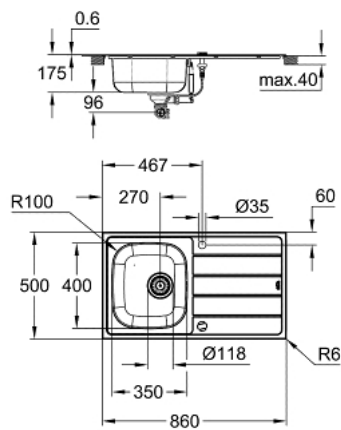

31 562 SD1 K200 KITCHEN SINK AND TAP BUNDLE

PRODUCT DESCRIPTION

- Consisting of:
- K200 stainless steel sink with drainer (31 552 SD1)
- Bau Edge single lever sink mixer (31 367 001)
- high spout
- monobloc installation
- **GROHE StarLight** chrome finish
- GROHE Longlife 28 mm ceramic cartridge
- GROHE Zero separated inner water ways - lead and nickel free
- mousseur
- swivel tubular spout
- swivel area 360°
- flexible connection hoses
- outer radius: R6 (topmount), inner bowl radius: R100
- **GROHE FastFixation Plus** ultra fast and simple installation - no tools needed
- optional push to open excenter (40 986 SD0)
- amount of fasteners included (top mount): 14

31 562 SD1 K200 KITCHEN SINK AND TAP BUNDLE

SPARE PARTS

1: Plug (Order-nr. 42588SD0)

2: Turning handle (Order-nr. 42587SD0)