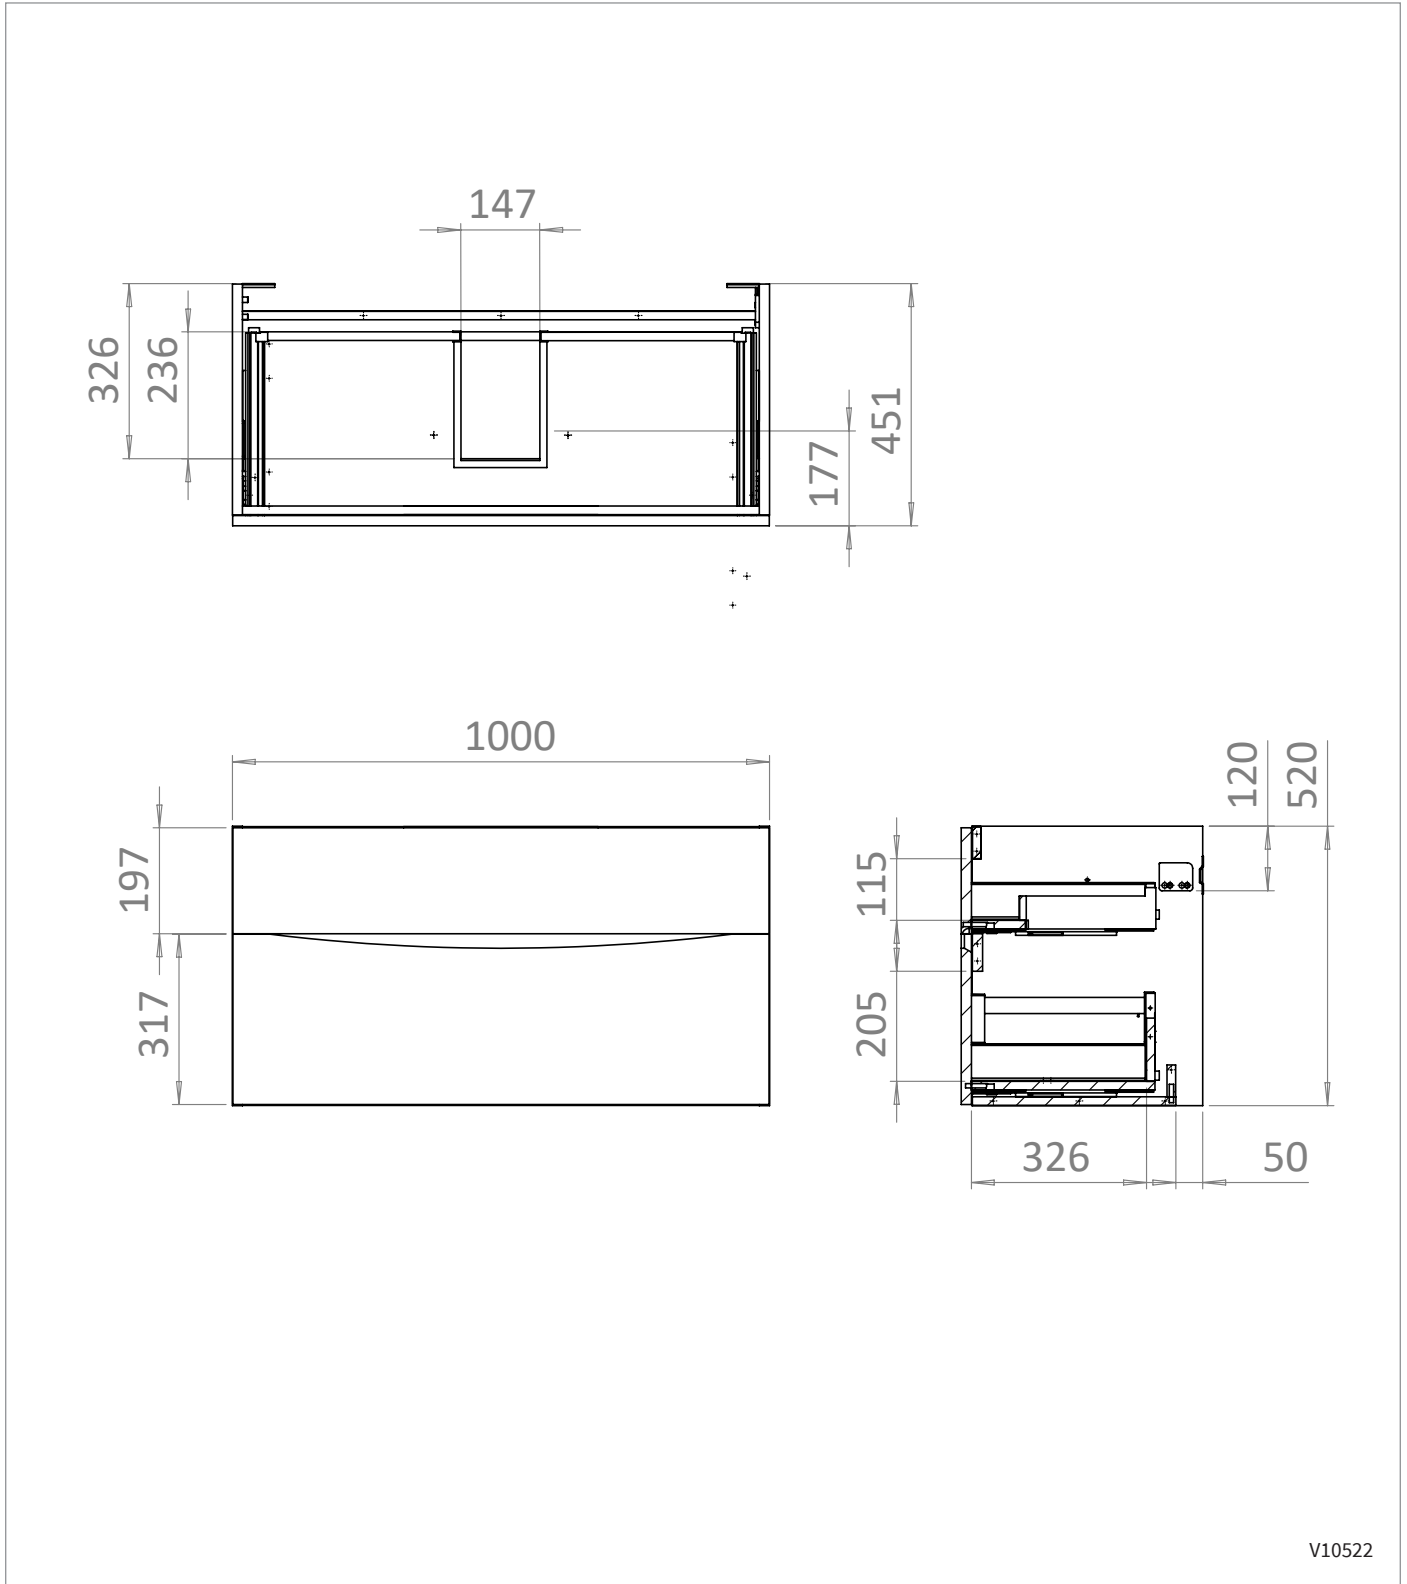

PRODUCT DATA SHEET

PRODUCT CODE

GL1000DWG+

RANGE

GLIDE II

DESCRIPTION

Basin Unit 1000mm White Gloss

| | |
|------------------------|-------------------------------------------------------------------------------------------------------------|
| COLOUR | White Gloss |
| COLOUR CODE/ REFERENCE | Crosswater Exclusive |
| MATERIAL | 16mm and 18mm MDF/MFC |
| STANDARDS | EN 13986 EN 14749 |
| INSTALLATION TYPE | Wall-Mounted |
| DRAWER BOX | Textured Aluminium Anthracite Finish Concealed Runners |
| DRAWER RUNNERS | GRASS DWP XP - Soft Close, Pull to open |
| DRAWER EXTENSION | Full Extension |
| DRAWER ADJUSTMENT | 4 Way |
| DRAWER CAPACITY | 40kg |
| WALL HANGERS | CAMAR with Safety Lock - Factory Fitted 120kg Load Capacity Per Pair On A Solid Wall 3 Way Adjustment |
| ADJUSTABLE FEET | No |
| WEIGHT | 36.66kg |
| WARRANTY | 10 Years |

TECHNICAL DIMENSIONS

Dimensions in mm unless otherwise specified.

Tolerances (per material type) apply.

V10522

SPARES DIAGRAM

Only the parts labelled are available as spares.

V10522

SPARES DIAGRAM