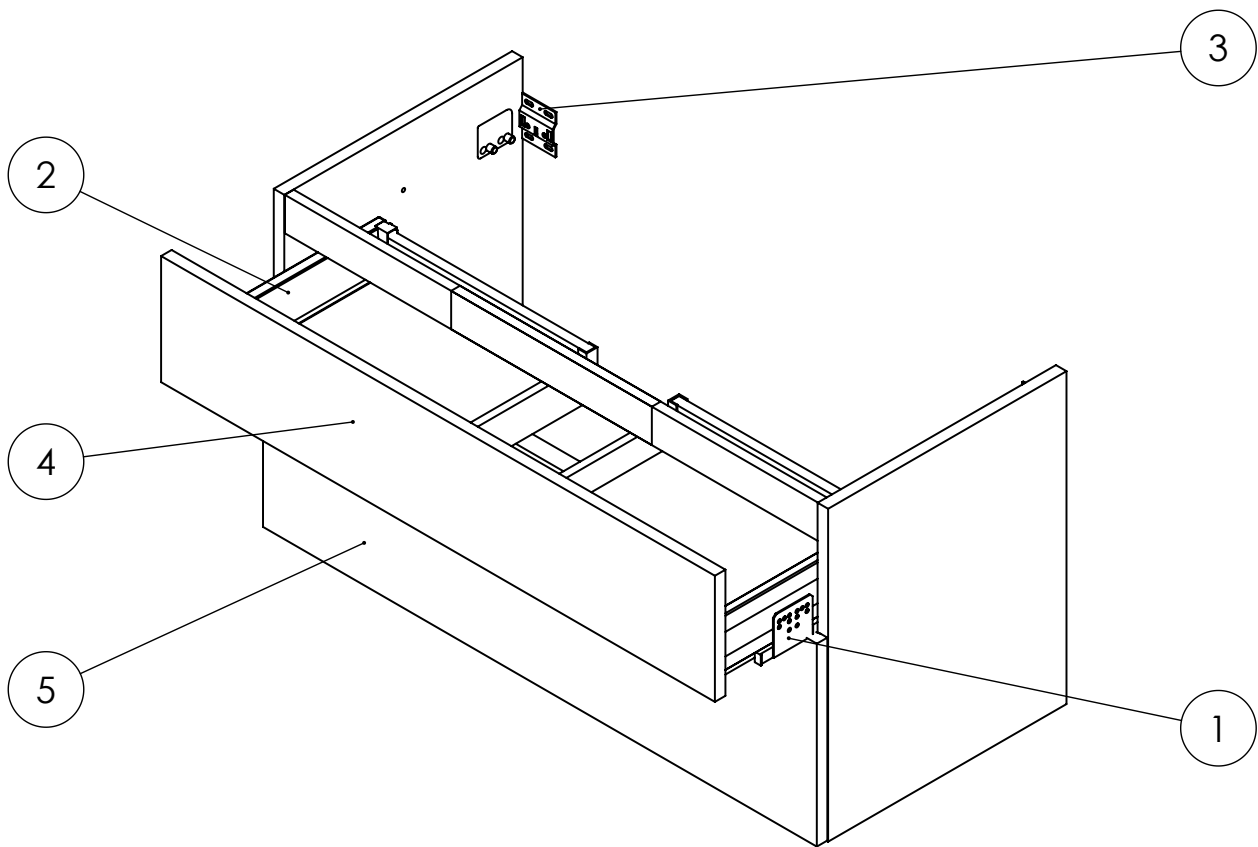

PRODUCT DATA SHEET

PRODUCT CODE

GL1000DWG+

RANGE

GLIDE II

DESCRIPTION

Basin Unit 1000mm White Gloss

| | |
|------------------------|-------------------------------------------------------------------------------------------------------------|
| COLOUR | White Gloss |
| COLOUR CODE/ REFERENCE | Crosswater Exclusive |
| MATERIAL | 16mm and 18mm MDF/MFC |
| STANDARDS | EN 13986 EN 14749 |
| INSTALLATION TYPE | Wall-Mounted |
| DRAWER BOX | Textured Aluminium Anthracite Finish Concealed Runners |
| DRAWER RUNNERS | GRASS DWP XP - Soft Close, Pull to open |
| DRAWER EXTENSION | Full Extension |
| DRAWER ADJUSTMENT | 4 Way |
| DRAWER CAPACITY | 40kg |
| WALL HANGERS | CAMAR with Safety Lock - Factory Fitted 120kg Load Capacity Per Pair On A Solid Wall 3 Way Adjustment |
| ADJUSTABLE FEET | No |
| WEIGHT | 36.66kg |
| WARRANTY | 10 Years |

TECHNICAL DIMENSIONS

Dimensions in mm unless otherwise specified.

Tolerances (per material type) apply.

V10522

SPARES DIAGRAM

Only the parts labelled are available as spares.

V10522

SPARES DIAGRAM