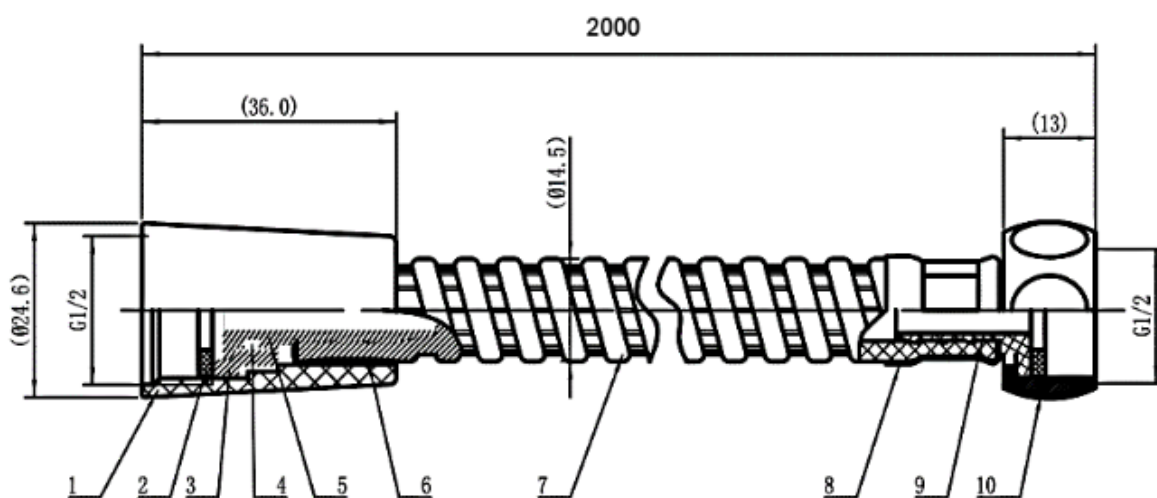

PROFLEX – SHOWER HOSE – 200 CM

SKU 186176

PICTURE:

DIMENSIONS:

2019

The dimensions, as well as the assortment can be modified without prior notice.

F186176E

Color: Chrome

Material: Plastic

Characteristics:

- Braided shower hose - 200 cm
- anti-kink (i.e. anti-fold)
- anti-twist
- anti-scratch
- universal connection 1/2"

Warranty: 5 years