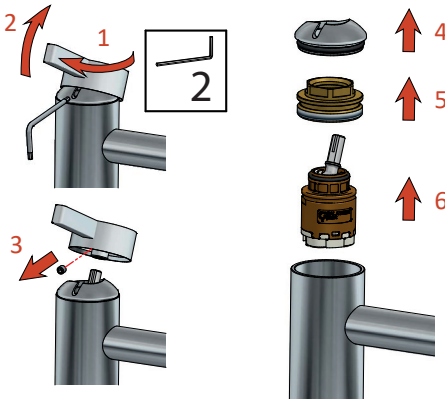

P
bar

FILTER TAPS RECOMMENDED

T
°C

AC003

AC003H

AC018

INSTALLATION

MAINTENANCE