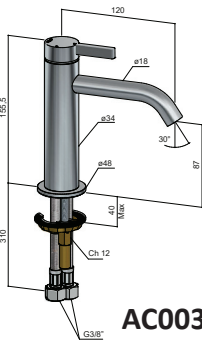

P
bar

FILTER TAPS RECOMMENDED

T
°C

AC003

AC003H

AC018

INSTALLATION

MAINTENANCE