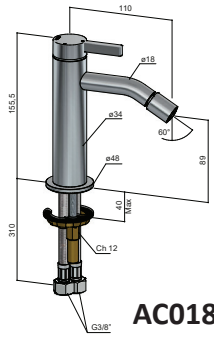

P
bar

FILTER TAPS RECOMMENDED

T
°C

AC003

AC003H

AC018

INSTALLATION

MAINTENANCE