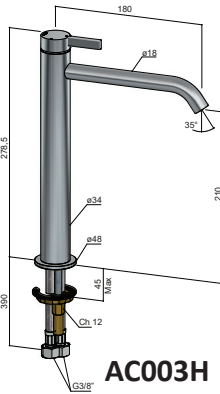

P
bar

FILTER TAPS RECOMMENDED

T
°C

AC003

AC003H

AC018

INSTALLATION

MAINTENANCE