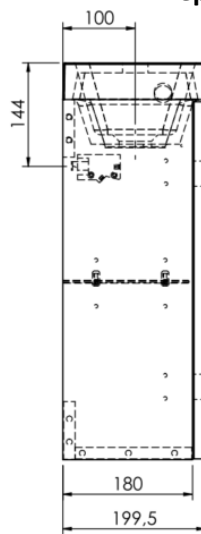

ALBA – CABINET WITH ONE DOOR – 200 X 400 X 500 MM

SKU 929349

SKU 930524

SKU 929349

Dimensions:
Height: 500 mm
Width: 400 mm
Depth: 200 mm

FRONT VIEW

SIDE VIEW

INSTALLATION BACK VIEW

Cabinet	Wall mounted
Material	Chipboard
Reversible	Yes
Door Material	MDF - lacquered
Number of Doors	1
Softclose	No
Color	White gloss
Handle Material	Without handle, push to open
Net Weight	6.55 kg
Warranty	5 years
Extra's	Compatible with basin (sku 930524), spare part (929363)