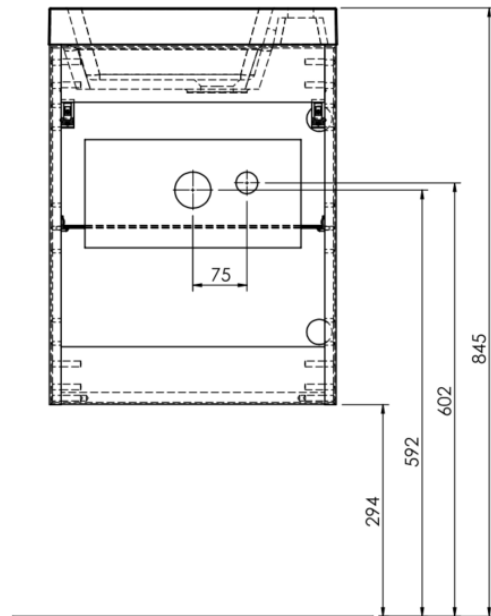

ALBA – CABINET WITH ONE DOOR – 200 X 400 X 500 MM

SKU 929349

SKU 930524

SKU 929349

Dimensions:
Height: 500 mm
Width: 400 mm
Depth: 200 mm

FRONT VIEW

SIDE VIEW

INSTALLATION BACK VIEW

Cabinet	Wall mounted
Material	Chipboard
Reversible	Yes
Door Material	MDF - lacquered
Number of Doors	1
Softclose	No
Color	White gloss
Handle Material	Without handle, push to open
Net Weight	6.55 kg
Warranty	5 years
Extra's	Compatible with basin (sku 930524), spare part (929363)