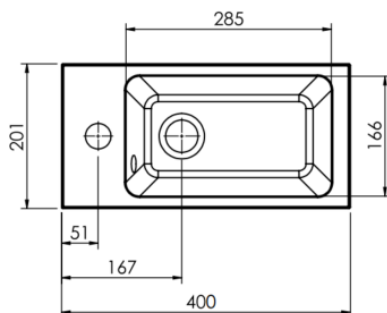

ALBA – CABINET WITH ONE DOOR – 200 X 400 X 500 MM

SKU 929349

SKU 930524

SKU 929349

Dimensions:
Height: 500 mm
Width: 400 mm
Depth: 200 mm

FRONT VIEW

SIDE VIEW

INSTALLATION BACK VIEW

Cabinet	Wall mounted
Material	Chipboard
Reversible	Yes
Door Material	MDF - lacquered
Number of Doors	1
Softclose	No
Color	White gloss
Handle Material	Without handle, push to open
Net Weight	6.55 kg
Warranty	5 years
Extra's	Compatible with basin (sku 930524), spare part (929363)