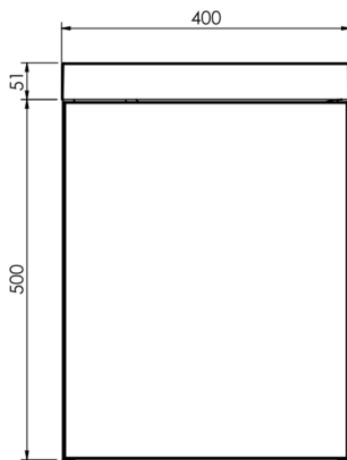

ALBA – CABINET WITH ONE DOOR – 200 X 400 X 500 MM

SKU 929349

SKU 930524

SKU 929349

Dimensions:
Height: 500 mm
Width: 400 mm
Depth: 200 mm

FRONT VIEW

SIDE VIEW

INSTALLATION BACK VIEW

Cabinet	Wall mounted
Material	Chipboard
Reversible	Yes
Door Material	MDF - lacquered
Number of Doors	1
Softclose	No
Color	White gloss
Handle Material	Without handle, push to open
Net Weight	6.55 kg
Warranty	5 years
Extra's	Compatible with basin (sku 930524), spare part (929363)