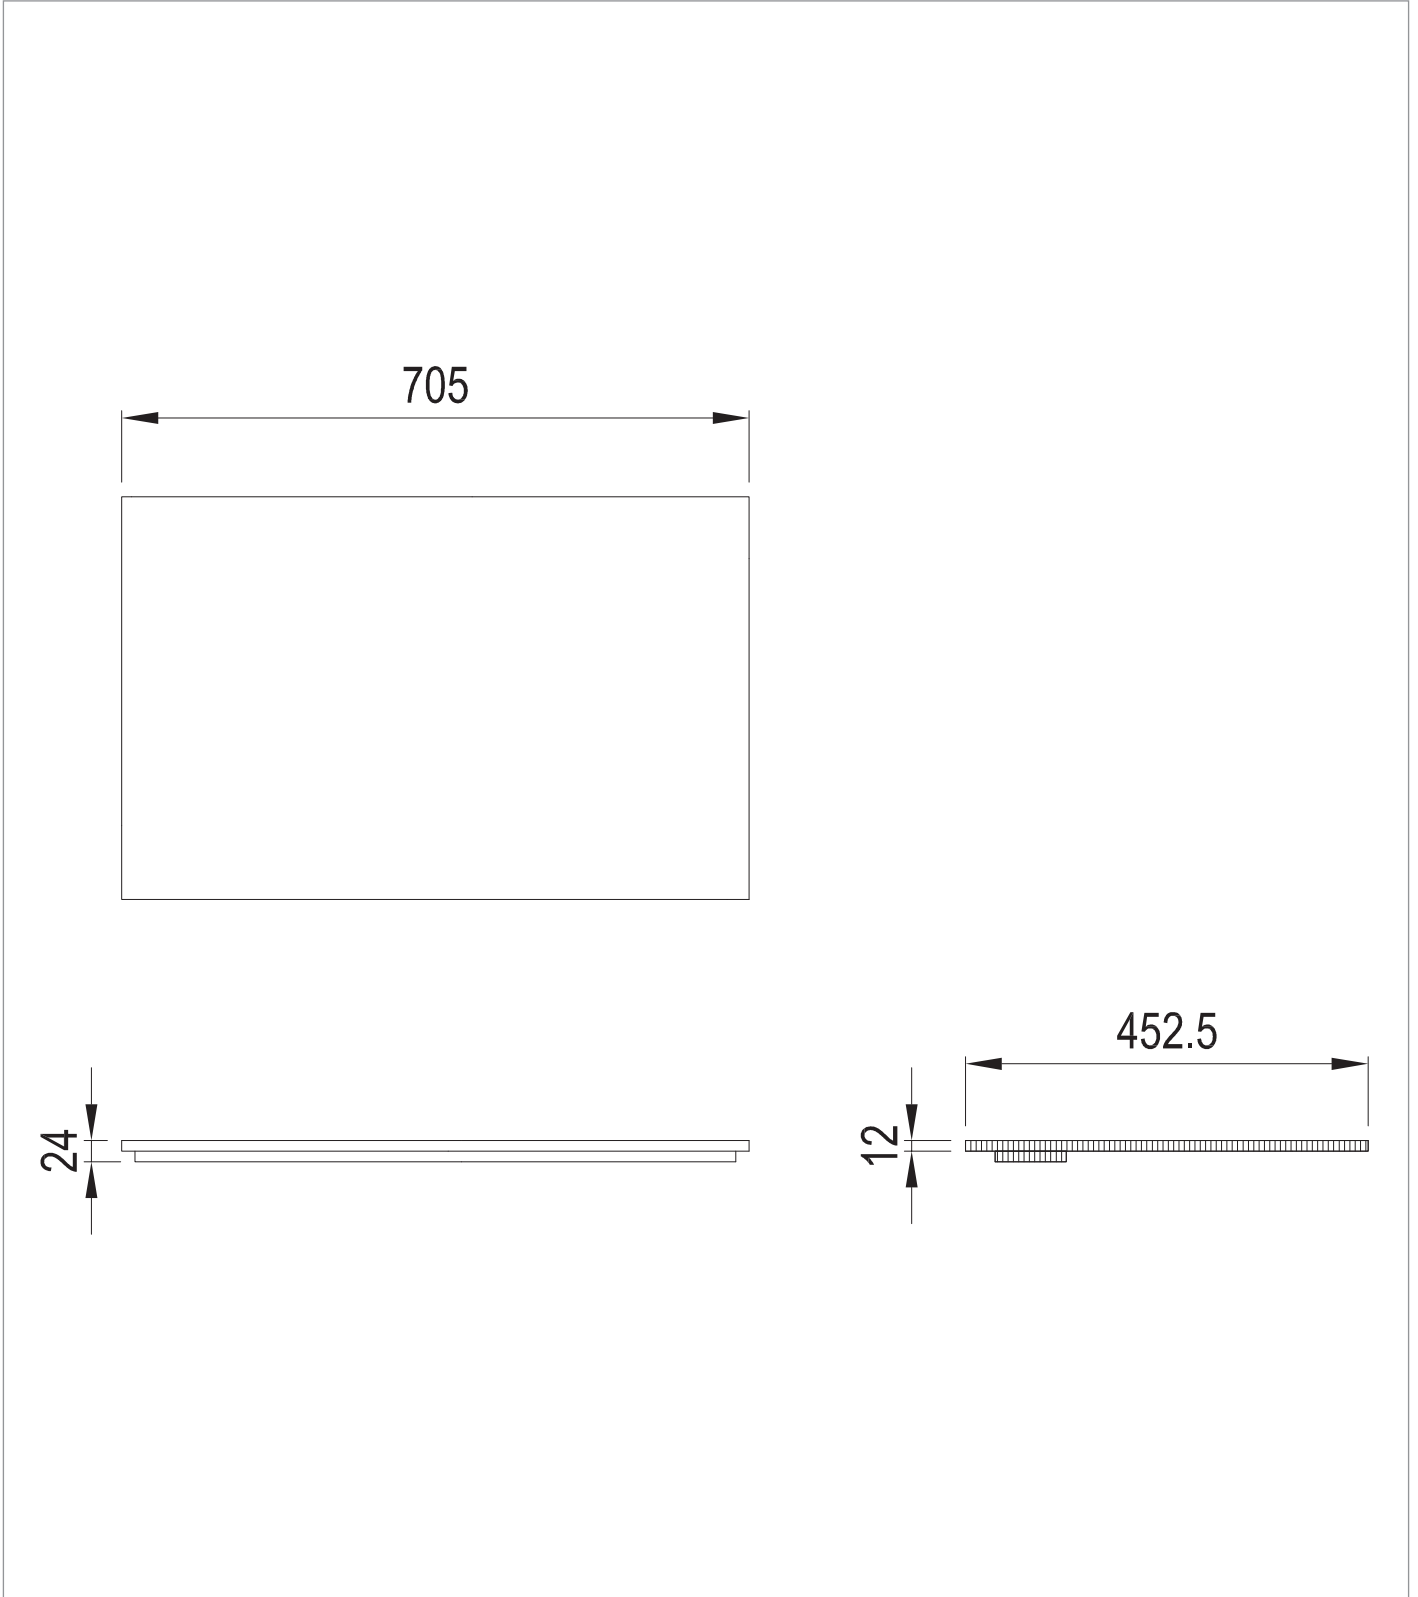

PRODUCT DATA SHEET

PRODUCT CODE

LM7100TMO+

RANGE

Limit

DESCRIPTION

Limit Worktop 700 Modern Oak

WEBSITE LINK [Click Here](#)

CATEGORY	Furniture
WARRANTY DETAILS	10 Years
COLOUR	Modern Oak
PRIMARY MATERIAL	MFC
INSTALL TYPE	Wall Mounted
PRODUCT WIDTH MM	705
PRODUCT HEIGHT MM	12
PRODUCT DEPTH MM	452.5
PRODUCT NET WEIGHT KG	3.41

DRAWER BOX	MFC
WALL HANGERS	Yes
ADJUSTABLE FEET	No

TECHNICAL DIMENSIONS

Dimensions in mm unless otherwise specified.

Tolerances (per material type) apply.

SPARES LIST

Only the parts labelled are available as spares.