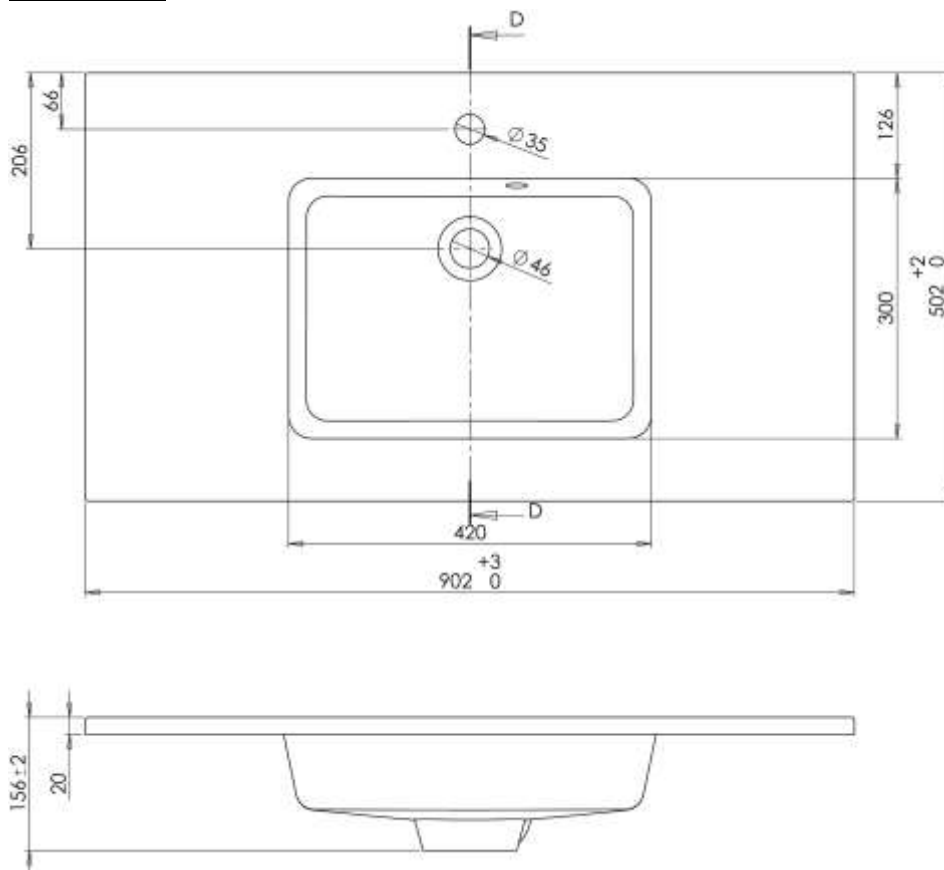

**TAZ – WASHBASIN / INTEGRATED TABLET - 90X50**

**SKU 928363**

PICTURE

DIMENSIONS

06.2016

Dimensions and assortment can be modified without prior notification.

F928363E

<b>Type of washbasin</b>	Integrated square tablet
<b>Number of basin(s)</b>	Single
<b>Material</b>	Artificial marble
<b>Colour</b>	White
<b>Finishing</b>	Brilliant
<b>Thickness of tablet</b>	2 cm
<b>Depth of basin</b>	11.1 cm
<b>With integrated overflow</b>	Yes
<b>With integrated tap hole</b>	Yes
<b>With siphon hole</b>	Yes
<b>Diameter of tap hole</b>	35 mm
<b>With watertight ring</b>	No
<b>Combination</b>	can be combined with any Van Marcke cabinet
<b>Treatment</b>	Easy clean – anti-liming
<b>Weight</b>	16 kg
<b>Warranty</b>	5 years
<b>Extras</b>	/
<b>With fixation set</b>	Yes