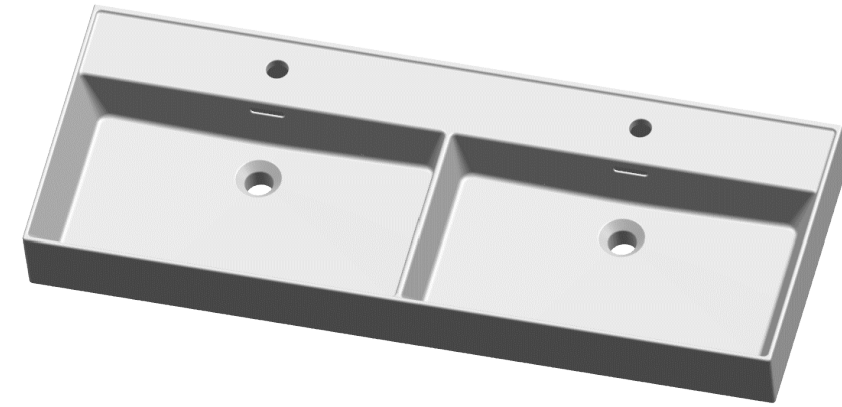

SECTION A-A

SECTION B-B

Created by COSKUN - DEDE		Tolerance	Replaces Document	
Company	SANIKEY	Product 120CM INCE KENARLI ÇİFT GÖZ LAVABO (badem su taşma delikli)		Product no 1393
		Product name Veneto		Created Date 05.05.2023
				Scale 1/1
				Document Number 001