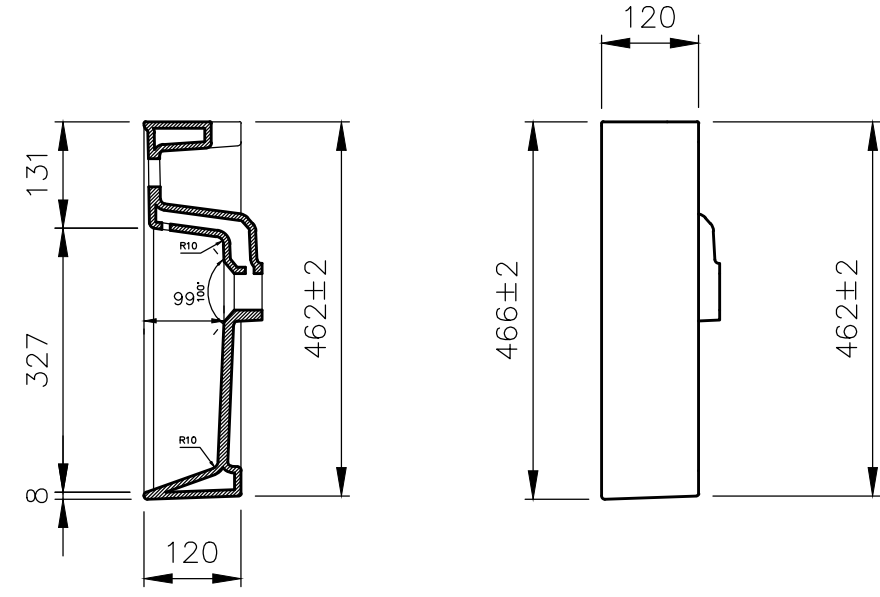

SECTION A-A

SECTION B-B

Created by COSKUN - DEDE		Tolerance	Replaces Document	
Company	SANIKEY	Product 120CM INCE KENARLI ÇİFT GÖZ LAVABO (badem su taşma delikli)		Product no 1393
		Product name Veneto		Created Date 05.05.2023
				Scale 1/1
				Document Number 001