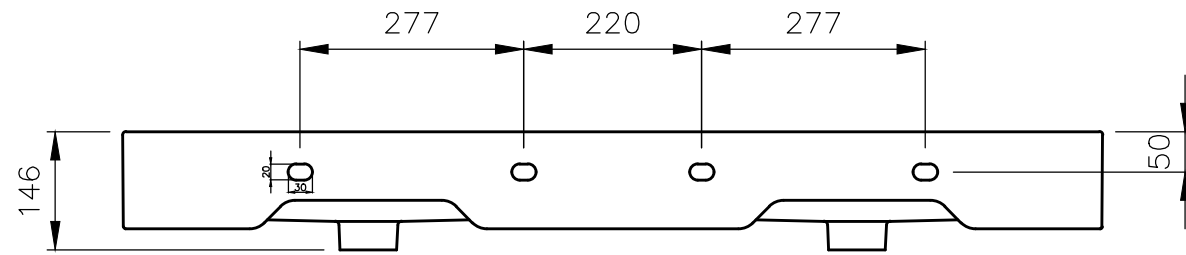

SECTION A-A

SECTION B-B

Created by COSKUN - DEDE		Tolerance	Replaces Document	
Company	SANIKEY	Product 120CM INCE KENARLI ÇİFT GÖZ LAVABO (badem su taşma delikli)		Product no 1393
		Product name Veneto		Created Date 05.05.2023
				Scale 1/1
				Document Number 001