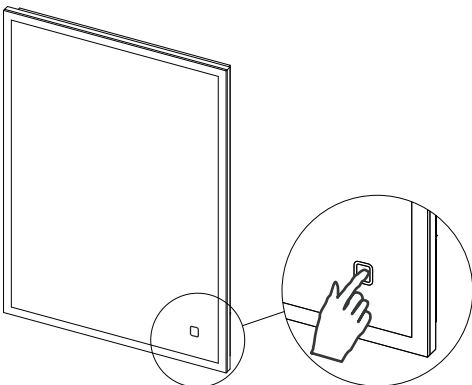

# MONTAGE INSTRUCTIES

1

2

3

4

5

Press the icon shortly  to control on/off the lighting and heating pad.

Press and hold the icon  to change the colour temperature/dimmer.