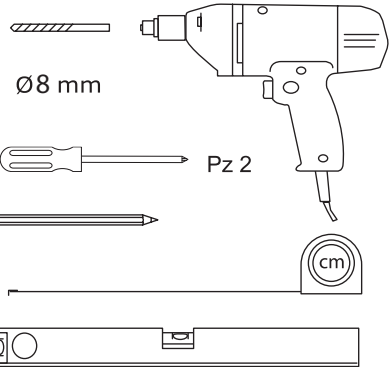

# MONTAGE INSTRUCTIES

1

2

3

4

5

Press the icon shortly  to control on/off the lighting and heating pad.

Press and hold the icon  to change the colour temperature/dimmer.