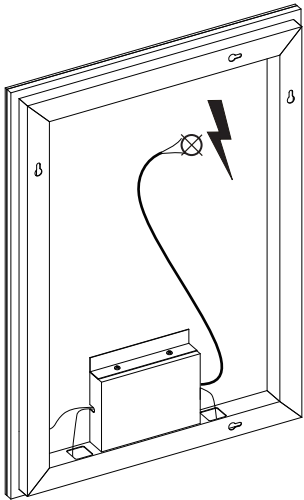

# MONTAGE INSTRUCTIES

1

2

3

4

5

Press the icon shortly  to control on/off the lighting and heating pad.

Press and hold the icon  to change the colour temperature/dimmer.