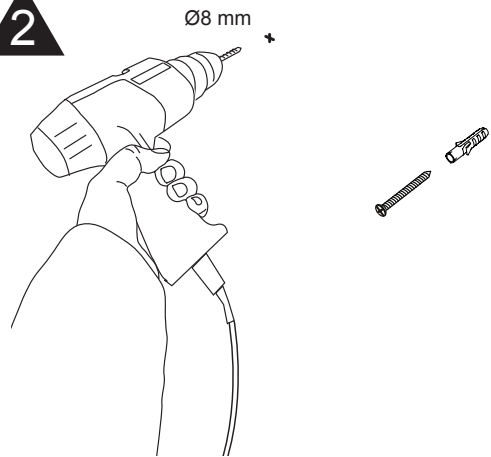

# MONTAGE INSTRUCTIES

1

2

3

4

5

Press the icon shortly  to control on/off the lighting and heating pad.

Press and hold the icon  to change the colour temperature/dimmer.