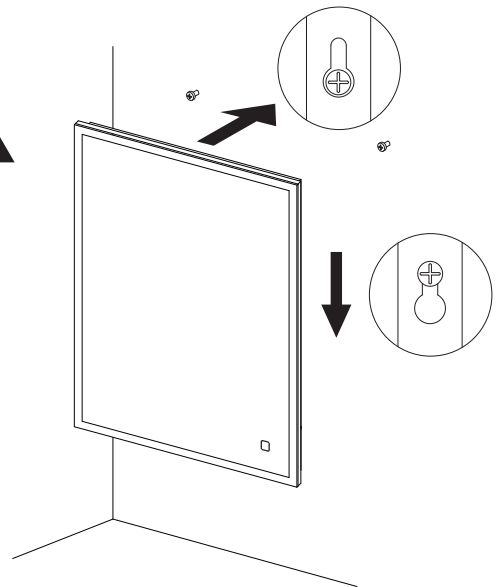

# MONTAGE INSTRUCTIES

1

2

3

4

5

Press the icon shortly  to control on/off the lighting and heating pad.

Press and hold the icon  to change the colour temperature/dimmer.