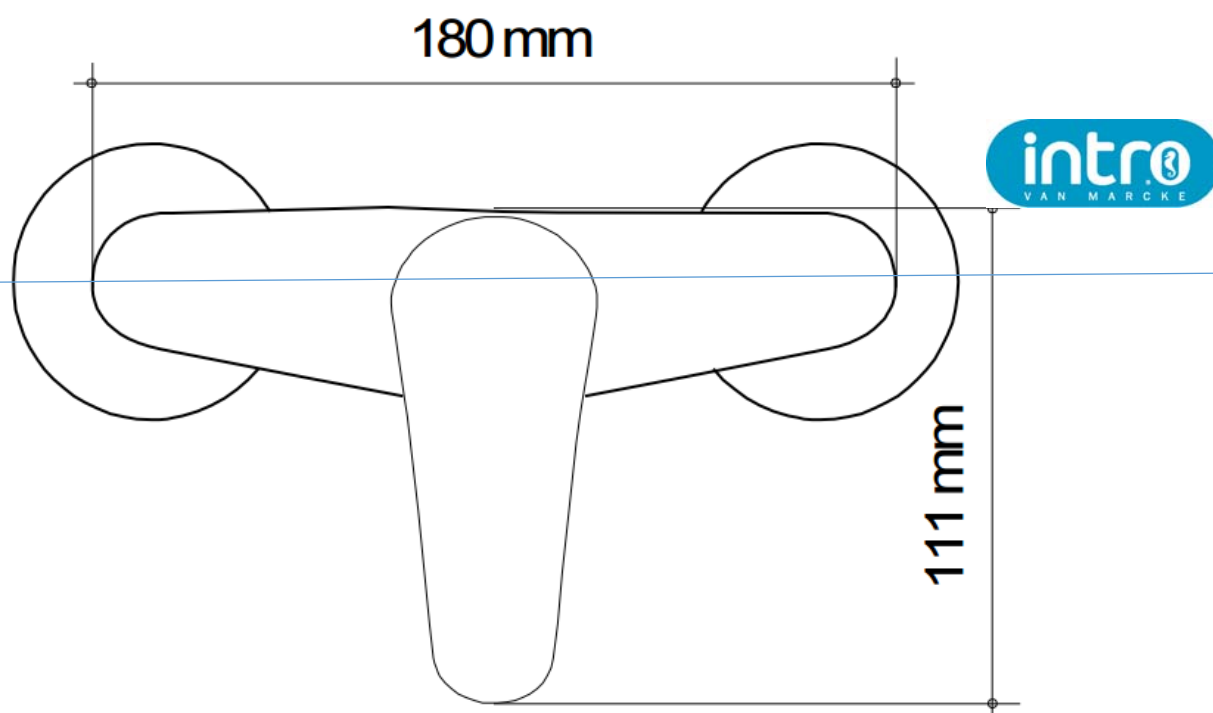

**TAURA – SHOWER MIXER**

**SKU 157126**

**TAURA – SHOWER MIXER**

**SKU 157126**

- Material: brass
- Colour: chromed
- Mounting: wall-mounted
- Characteristics:
- single-lever mixer ½" for shower
  - shower start ½" towards bottom
  - ceramic discs
  - without shower set
  - energy saving
  - Belgaqua approved