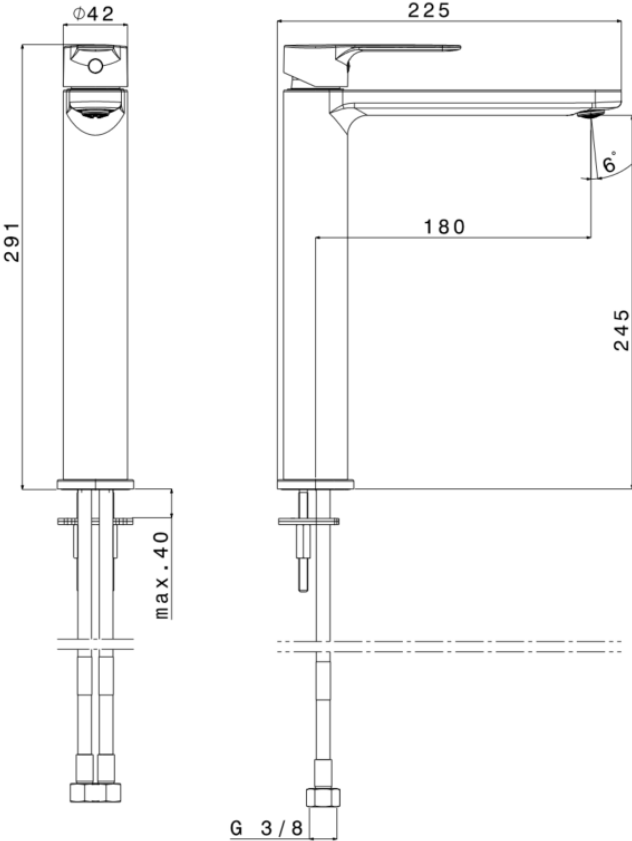

NERO – BASIN MIXER – BRUSHED NICKEL

SKU 156599

PICTURE:

DIMENSIONS:

Type of mixer	High single-lever basin mixer without waste
Finish	Brushed nickel
Material	Brass
Output Pressure 3 bar	7,4 l/min. Full – 14,7 l/min
Pop-up waste	No
Type of spout	Fixed spout, 180 mm long
Type of aerator	Water saving
Type of connection	Flexibles - G 3/8"
Type of cartridge	Ceramic, 2-stage operation, water saving
Handle	Metal, easy handle
Tap hole Ø	Ø 35 mm
Certificate	ACS
Weight	1.61 kg
Warranty	5 years
Extra's	To combinate with click-clack waste (SKU 156600), flexibles included