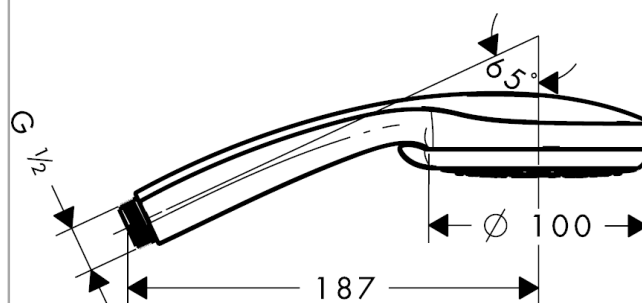

Croma 100
Croma 100 Multi hand shower
 Surfaces: **chrome** Art. no. : **28536000**

Description

product features

- shower head size: 100 mm
- spray type adjustment by turning
- spray type: Rain, Mono, Massage spray
- maximum flow rate (at 3 bar): 19 l/min
- operating pressure: min. 1 bar / max. 6 bar
- with internal water conduction
- rinseable dirt filter
- Connection thread 1/2"
- grey spray face
- WRAS 1205395

Article Details

Price excl. VAT £ 38.25

Technology

Design awards

DESIGNPREIS
2008
NOMINEE

Certificates

Product image

Scale drawing