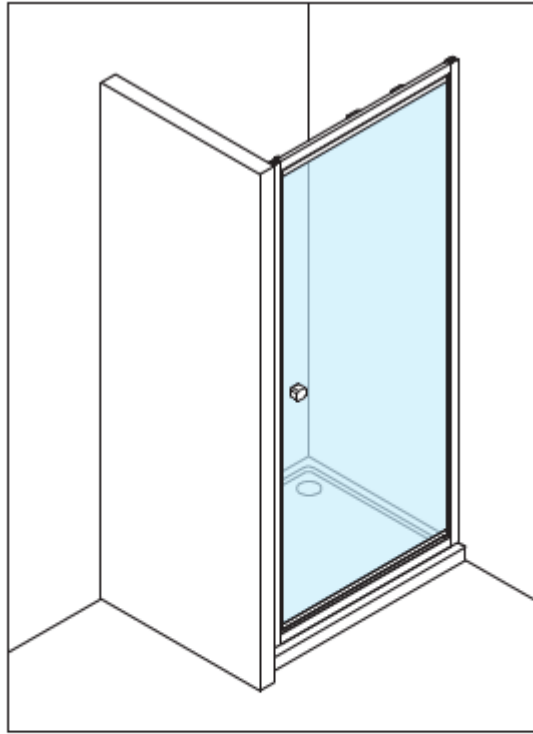

Measurements in millimetres mm

Information updated April 2022

Tel 0345 873 8840

crosswater[™]

CLEAR 6 INFOLD DOOR

CAIDBC0760

A		M4 *40mm Screw x 6
B		Wall Plug x 6
C		Handle x 1
D		Sleeve x 1
E		Cover x 3
F		Filler x 4
G		Cover x 1

H		Cover x 1
I		Cover x 2
J		Top Cap x 2
K		Waterproof strip x 1

AA		M4 *20mm Screw x 1
AB		Adjustment block x 1
AC		Top Cap x 1
AD		Top Cap(LH) x 1
AE		Top Cap(RH) x 1
AF		Filler x 2

Model	x (mm)	y (mm)
CAIDSC0700	660~690	1950
CAIDSC0760	720~750	1950
CAIDSC0800	760~790	1950
CAIDBC0800	760~790	1950
CAIDSC0900	860~890	1950
CAIDBC0900	860~890	1950
CAIDSC1000	960~990	1950
CAIDBC1000	960~990	1950