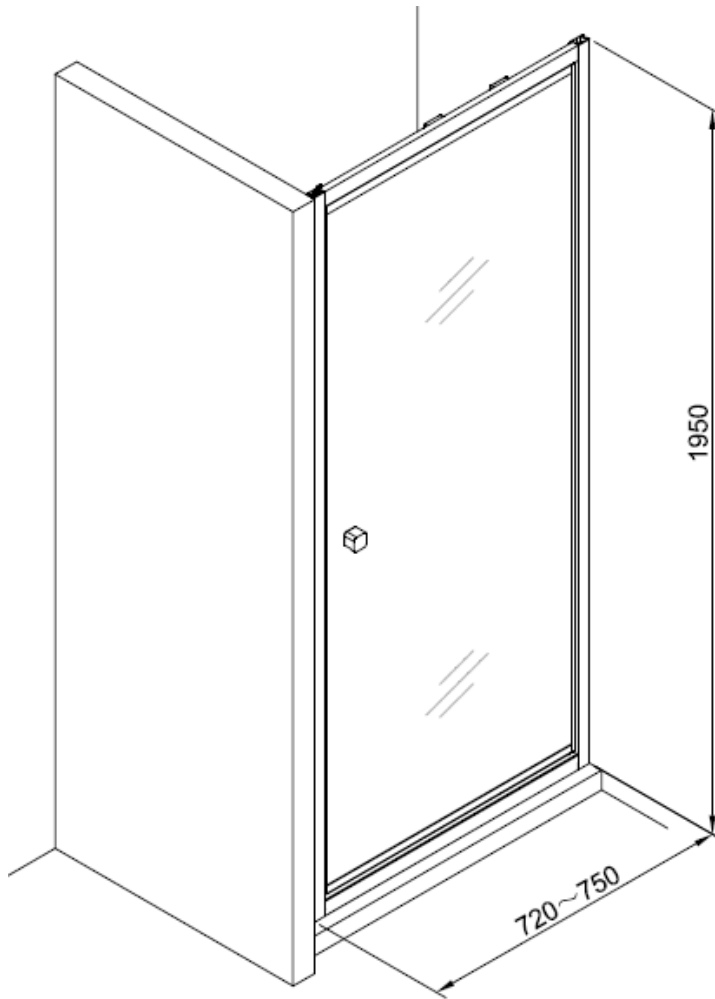

Measurements in millimetres mm

Information updated April 2022

Tel 0345 873 8840

crosswater[™]

CLEAR 6 INFOLD DOOR

CAIDBC0760

A		M4 *40mm Screw x 6
B		Wall Plug x 6
C		Handle x 1
D		Sleeve x 1
E		Cover x 3
F		Filler x 4
G		Cover x 1

H		Cover x 1
I		Cover x 2
J		Top Cap x 2
K		Waterproof strip x 1

AA		M4 *20mm Screw x 1
AB		Adjustment block x 1
AC		Top Cap x 1
AD		Top Cap(LH) x 1
AE		Top Cap(RH) x 1
AF		Filler x 2

Model	x (mm)	y (mm)
CAIDSC0700	660~690	1950
CAIDSC0760	720~750	1950
CAIDSC0800	760~790	1950
CAIDBC0800	760~790	1950
CAIDSC0900	860~890	1950
CAIDBC0900	860~890	1950
CAIDSC1000	960~990	1950
CAIDBC1000	960~990	1950