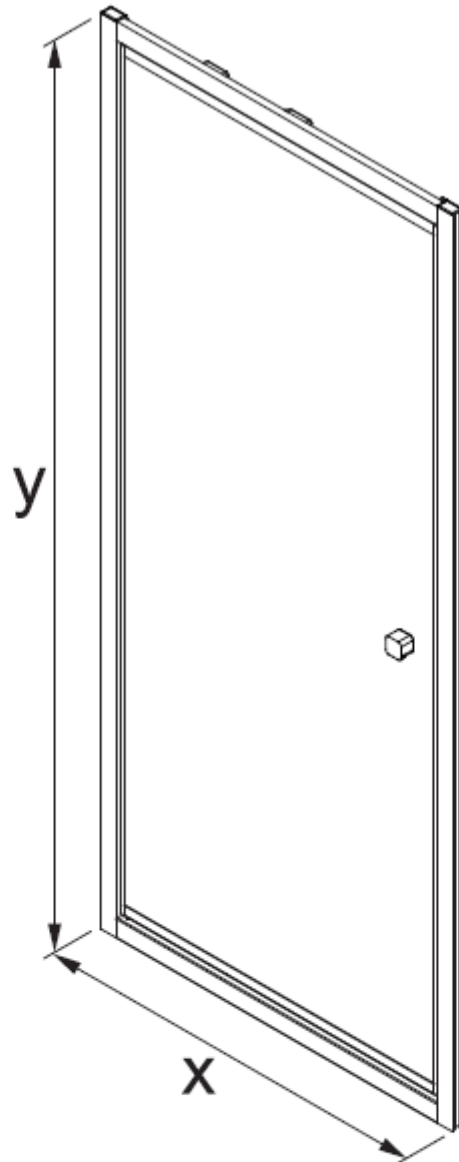

Measurements in millimetres mm

Information updated April 2022

Tel 0345 873 8840

crosswater[™]

CLEAR 6 INFOLD DOOR

CAIDBC0760

A		M4 *40mm Screw x 6
B		Wall Plug x 6
C		Handle x 1
D		Sleeve x 1
E		Cover x 3
F		Filler x 4
G		Cover x 1

H		Cover x 1
I		Cover x 2
J		Top Cap x 2
K		Waterproof strip x 1

AA		M4 *20mm Screw x 1
AB		Adjustment block x 1
AC		Top Cap x 1
AD		Top Cap(LH) x 1
AE		Top Cap(RH) x 1
AF		Filler x 2

Model	x (mm)	y (mm)
CAIDSC0700	660~690	1950
CAIDSC0760	720~750	1950
CAIDSC0800	760~790	1950
CAIDBC0800	760~790	1950
CAIDSC0900	860~890	1950
CAIDBC0900	860~890	1950
CAIDSC1000	960~990	1950
CAIDBC1000	960~990	1950