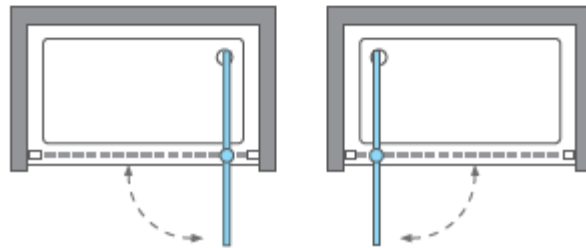

Measurements in millimetres mm

Information updated April 2022

Tel 0345 873 8840

crosswater[™]

CLEAR 6 INFOLD DOOR

CAIDBC0760

A		M4 *40mm Screw x 6
B		Wall Plug x 6
C		Handle x 1
D		Sleeve x 1
E		Cover x 3
F		Filler x 4
G		Cover x 1

H		Cover x 1
I		Cover x 2
J		Top Cap x 2
K		Waterproof strip x 1

AA		M4 *20mm Screw x 1
AB		Adjustment block x 1
AC		Top Cap x 1
AD		Top Cap(LH) x 1
AE		Top Cap(RH) x 1
AF		Filler x 2

Model	x (mm)	y (mm)
CAIDSC0700	660~690	1950
CAIDSC0760	720~750	1950
CAIDSC0800	760~790	1950
CAIDBC0800	760~790	1950
CAIDSC0900	860~890	1950
CAIDBC0900	860~890	1950
CAIDSC1000	960~990	1950
CAIDBC1000	960~990	1950