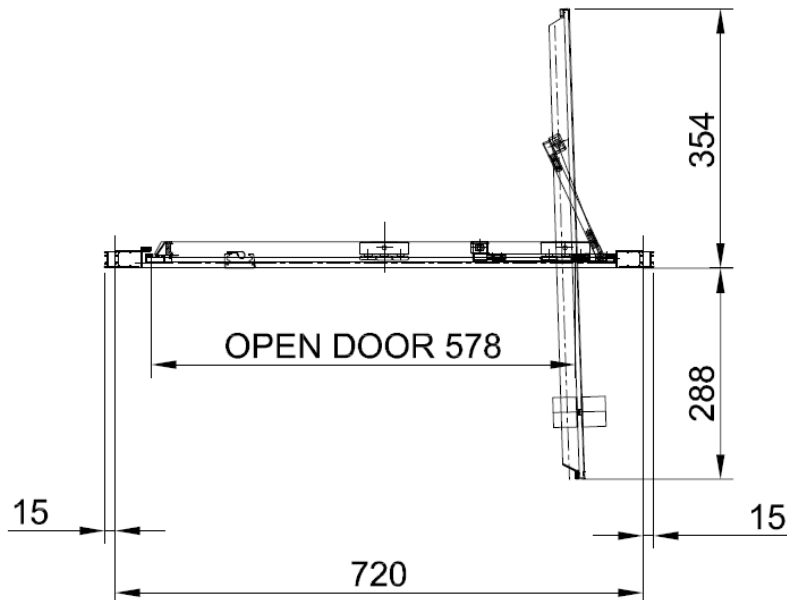

Measurements in millimetres mm

Information updated April 2022

Tel 0345 873 8840

crosswater[™]

CLEAR 6 INFOLD DOOR

CAIDBC0760

A		M4 *40mm Screw x 6
B		Wall Plug x 6
C		Handle x 1
D		Sleeve x 1
E		Cover x 3
F		Filler x 4
G		Cover x 1

H		Cover x 1
I		Cover x 2
J		Top Cap x 2
K		Waterproof strip x 1

AA		M4 *20mm Screw x 1
AB		Adjustment block x 1
AC		Top Cap x 1
AD		Top Cap(LH) x 1
AE		Top Cap(RH) x 1
AF		Filler x 2

Model	x (mm)	y (mm)
CAIDSC0700	660~690	1950
CAIDSC0760	720~750	1950
CAIDSC0800	760~790	1950
CAIDBC0800	760~790	1950
CAIDSC0900	860~890	1950
CAIDBC0900	860~890	1950
CAIDSC1000	960~990	1950
CAIDBC1000	960~990	1950