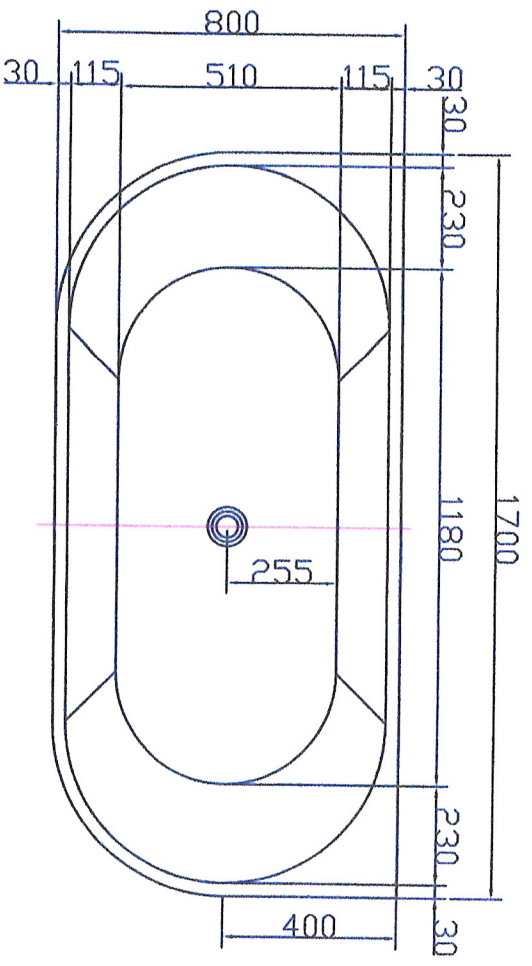

NJOY Thalia Acryl bad matwit

AB202001

NJOY

specification

1700X800X580