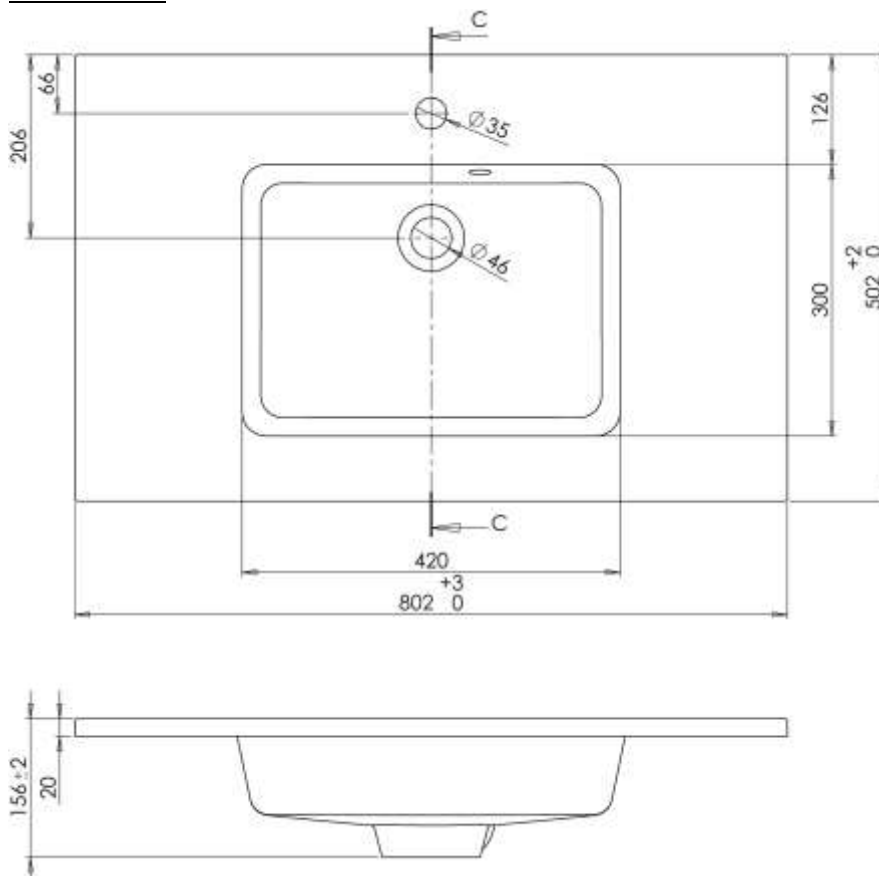

**TAZ – WASHBASIN / INTEGRATED TABLET - 80X50**

**SKU 928362**

PICTURE

DIMENSIONS

06.2016

Dimensions and assortment can be modified without prior notification.

F928362E

<b>Type of washbasin</b>	Integrated square tablet
<b>Number of basin(s)</b>	Single
<b>Material</b>	Artificial marble
<b>Colour</b>	White
<b>Finishing</b>	Brilliant
<b>Thickness of tablet</b>	2 cm
<b>Depth of basin</b>	11.1 cm
<b>With integrated overflow</b>	Yes
<b>With integrated tap hole</b>	Yes
<b>With siphon hole</b>	Yes
<b>Diameter of tap hole</b>	35 mm
<b>With watertight ring</b>	No
<b>Combination</b>	can be combined with any Van Marcke cabinet
<b>Treatment</b>	Easy clean – anti-liming
<b>Weight</b>	15 kg
<b>Warranty</b>	5 years
<b>Extras</b>	/
<b>With fixation set</b>	Yes