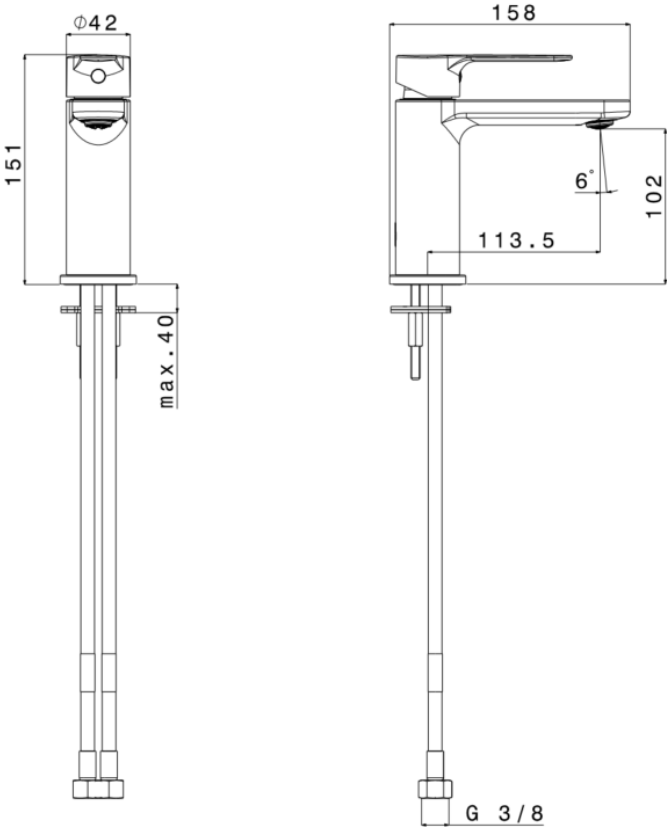

NERO - BASIN MIXER – BRUSHED NICKEL

SKU 156598

PHOTO:

DIMENSIONS:

Type of mixer	Single-lever basin mixer without waste
Finish	Brushed nickel
Material	Brass
Output Pressure 3 bar	7,4 l/min. Full 14,7 l/min
Pop-up waste	No
Type of spout	Fixed spout, 113.5 mm long
Type of aerator	Water saving
Type of connection	Flexibles – G 3/8"
Type of cartridge	Ceramic – 2-stage operation, water saving
Handle	Metal, easy handle
Tap hole Ø	Ø 35 mm
Fixation	1 hole
Certificate	NF, ACS
Weight	1.33 kg
Warranty	5 years
Extra	To combine with click-clack waste (SKU 156600), flexibles included