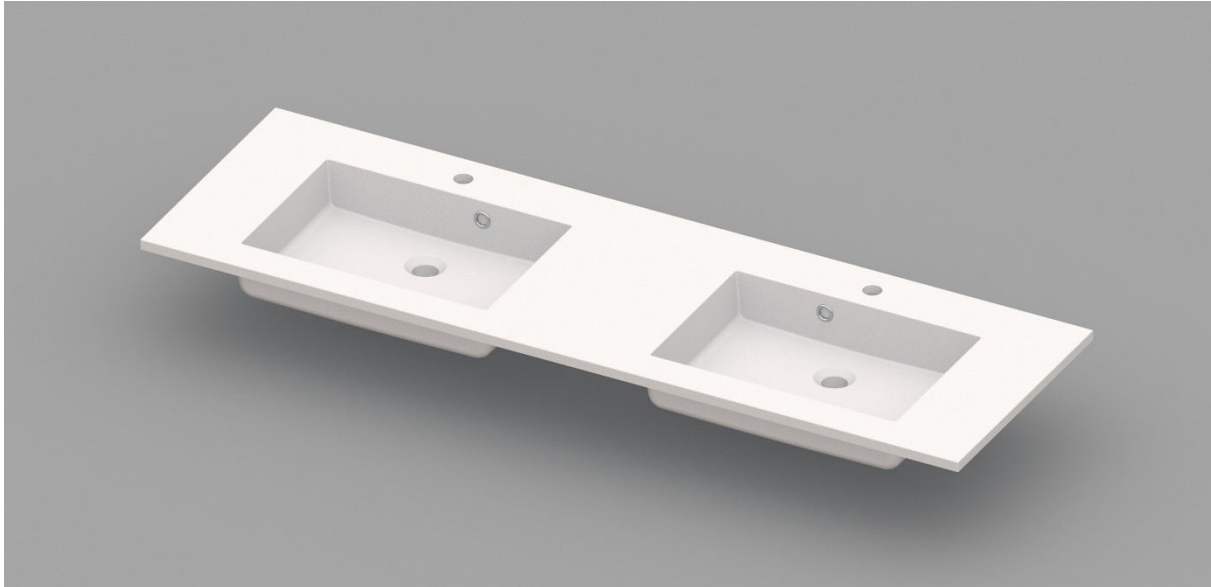

**COSTE – WASHBASIN / INTEGRATED TABLET - 1600 X 500 X 200 MM**

**SKU 930959**

PICTURE

DIMENSIONS

02.2017

Dimensions and assortment can be modified

<b>Type of washbasin</b>	Rectangular integrated tablet
<b>Number of basin(s)</b>	Double
<b>Material</b>	Artificial marble
<b>Colour</b>	White
<b>Finishing</b>	Brilliant
<b>Thickness of tablet</b>	2 cm
<b>Depth of basin</b>	10 cm
<b>With integrated overflow</b>	Yes
<b>With integrated tap hole</b>	Yes
<b>Diameter of tap hole</b>	35 mm
<b>With siphon hole</b>	Yes
<b>Diameter of siphon hole</b>	45 mm
<b>With watertight ring</b>	No
<b>Combination</b>	can be combined with any Van Marcke cabinet
<b>Treatment</b>	/
<b>Weight</b>	36 kg
<b>Warranty</b>	5 years
<b>Extras</b>	/
<b>With fixation set</b>	Yes