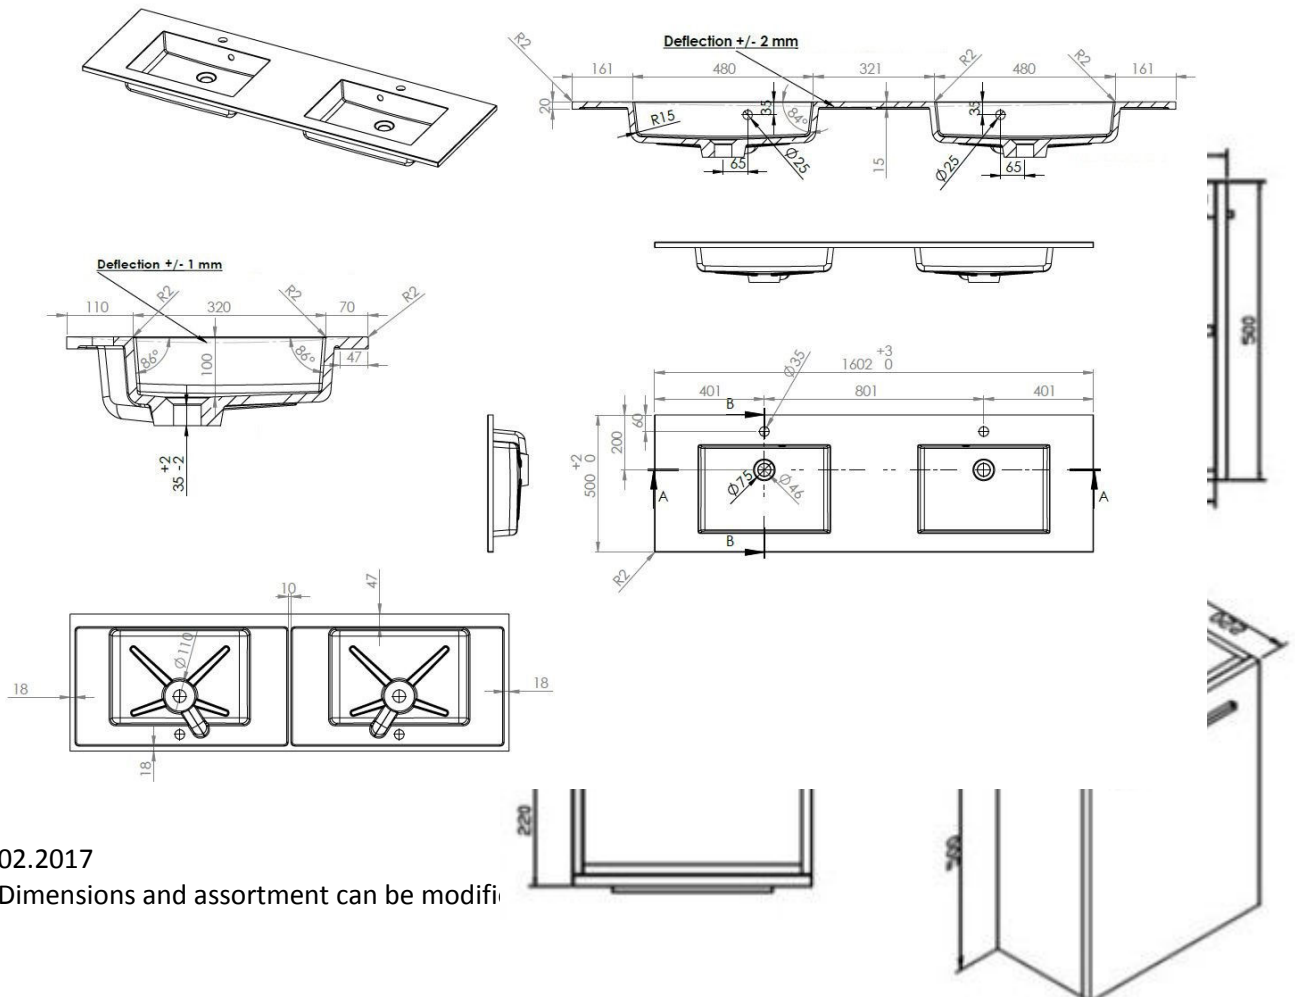

**COSTE – WASHBASIN / INTEGRATED TABLET - 1600 X 500 X 200 MM**

**SKU 930959**

PICTURE

DIMENSIONS

02.2017

Dimensions and assortment can be modified

<b>Type of washbasin</b>	Rectangular integrated tablet
<b>Number of basin(s)</b>	Double
<b>Material</b>	Artificial marble
<b>Colour</b>	White
<b>Finishing</b>	Brilliant
<b>Thickness of tablet</b>	2 cm
<b>Depth of basin</b>	10 cm
<b>With integrated overflow</b>	Yes
<b>With integrated tap hole</b>	Yes
<b>Diameter of tap hole</b>	35 mm
<b>With siphon hole</b>	Yes
<b>Diameter of siphon hole</b>	45 mm
<b>With watertight ring</b>	No
<b>Combination</b>	can be combined with any Van Marcke cabinet
<b>Treatment</b>	/
<b>Weight</b>	36 kg
<b>Warranty</b>	5 years
<b>Extras</b>	/
<b>With fixation set</b>	Yes