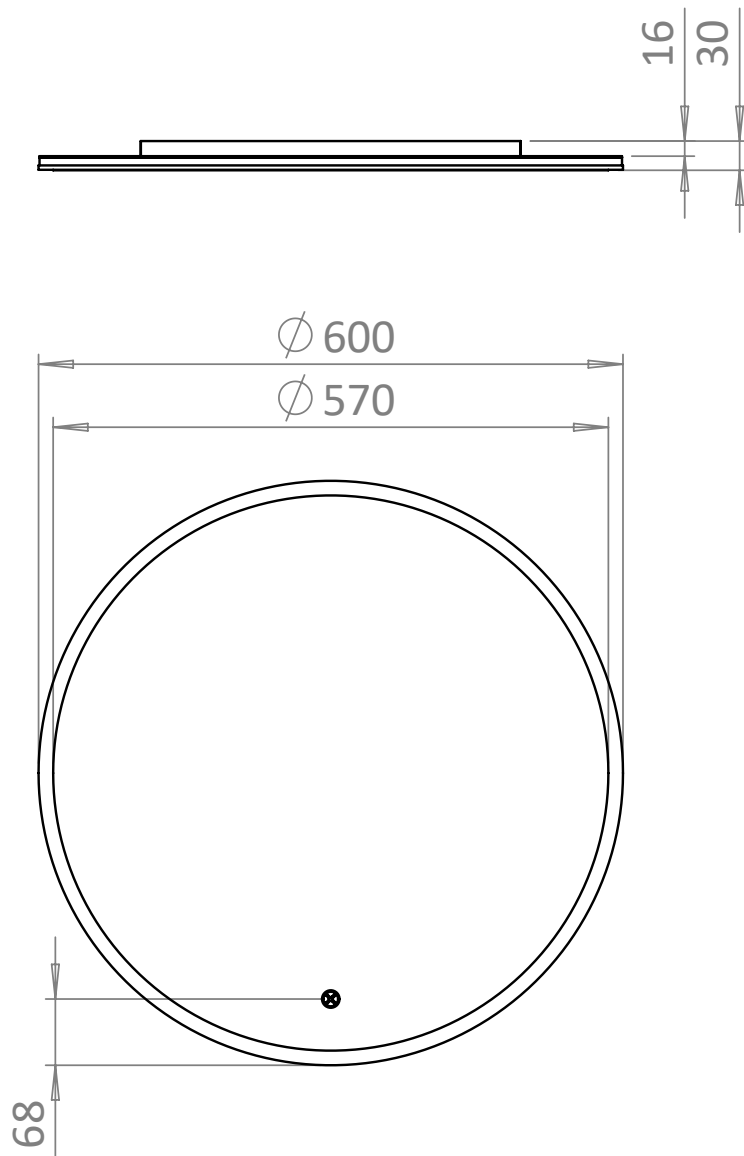

# PRODUCT DATA SHEET

**PRODUCT CODE**

IF\_MIRROR60

**RANGE**

MIRROR

**DESCRIPTION**

Infinity Illuminated Mirror 600mm Ø

<b>MATERIAL</b>	Glass & Aluminium
<b>HANDLING/INSTALLATION</b>	Wall Mounting
<b>HANGING</b>	Portrait Only
<b>LED WATTAGE</b>	6.3W
<b>DRIVER WATTAGE</b>	15W
<b>DE-MISTER WATTAGE</b>	15W
<b>TEMPERATURE CHANGING</b>	Yes
<b>COLOUR RANGE (K)</b>	2700 - 6400
<b>LUMINOUS EFFICACY (LM/W)</b>	95
<b>COLOUR RENDERING INDEX (RA)</b>	85
<b>ENERGY RATING</b>	F
<b>SWITCH TYPE</b>	Touch Switch
<b>IP RATING</b>	44
<b>LIGHT TYPE</b>	LED
<b>CABLE LENGTH</b>	1050mm
<b>STANDARDS</b>	EN60598 EN60592 EN62493
<b>DOP CLASS</b>	01 - 2017
<b>WEIGHT</b>	6.3kg
<b>WARRANTY</b>	5 Years

## TECHNICAL DIMENSIONS

Dimensions in mm unless otherwise specified.

Tolerances (per material type) apply.

V11022

**SPARES DIAGRAM**

NUMBER	PART CODE	DESCRIPTION
1	MIRRORBRACKET	Hanging Brackets

Only the parts labelled are available as spares.