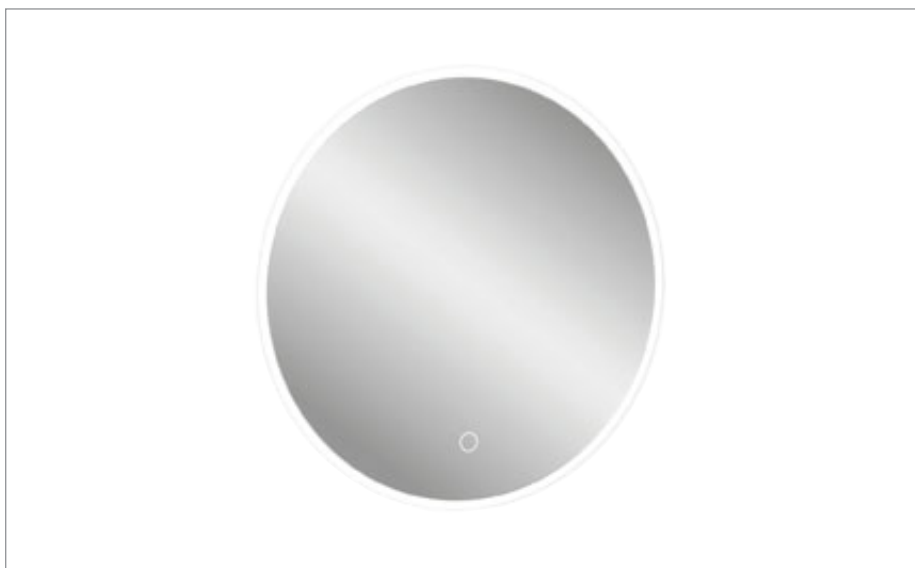

# PRODUCT DATA SHEET

**PRODUCT CODE**

IF\_MIRROR60

**RANGE**

MIRROR

**DESCRIPTION**

Infinity Illuminated Mirror 600mm Ø

<b>MATERIAL</b>	Glass & Aluminium
<b>HANDLING/INSTALLATION</b>	Wall Mounting
<b>HANGING</b>	Portrait Only
<b>LED WATTAGE</b>	6.3W
<b>DRIVER WATTAGE</b>	15W
<b>DE-MISTER WATTAGE</b>	15W
<b>TEMPERATURE CHANGING</b>	Yes
<b>COLOUR RANGE (K)</b>	2700 - 6400
<b>LUMINOUS EFFICACY (LM/W)</b>	95
<b>COLOUR RENDERING INDEX (RA)</b>	85
<b>ENERGY RATING</b>	F
<b>SWITCH TYPE</b>	Touch Switch
<b>IP RATING</b>	44
<b>LIGHT TYPE</b>	LED
<b>CABLE LENGTH</b>	1050mm
<b>STANDARDS</b>	EN60598 EN60592 EN62493
<b>DOP CLASS</b>	01 - 2017
<b>WEIGHT</b>	6.3kg
<b>WARRANTY</b>	5 Years