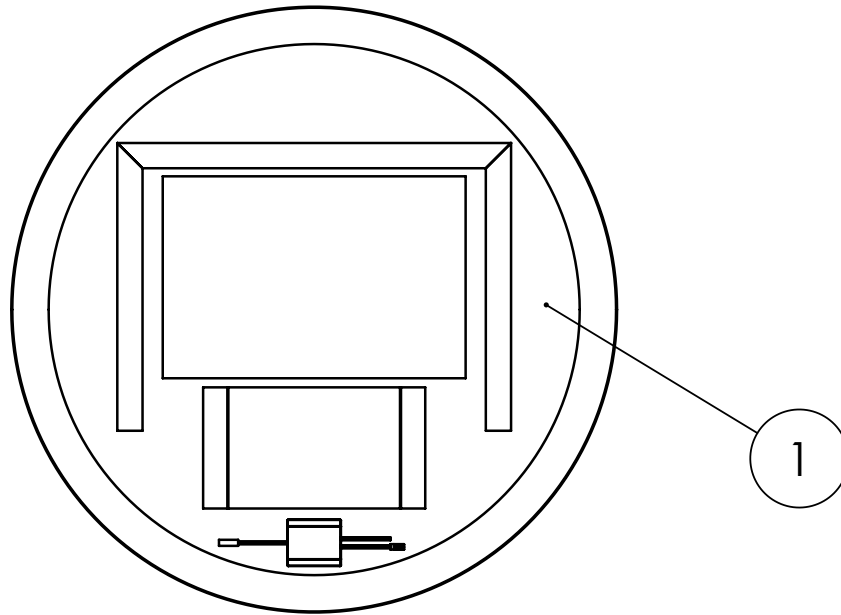

# PRODUCT DATA SHEET

**PRODUCT CODE**

IF\_MIRROR60

**RANGE**

MIRROR

**DESCRIPTION**

Infinity Illuminated Mirror 600mm Ø

<b>MATERIAL</b>	Glass & Aluminium
<b>HANDLING/INSTALLATION</b>	Wall Mounting
<b>HANGING</b>	Portrait Only
<b>LED WATTAGE</b>	6.3W
<b>DRIVER WATTAGE</b>	15W
<b>DE-MISTER WATTAGE</b>	15W
<b>TEMPERATURE CHANGING</b>	Yes
<b>COLOUR RANGE (K)</b>	2700 - 6400
<b>LUMINOUS EFFICACY (LM/W)</b>	95
<b>COLOUR RENDERING INDEX (RA)</b>	85
<b>ENERGY RATING</b>	F
<b>SWITCH TYPE</b>	Touch Switch
<b>IP RATING</b>	44
<b>LIGHT TYPE</b>	LED
<b>CABLE LENGTH</b>	1050mm
<b>STANDARDS</b>	EN60598 EN60592 EN62493
<b>DOP CLASS</b>	01 - 2017
<b>WEIGHT</b>	6.3kg
<b>WARRANTY</b>	5 Years

## TECHNICAL DIMENSIONS

Dimensions in mm unless otherwise specified.

Tolerances (per material type) apply.

V11022

**SPARES DIAGRAM**

NUMBER	PART CODE	DESCRIPTION
1	MIRRORBRACKET	Hanging Brackets

Only the parts labelled are available as spares.