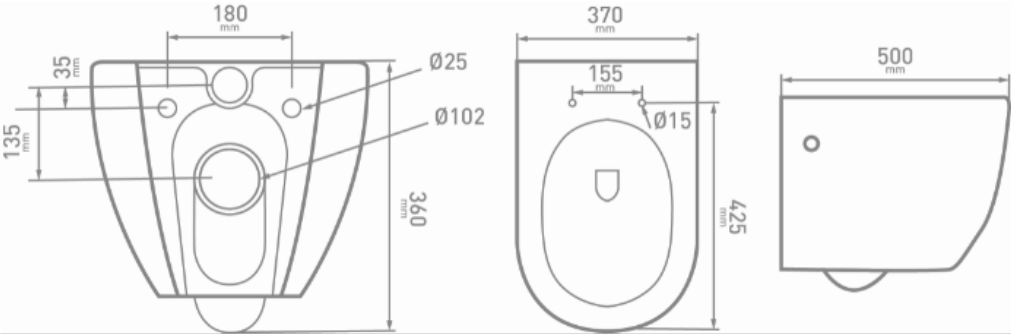

PURCOMPACT – WALL-HUNG TOILET - PACK

SKU 050555

PICTURE :

Height: 360 mm
 Width: 370 mm
 Depth: 500 mm

DIMENSIONS :

Type of toilet	Wall-hung pack - rimless
Material	Porcelain
Color	White
Attachment	Hinges in stainless steel
Fixations	Included
With toilet seat	With slim softclose and take-off toilet seat in Duroplast
Exit	Hidden S-outlet - rear bottom
Flushing water quantity	6L
Certified	No
Weight	27 kg
Warranty	5 years
Extra's	Axis distance 18 cm