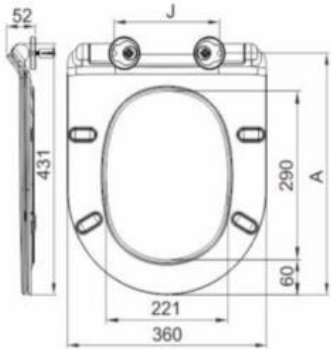

PURCOMPACT – WALL-HUNG TOILET - PACK

SKU 050555

PICTURE :

Height: 360 mm
 Width: 370 mm
 Depth: 500 mm

DIMENSIONS :

Type of toilet	Wall-hung pack - rimless
Material	Porcelain
Color	White
Attachment	Hinges in stainless steel
Fixations	Included
With toilet seat	With slim softclose and take-off toilet seat in Duroplast
Exit	Hidden S-outlet - rear bottom
Flushing water quantity	6L
Certified	No
Weight	27 kg
Warranty	5 years
Extra's	Axis distance 18 cm