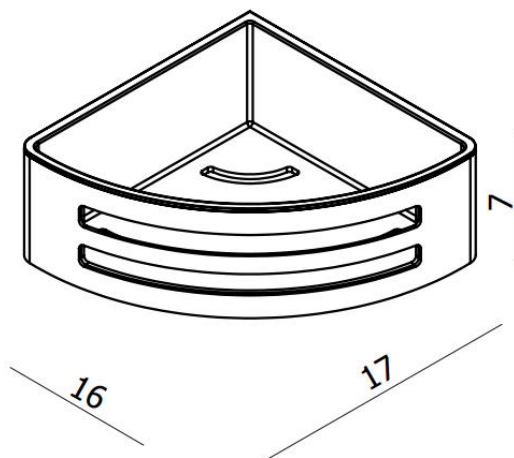

SANO+ – CORNER SHOWER BASKET

Dimension:

Height: 67 mm
Width: 165 mm
Depth: 165 mm

Material:

Brass/Plastic

Colour:

sku 215711: chrome/black
sku 215713: chrome/white

Fixing:

Wall mounted

Characteristics:

- Fixing set included
- Corner shower basket, with black plastic insert