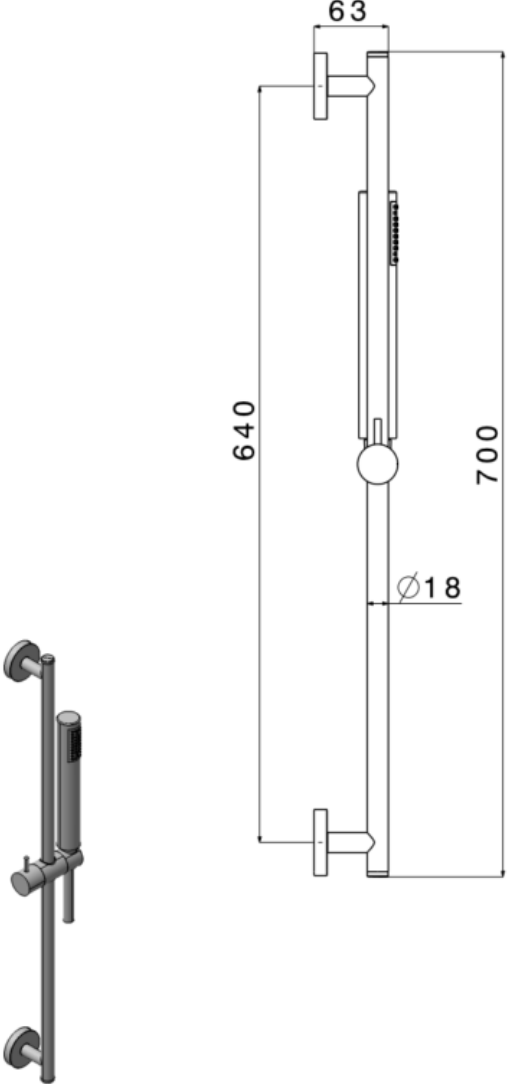

NERO – COMPLETE SHOWER SET WITH BAR

SKU 156547

PICTURE:

DIMENSIONS:

<b>Shower set with bar</b>	<b>Shower bar: 640 - 700 mm</b>
<b>Finish</b>	<b>Black matt</b>
<b>Material</b>	<b>Metal and ABS</b>
<b>Flow rate at 3 bar</b>	<b>14.7 l/min</b>
<b>Shower hose</b>	<b>Smoothed, PVC, 150 cm</b>
<b>Adjustable support for hand shower</b>	<b>Yes</b>
<b>Hand shower</b>	<b>1 jet, Metal</b>
<b>Easy clean anti-scale</b>	<b>Yes</b>
<b>Certificate</b>	<b>ACS</b>
<b>Weight</b>	<b>0.70 kg</b>
<b>Warranty</b>	<b>5 years</b>
<b>Extra</b>	<b>Anti-twist, anti-kink, fixation included</b>