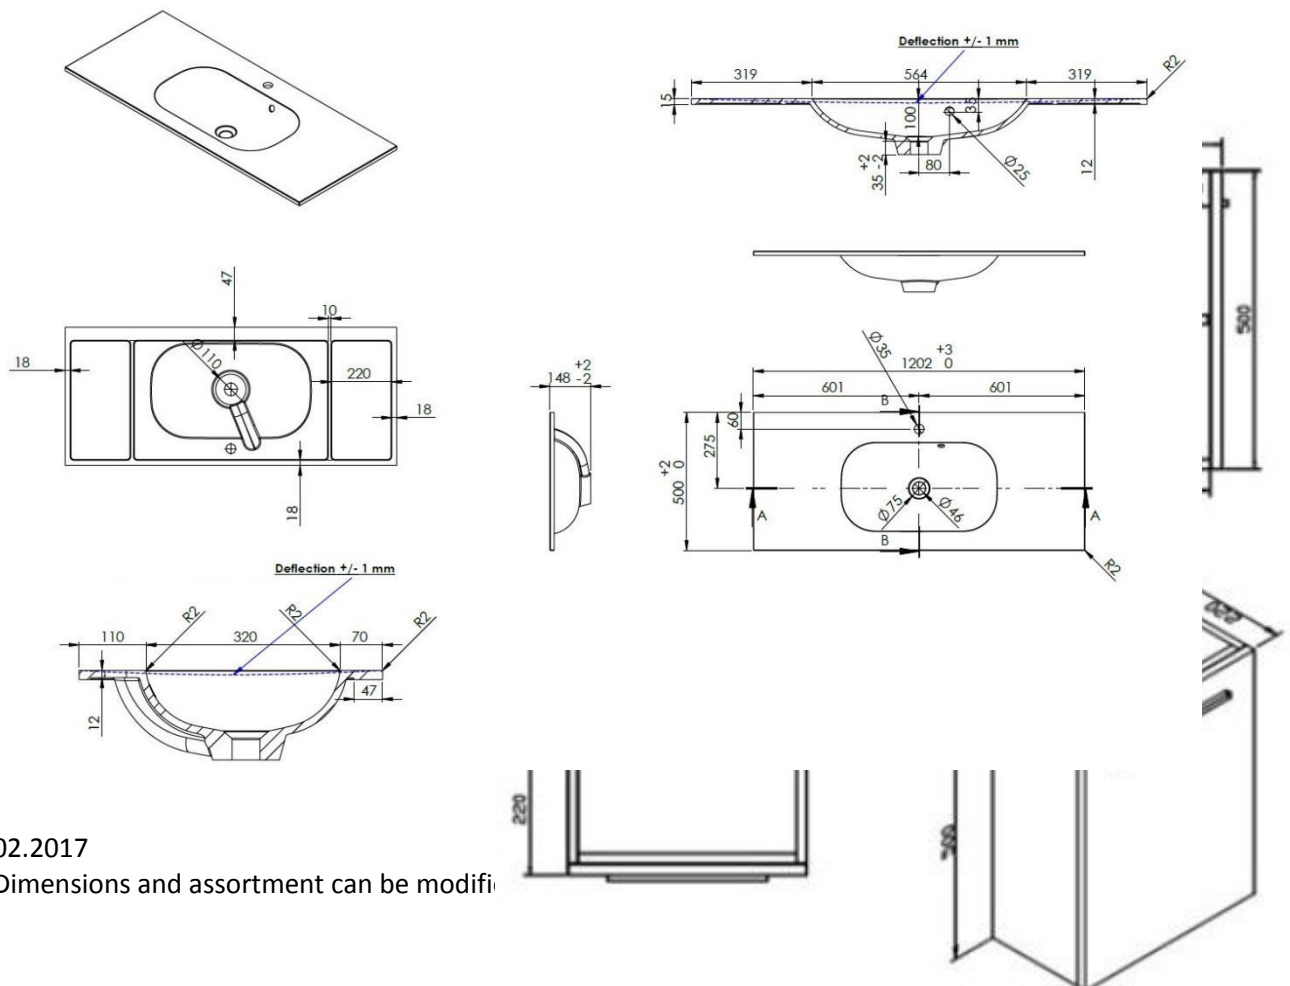

**OVUM – WASHBASIN / INTEGRATED TABLET - 1200 X 500 X 200 MM - MIDDLE**

**SKU 930975**

PICTURE

DIMENSIONS

02.2017

Dimensions and assortment can be modified

<b>Type of washbasin</b>	Rectangular integrated tablet
<b>Number of basin(s)</b>	Single - Middle
<b>Material</b>	Artificial marble
<b>Colour</b>	White
<b>Finishing</b>	Brilliant
<b>Thickness of tablet</b>	2 cm
<b>Depth of basin</b>	10 cm
<b>With integrated overflow</b>	Yes
<b>With integrated tap hole</b>	Yes
<b>Diameter of tap hole</b>	35 mm
<b>With siphon hole</b>	Yes
<b>Diameter of siphon hole</b>	45 mm
<b>With watertight ring</b>	No
<b>Combination</b>	can be combined with any Van Marcke cabinet
<b>Treatment</b>	/
<b>Weight</b>	20.7 kg
<b>Warranty</b>	5 years
<b>Extras</b>	/
<b>With fixation set</b>	Yes