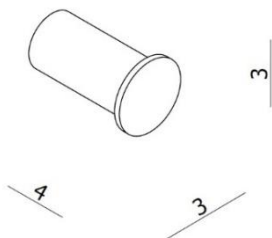

**TILDE – ROBE HOOK**

**SKU 215590**

**DIMENSIONS:**

**Length: 40 mm**  
**Width: 30 mm**  
**Depth: 30 mm**

<b>Material</b>	<b>Brass</b>
<b>Colour</b>	<b>Brushed satin nickel</b>
<b>Fixing</b>	<b>Wall mounted</b>
<b>Characteristics</b>	<b>Fixation set included</b>