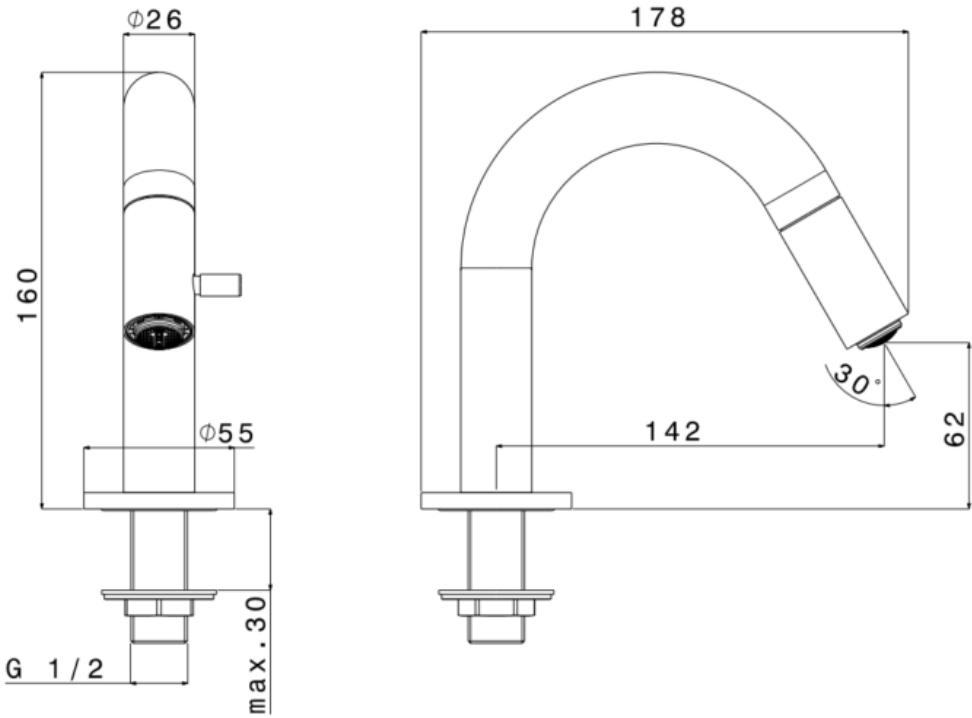

ADRINA – COLD WATER TAP – MATT BLACK

SKU 156552

PICTURE

DIMENSIONS:

<b>Type of mixer</b>	<b>Cold water tap</b>
<b>Finish</b>	<b>Black matt</b>
<b>Material</b>	<b>Brass</b>
<b>Output Pressure 3 bar</b>	<b>15,8 l/min</b>
<b>Type of spout</b>	<b>Fixed spout, 178 mm long</b>
<b>Type of aerator</b>	<b>Water saving</b>
<b>Type of connection</b>	<b>G 1/2"</b>
<b>Type of cartridge</b>	<b>Ceramic</b>
<b>Handle</b>	<b>Metal</b>
<b>Tap hole Ø</b>	<b>Ø 35 mm</b>
<b>Certificate</b>	<b>ACS</b>
<b>Weight</b>	<b>0.75 kg</b>
<b>Warranty</b>	<b>5 years</b>