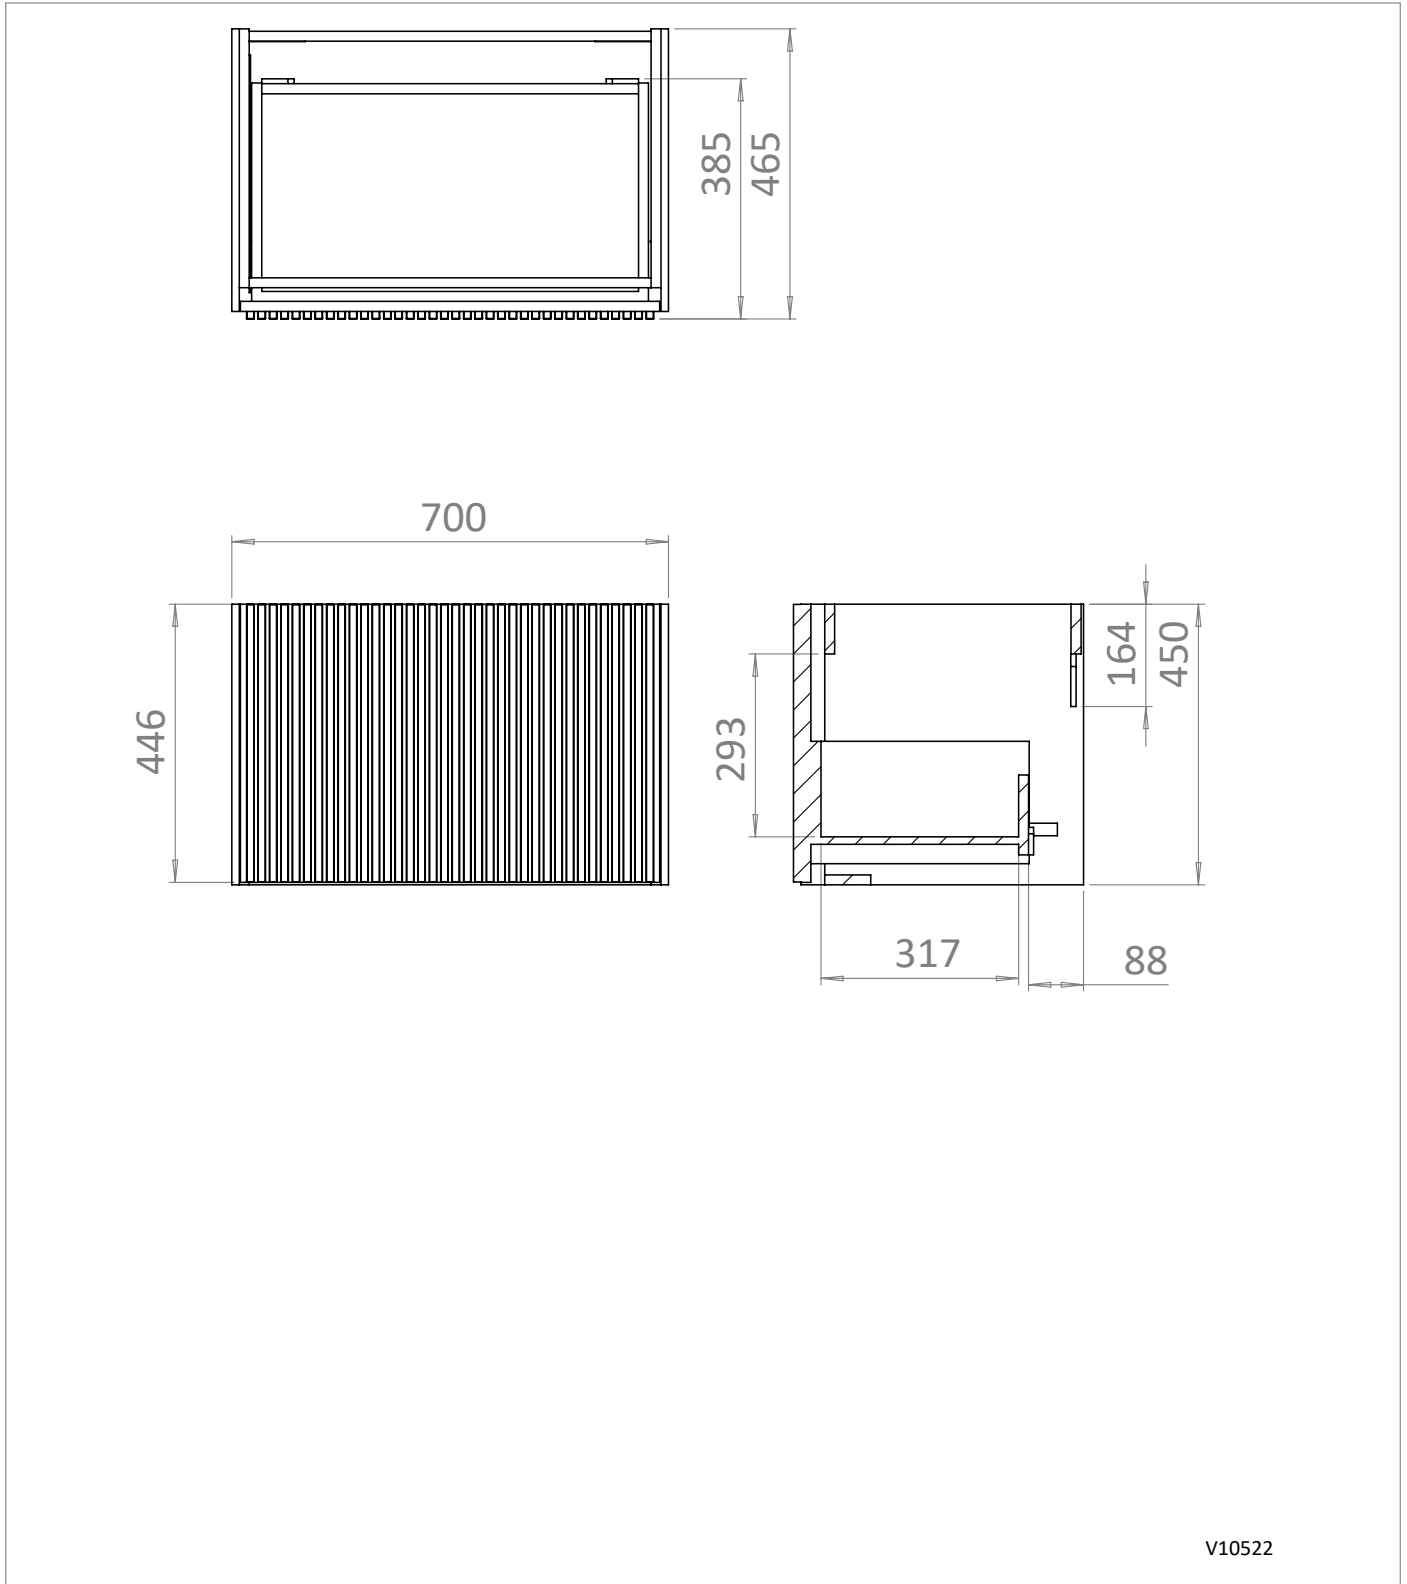

PRODUCT DATA SHEET

PRODUCT CODE
LM7000STAN

RANGE
LIMIT

DESCRIPTION
700mm Single Drawer Unit Steelwood/
Anthracite

COLOUR	Steelwood/Anthracite
COLOUR CODE/ REFERENCE	Crosswater Exclusive
MATERIAL	MFC
STANDARDS	EN 13986 EN 14749
INSTALLATION TYPE	Wall-Mounted
DRAWER BOX	Anthracite NCS S7500-N with Concealed Runners
DRAWER RUNNERS	Push to Open, Soft Close
DRAWER EXTENSION	Full Extension Hettich V5 - 30kg Capacity
DRAWER ADJUSTMENT	5 Way
DRAWER CAPACITY	20kg
WALL HANGERS	ITALIANA FERRAMENTA LIBRA 6 120kg Load Capacity Per Pair on a Solid Wall
ADJUSTABLE FEET	No
WARRANTY	10 Years

TECHNICAL DIMENSIONS

Dimensions in mm unless otherwise specified.

Tolerances (per material type) apply.

SPARES DIAGRAM

NUMBER	PART CODE	DESCRIPTION
1	DF_LM7000DMOAN	Limit Drawer Front LM7000DMOAN
	DF_LM7000DSTAN	Limit Drawer Front LM7000DSTAN
2	RUNNERSLIMIT1	Set of Drawer Runners x2 Limit Main Drawer
4	WBRACKETSLIMIT	Wall Brackets x2 Limit