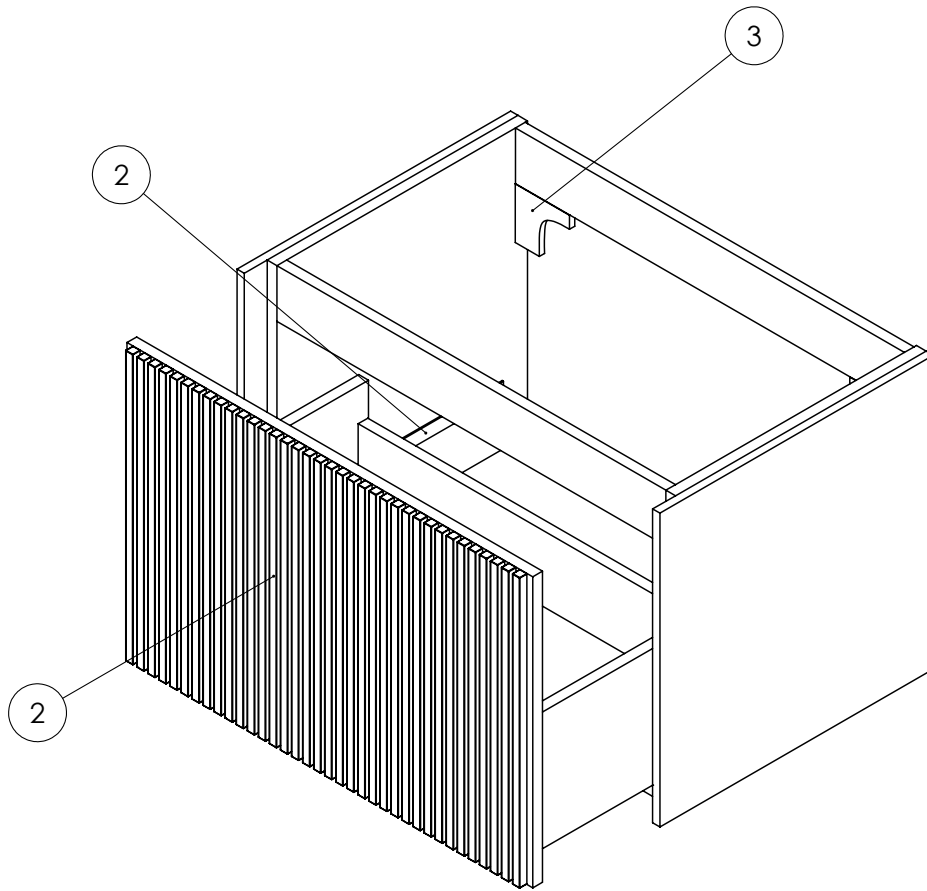

PRODUCT DATA SHEET

PRODUCT CODE
LM7000STAN

RANGE
LIMIT

DESCRIPTION
700mm Single Drawer Unit Steelwood/
Anthracite

COLOUR	Steelwood/Anthracite
COLOUR CODE/ REFERENCE	Crosswater Exclusive
MATERIAL	MFC
STANDARDS	EN 13986 EN 14749
INSTALLATION TYPE	Wall-Mounted
DRAWER BOX	Anthracite NCS S7500-N with Concealed Runners
DRAWER RUNNERS	Push to Open, Soft Close
DRAWER EXTENSION	Full Extension Hettich V5 - 30kg Capacity
DRAWER ADJUSTMENT	5 Way
DRAWER CAPACITY	20kg
WALL HANGERS	ITALIANA FERRAMENTA LIBRA 6 120kg Load Capacity Per Pair on a Solid Wall
ADJUSTABLE FEET	No
WARRANTY	10 Years

TECHNICAL DIMENSIONS

Dimensions in mm unless otherwise specified.

Tolerances (per material type) apply.

SPARES DIAGRAM

NUMBER	PART CODE	DESCRIPTION
1	DF_LM7000DMOAN	Limit Drawer Front LM7000DMOAN
	DF_LM7000DSTAN	Limit Drawer Front LM7000DSTAN
2	RUNNERSLIMIT1	Set of Drawer Runners x2 Limit Main Drawer
4	WBRACKETSLIMIT	Wall Brackets x2 Limit