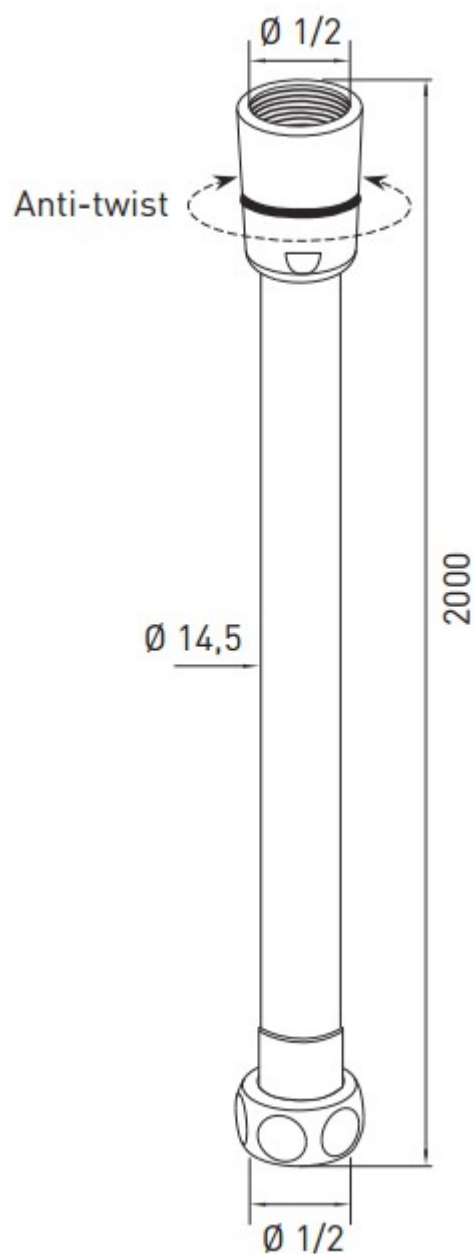

FLUSSIO – SHOWER HOSE - 200 CM

SKU 186139

FLUSSIO – SHOWER HOSE - 200 CM

SKU 186139

- Colour: chromed
- Material: smoothed plastic
- Characteristics:
- smoothed shower hose 200 cm
 - anti-scratch
 - anti-twist
 - anti-folds
 - universal connection ½"